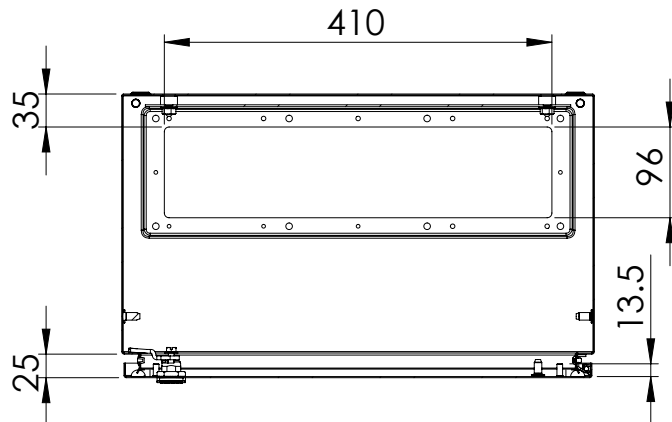

Front view

Sectional side view

SECTION A-A

Mounting plate

Sectional top view

SECTION B-B

Drawn by : bvgрма	Date: 06-03-2013	Finish : RAL 7035	SCALE:1:8
Checked by : mderpu	Date: 06-03-2013		
Revision : 01			
		Reference number :	
		<b>MAS0505030R5</b> <b>MAS0505030PER5</b>	
Wall Mounting, Mild steel, Single door enclosure 500 mm x 500 mm x 300 mm		A4	
		Page 1/1	