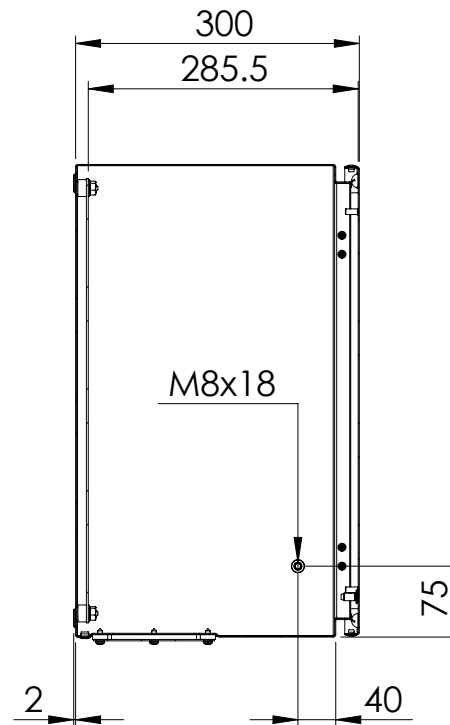

Front view

Sectional side view

SECTION A-A

Mounting plate

Sectional top view

SECTION B-B

Drawn by : bvgрма	Date: 06-03-2013	Finish : RAL 7035	SCALE:1:8
Checked by : mderpu	Date: 06-03-2013		
Revision : 01			
		Reference number :	
		<b>MAS0505030R5</b> <b>MAS0505030PER5</b>	
Wall Mounting, Mild steel, Single door enclosure 500 mm x 500 mm x 300 mm		A4	
		Page 1/1	