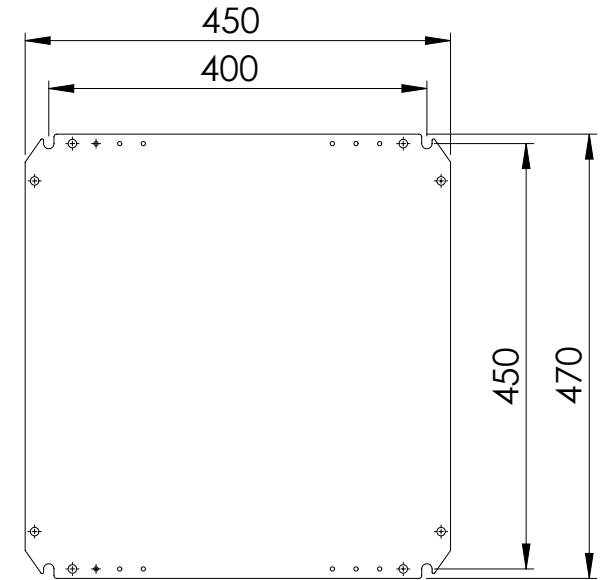

Front view

Sectional side view

SECTION A-A

Mounting plate

Sectional top view

SECTION B-B

Drawn by : bvgрма	Date: 06-03-2013	Finish : RAL 7035	SCALE:1:8
Checked by : mderpu	Date: 06-03-2013		
Revision : 01			
		Reference number :	
		<b>MAS0505030R5</b> <b>MAS0505030PER5</b>	
Wall Mounting, Mild steel, Single door enclosure 500 mm x 500 mm x 300 mm		A4	
		Page 1/1	