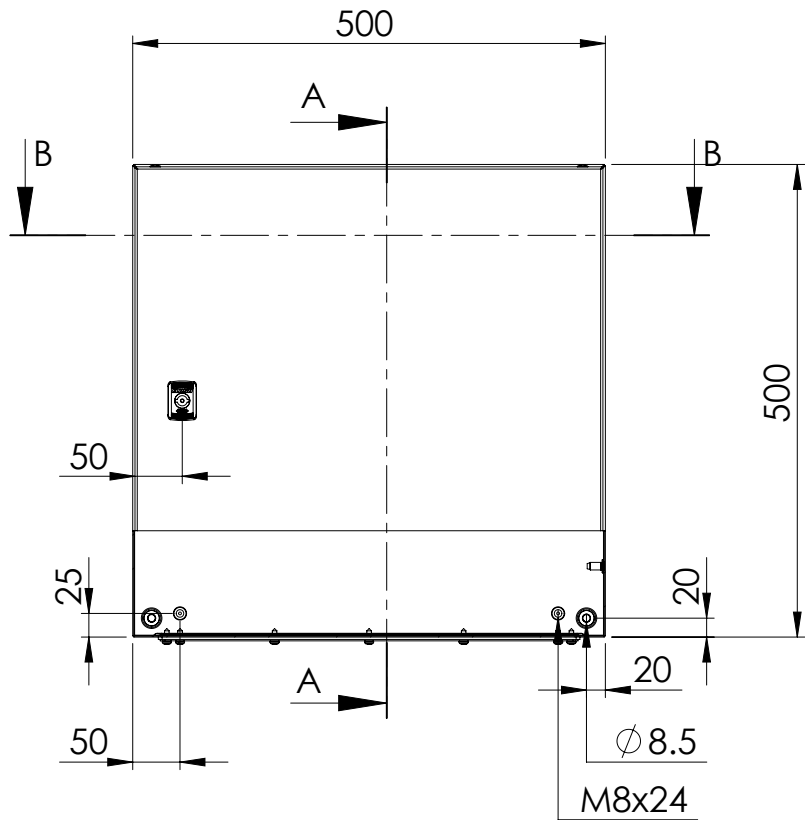

Front view

Sectional side view

SECTION A-A

Mounting plate

Sectional top view

SECTION B-B

Drawn by : bvgрма	Date: 06-03-2013	Finish : RAL 7035	SCALE:1:8
Checked by : mderpu	Date: 06-03-2013		
Revision : 01			
		Reference number :	
		<b>MAS0505030R5</b> <b>MAS0505030PER5</b>	
Wall Mounting, Mild steel, Single door enclosure 500 mm x 500 mm x 300 mm		A4	
		Page 1/1	