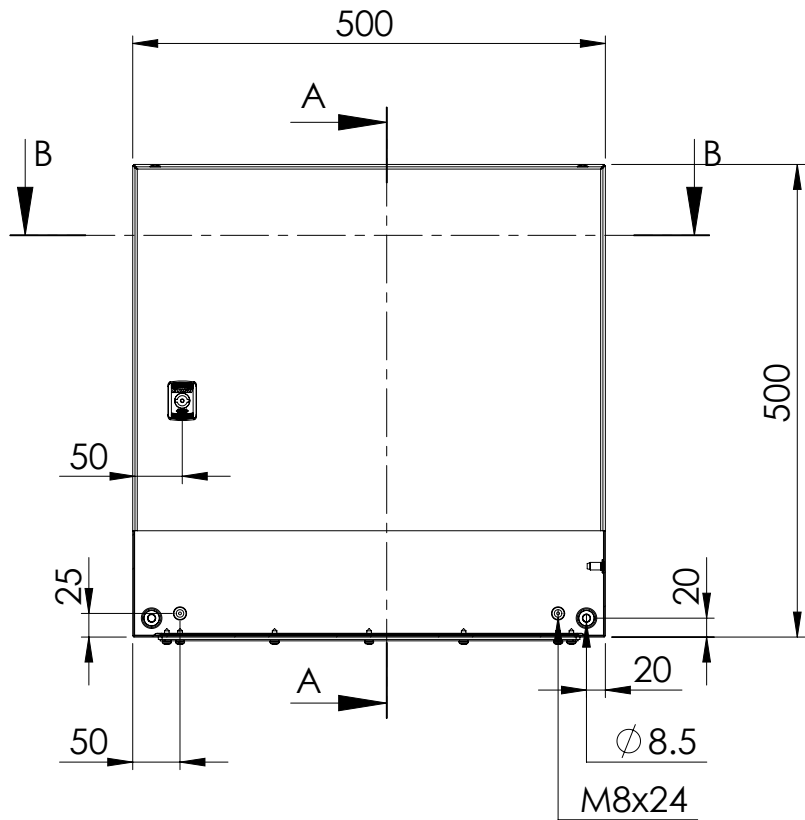

Front view

Sectional side view

SECTION A-A

Mounting plate

Sectional top view

SECTION B-B

Drawn by : bvgрма	Date: 06-03-2013	Finish : RAL 7035	SCALE:1:8
Checked by : mderpu	Date: 06-03-2013		
Revision : 01			
		Wall Mounting, Mild steel, Single door enclosure	Reference number : MAS0505021R5 MAS0505021PER5
		500 mm x 500 mm x 210 mm	
			A4
			Page 1/1