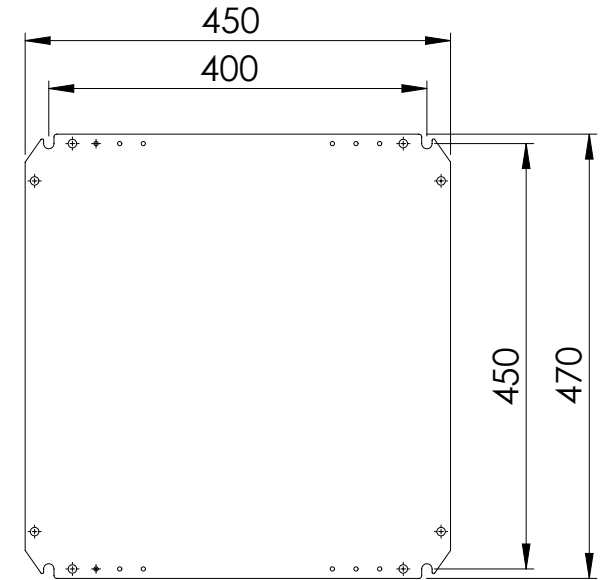

Front view

Sectional side view

SECTION A-A

Mounting plate

Sectional top view

SECTION B-B

Drawn by : bvgрма	Date: 06-03-2013	Finish : RAL 7035	SCALE:1:8
Checked by : mderpu	Date: 06-03-2013		
Revision : 01			
		Wall Mounting, Mild steel, Single door enclosure	Reference number : MAS0505021R5 MAS0505021PER5
		500 mm x 500 mm x 210 mm	
			A4
			Page 1/1