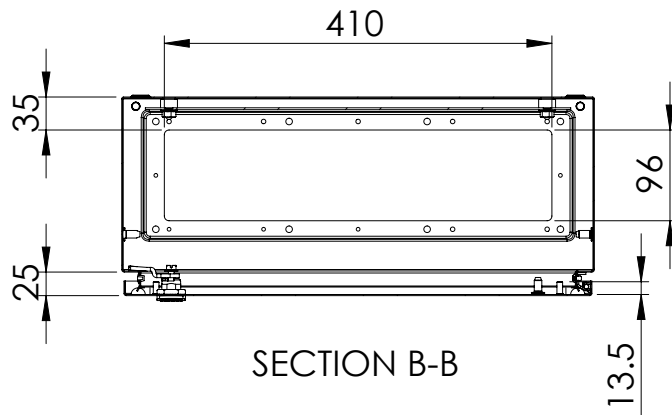

Front view

Sectional side view

SECTION A-A

Mounting plate

Sectional top view

SECTION B-B

Drawn by : bvgрма	Date: 06-03-2013	Finish : RAL 7035	SCALE:1:8
Checked by : mderpu	Date: 06-03-2013		
Revision : 01			
		Wall Mounting, Mild steel, Single door enclosure	Reference number : MAS0505021R5 MAS0505021PER5
		500 mm x 500 mm x 210 mm	
			A4
			Page 1/1