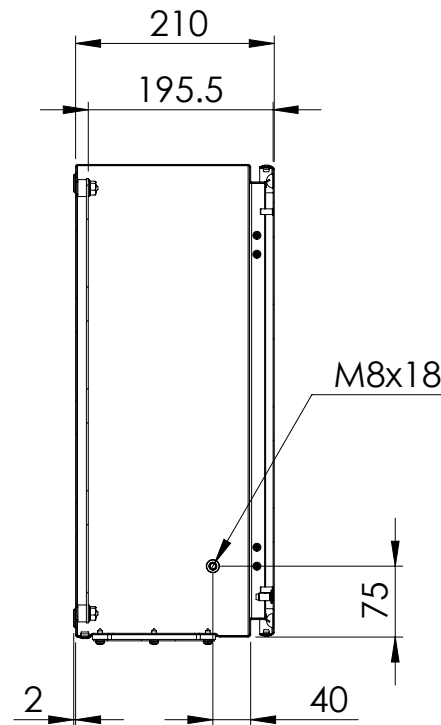

Front view

Sectional side view

SECTION A-A

Mounting plate

Sectional top view

SECTION B-B

Drawn by : bvgрма	Date: 06-03-2013	Finish : RAL 7035	SCALE:1:8
Checked by : mderpu	Date: 06-03-2013		
Revision : 01			
		Wall Mounting, Mild steel, Single door enclosure	Reference number : MAS0505021R5 MAS0505021PER5
		500 mm x 500 mm x 210 mm	
			A4
			Page 1/1