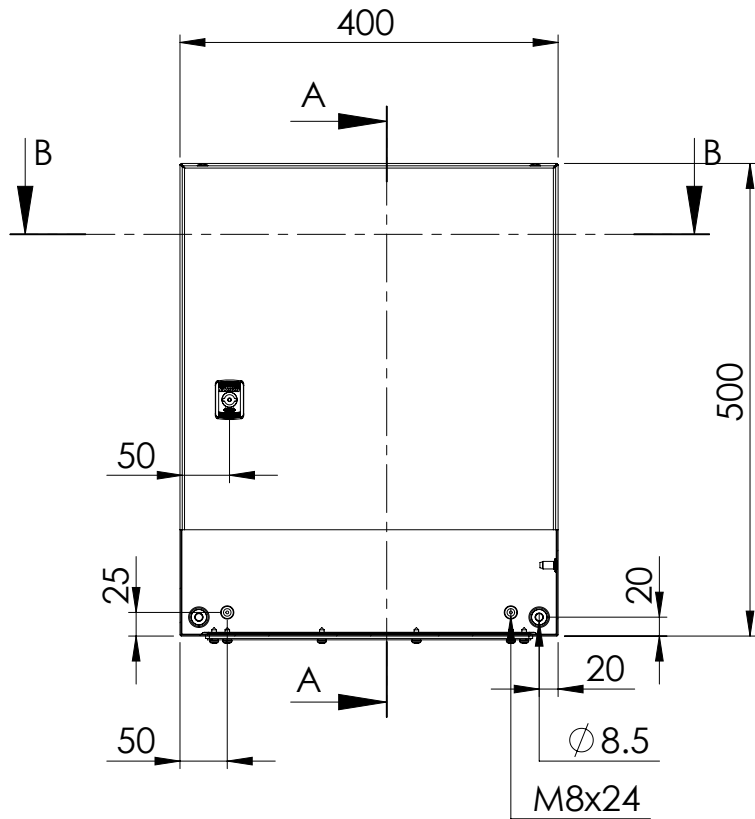

Front view

Sectional side view

SECTION A-A

Mounting plate

Sectional top view

SECTION B-B

Drawn by : bvgрма	Date: 06-03-2013	Finish : RAL 7035	SCALE:1:8
Checked by : mderpu	Date: 06-03-2013		
Revision : 01			
		Wall Mounting, Mild steel, Single door enclosure	Reference number :
		500 mm x 400 mm x 300 mm	
			Page 1/1