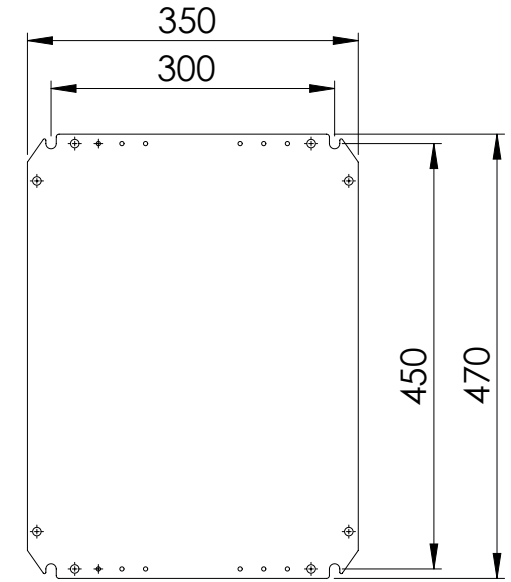

Front view

Sectional side view

SECTION A-A

Mounting plate

Sectional top view

SECTION B-B

Drawn by : bvgрма	Date: 06-03-2013	Finish : RAL 7035	SCALE:1:8
Checked by : mderpu	Date: 06-03-2013		
Revision : 01			
		Wall Mounting, Mild steel, Single door enclosure	Reference number :
		500 mm x 400 mm x 300 mm	
			Page 1/1

A4