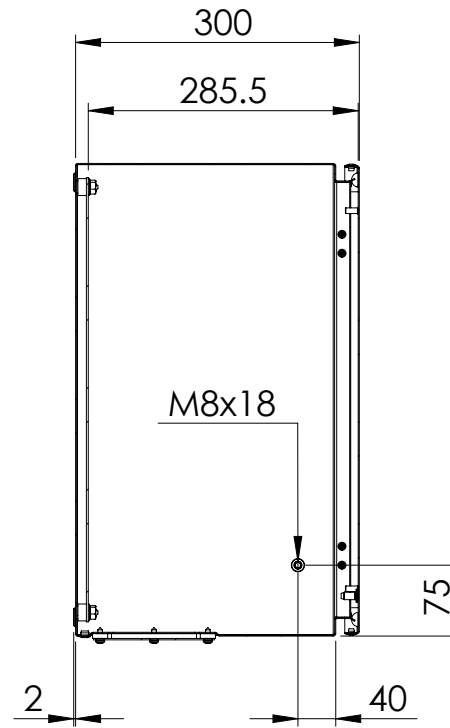

Front view

Sectional side view

SECTION A-A

Mounting plate

Sectional top view

SECTION B-B

Drawn by : bvgрма	Date: 06-03-2013	Finish : RAL 7035	SCALE:1:8
Checked by : mderpu	Date: 06-03-2013		
Revision : 01			
		Wall Mounting, Mild steel, Single door enclosure	Reference number :
		500 mm x 400 mm x 300 mm	
			Page 1/1

A4