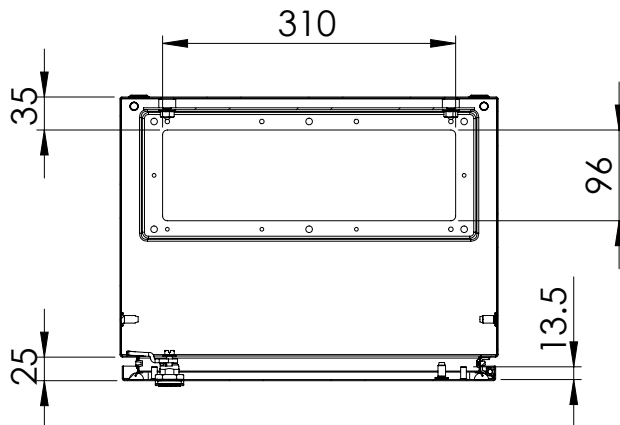

Front view

Sectional side view

SECTION A-A

Mounting plate

Sectional top view

SECTION B-B

Drawn by : bvgрма	Date: 06-03-2013	Finish : RAL 7035	SCALE:1:8
Checked by : mderpu	Date: 06-03-2013		
Revision : 01			
		Wall Mounting, Mild steel, Single door enclosure	Reference number :
		500 mm x 400 mm x 300 mm	
			Page 1/1

A4