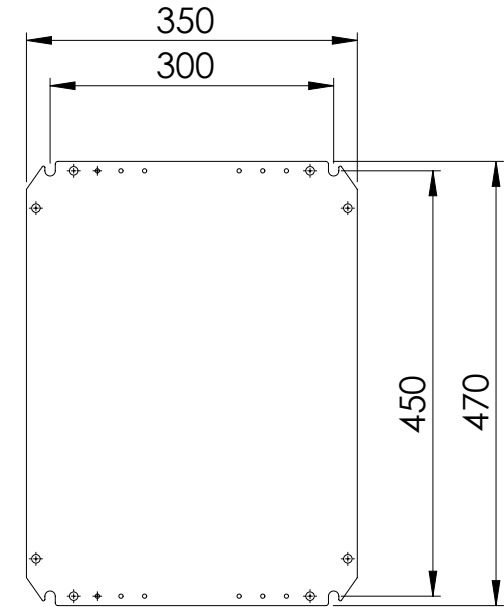

Front view

Sectional side view

SECTION A-A

Mounting plate

Sectional top view

SECTION B-B

Drawn by : bvgрма	Date: 06-03-2013	Finish : RAL 7035	SCALE:1:8
Checked by : mderpu	Date: 06-03-2013		
Revision : 01			
		Wall Mounting, Mild steel, Single door enclosure	
		500 mm x 400 mm x 210 mm	

Reference number :	A4
MAS0504021R5	
MAS0504021PER5	
Page 1/1	