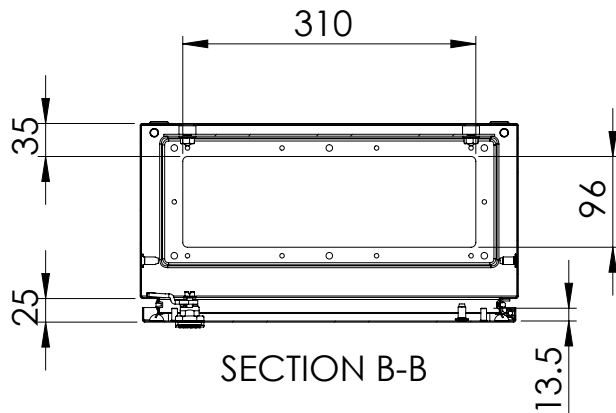

Front view

Sectional side view

SECTION A-A

Mounting plate

Sectional top view

SECTION B-B

Drawn by : bvgрма	Date: 06-03-2013	Finish : RAL 7035	SCALE:1:8
Checked by : mderpu	Date: 06-03-2013		
Revision : 01			
		Wall Mounting, Mild steel, Single door enclosure	
		500 mm x 400 mm x 210 mm	

Reference number :	A4
MAS0504021R5	
MAS0504021PER5	
Page 1/1	