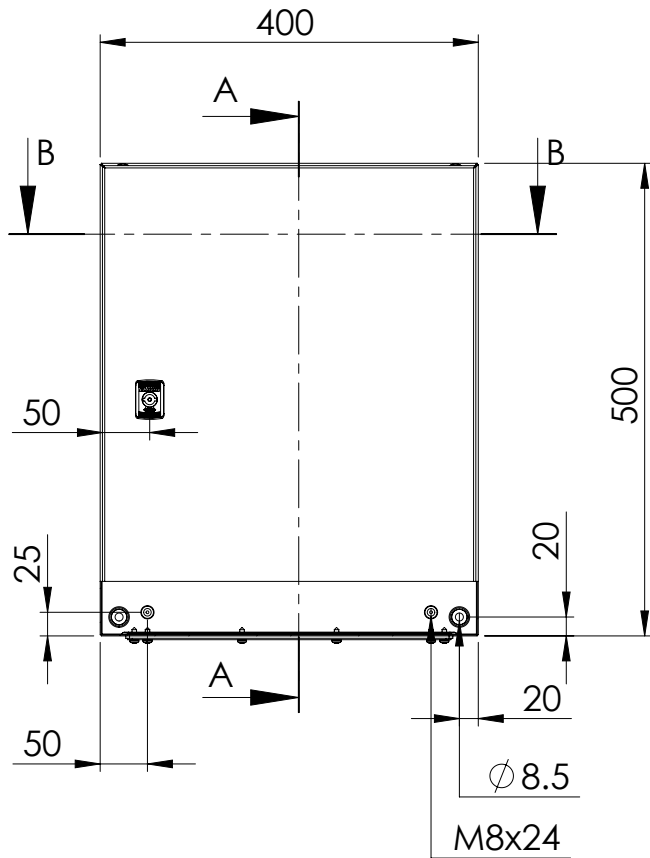

Front view

Sectional side view

SECTION A-A

Mounting plate

Sectional top view

SECTION B-B

Drawn by : bvgрма	Date: 06-03-2013	Finish : RAL 7035	SCALE:1:8
Checked by : mderpu	Date: 06-03-2013		
Revision : 01			
		Wall Mounting, Mild steel, Single door enclosure	
		500 mm x 400 mm x 210 mm	

Reference number :	A4
MAS0504021R5	
MAS0504021PER5	
Page 1/1	