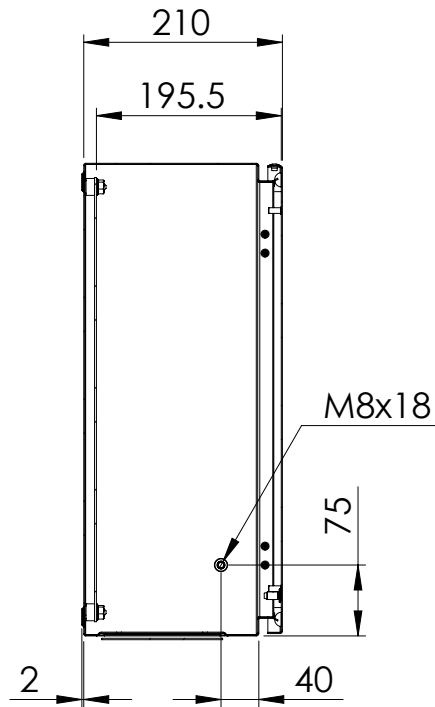

Front view

Sectional side view

SECTION A-A

Mounting plate

Sectional top view

SECTION B-B

Drawn by : bvgрма	Date: 06-03-2013	Finish : RAL 7035	SCALE:1:8
Checked by : mderpu	Date: 06-03-2013		
Revision : 01			
		Wall Mounting, Mild steel, Single door enclosure	
		500 mm x 400 mm x 210 mm	

Reference number :	A4
MAS0504021R5	
MAS0504021PER5	
Page 1/1	