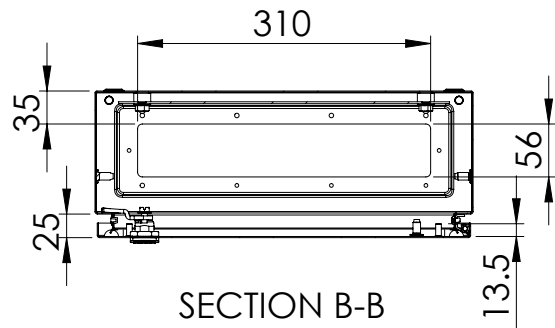

Front view

Sectional side view

Mounting plate

Sectional top view

Drawn by : bvgрма	Date: 06-03-2013	Finish : RAL 7035	SCALE:1:8
Checked by : mderpu	Date: 06-03-2013		
Revision : 01			
	Wall Mounting, Mild steel, Single door enclosure		Reference number : MAS0504015R5 MAS0504015PER5
	500 mm x 400 mm x155 mm		
			Page 1/1