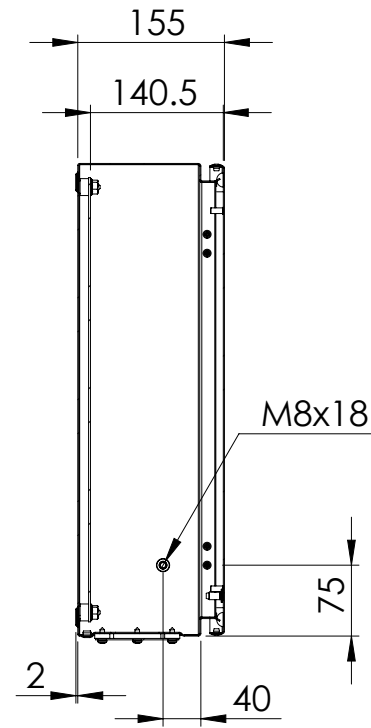

Front view

Sectional side view

Mounting plate

Sectional top view

Drawn by : bvgрма	Date: 06-03-2013	Finish : RAL 7035	SCALE:1:8
Checked by : mderpu	Date: 06-03-2013		
Revision : 01			
	Wall Mounting, Mild steel, Single door enclosure		Reference number : MAS0504015R5 MAS0504015PER5
	500 mm x 400 mm x155 mm		
			Page 1/1

A4