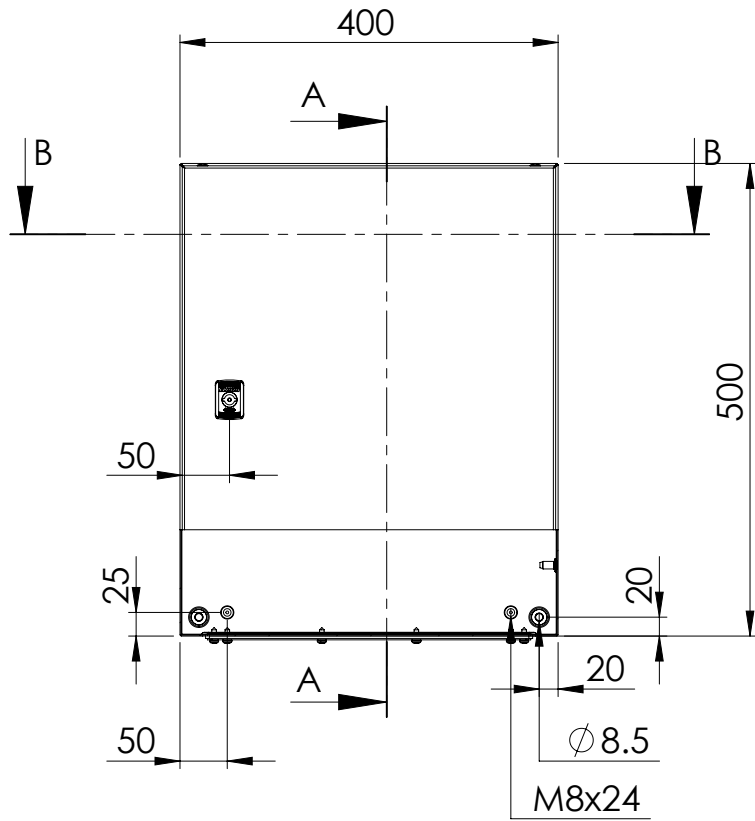

Front view

Sectional side view

Mounting plate

Sectional top view

Drawn by : bvgрма	Date: 06-03-2013	Finish : RAL 7035	SCALE:1:8
Checked by : mderpu	Date: 06-03-2013		
Revision : 01			
	Wall Mounting, Mild steel, Single door enclosure		Reference number : MAS0504015R5 MAS0504015PER5
	500 mm x 400 mm x155 mm		
			Page 1/1