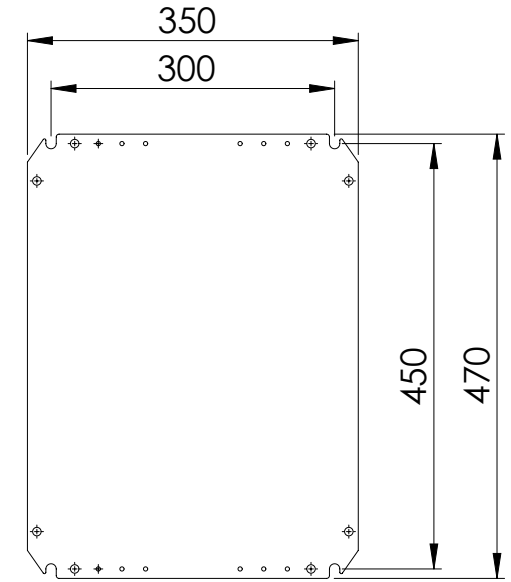

Front view

Sectional side view

Mounting plate

Sectional top view

Drawn by : bvgрма	Date: 06-03-2013	Finish : RAL 7035	SCALE:1:8
Checked by : mderpu	Date: 06-03-2013		
Revision : 01			
	Wall Mounting, Mild steel, Single door enclosure		Reference number : MAS0504015R5 MAS0504015PER5
	500 mm x 400 mm x155 mm		
			Page 1/1

A4