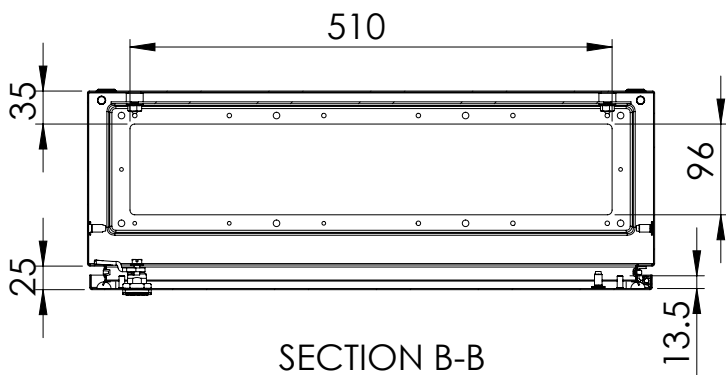

Front view

Sectional side view

Mounting plate

Sectional top view

Drawn by : bvgрма	Date: 06-03-2013	Finish : RAL 7035	SCALE:1:8
Checked by : mderpu	Date: 06-03-2013		
Revision : 01			
		Wall Mounting, Mild steel, Single door enclosure	Reference number :
		400 mm x 600 mm x 210 mm	
			MAS0406021PER5
			Page 1/1