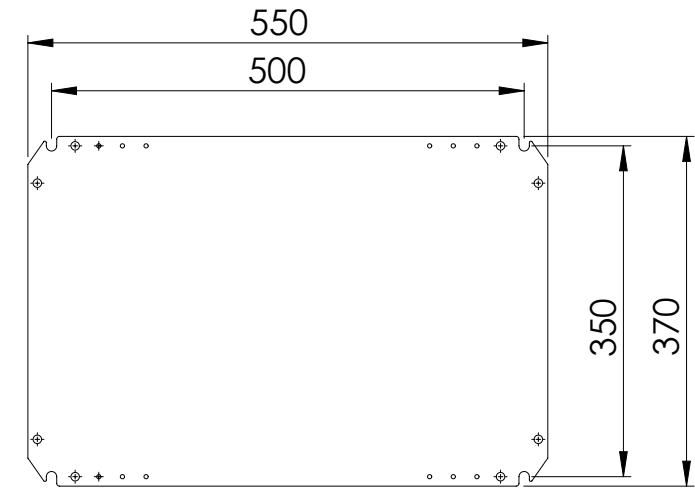

Front view

Sectional side view

Mounting plate

Sectional top view

Drawn by : bvgрма	Date: 06-03-2013	Finish : RAL 7035	SCALE:1:8
Checked by : mderpu	Date: 06-03-2013		
Revision : 01			
		Wall Mounting, Mild steel, Single door enclosure	Reference number :
		400 mm x 600 mm x 210 mm	
			MAS0406021PER5
			Page 1/1

A4