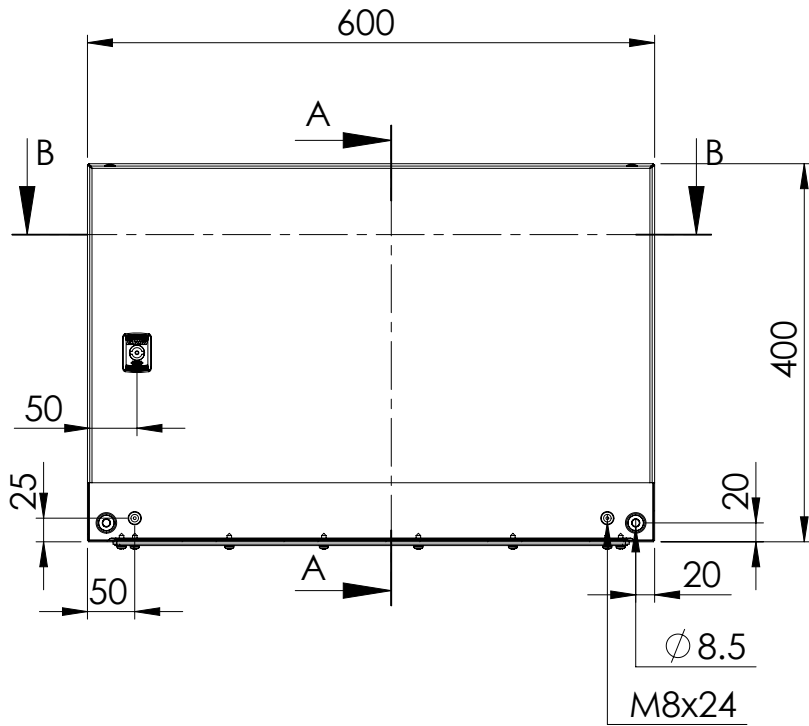

Front view

Sectional side view

Mounting plate

Sectional top view

Drawn by : bvgрма	Date: 06-03-2013	Finish : RAL 7035	SCALE:1:8
Checked by : mderpu	Date: 06-03-2013		
Revision : 01			
		Wall Mounting, Mild steel, Single door enclosure	Reference number :
		400 mm x 600 mm x 210 mm	
			MAS0406021PER5
			Page 1/1