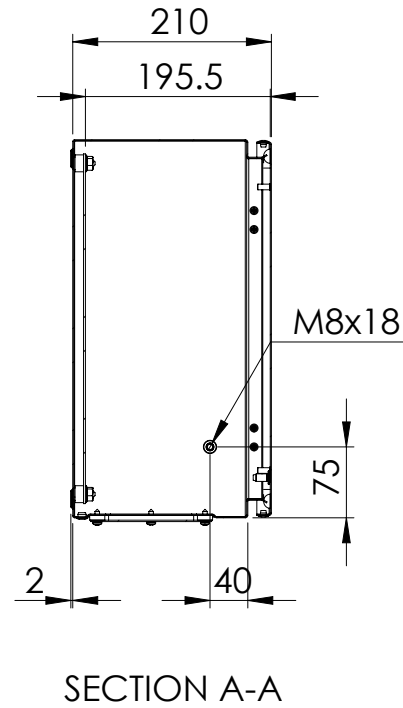

Front view

Sectional side view

Mounting plate

Sectional top view

Drawn by : bvgрма	Date: 06-03-2013	Finish : RAL 7035	SCALE:1:8
Checked by : mderpu	Date: 06-03-2013		
Revision : 01			
		Wall Mounting, Mild steel, Single door enclosure	Reference number :
		400 mm x 600 mm x 210 mm	
			MAS0406021PER5
			Page 1/1

A4