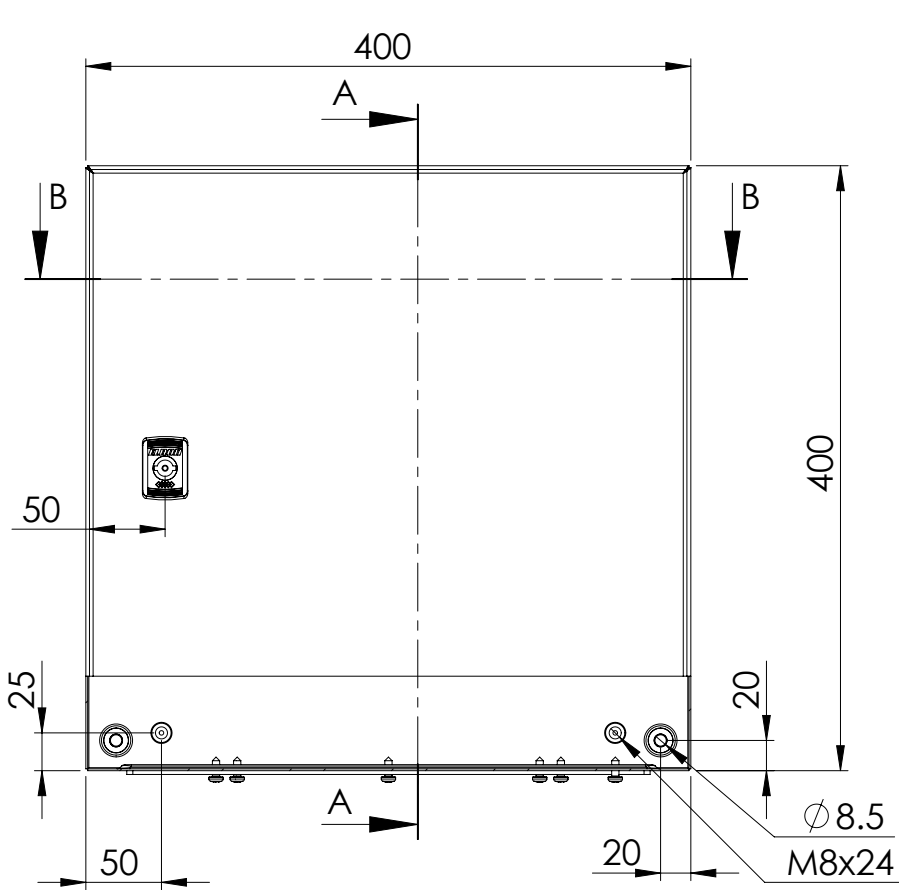

Front view

Sectional side view

Mounting plate

Sectional top view

SECTION A-A

Drawn by : bvgрма	Date: 06-03-2013	Finish : RAL 7035	SCALE:1:5
Checked by : mderpu	Date: 06-03-2013		
Revision : 01			
		Wall Mounting, Mild steel, Single door enclosure	
		400 mm x 400 mm x 210 mm	

Reference number :	
MAS0404021R5	
MAS0404021PER5	
A4	
Page 1/1	