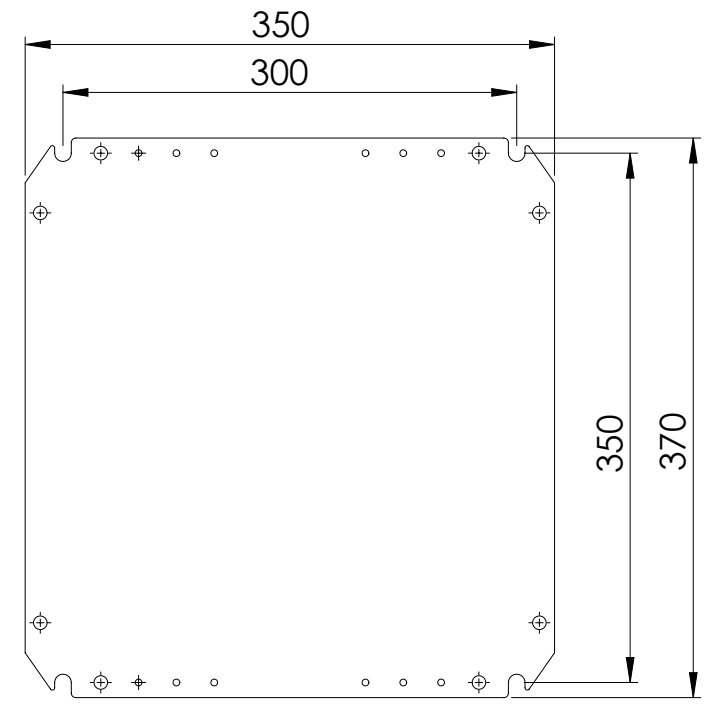

Front view

Sectional side view

Mounting plate

Sectional top view

SECTION A-A

Drawn by : bvgрма	Date: 06-03-2013	Finish : RAL 7035	SCALE:1:5
Checked by : mderpu	Date: 06-03-2013		
Revision : 01			
		Wall Mounting, Mild steel, Single door enclosure	
		400 mm x 400 mm x 210 mm	

Reference number :	
MAS0404021R5	
MAS0404021PER5	
A4	
Page 1/1	