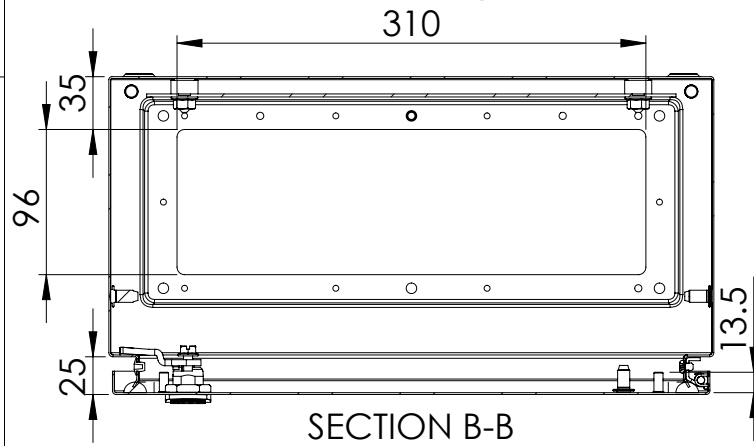

Front view

Sectional side view

Mounting plate

Sectional top view

SECTION A-A

Drawn by : bvgрма	Date: 06-03-2013	Finish : RAL 7035	SCALE:1:5
Checked by : mderpu	Date: 06-03-2013		
Revision : 01			
		Wall Mounting, Mild steel, Single door enclosure	
		400 mm x 400 mm x 210 mm	

Reference number :	
MAS0404021R5	
MAS0404021PER5	
A4	
Page 1/1	