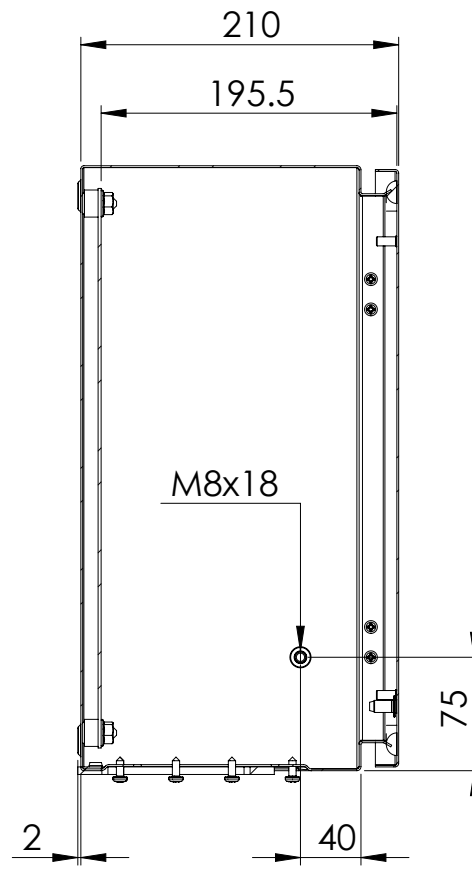

Front view

Sectional side view

Mounting plate

Sectional top view

SECTION A-A

Drawn by : bvgрма	Date: 06-03-2013	Finish : RAL 7035	SCALE:1:5
Checked by : mderpu	Date: 06-03-2013		
Revision : 01			
		Wall Mounting, Mild steel, Single door enclosure	
		400 mm x 400 mm x 210 mm	

Reference number :	
MAS0404021R5	
MAS0404021PER5	
A4	
Page 1/1	