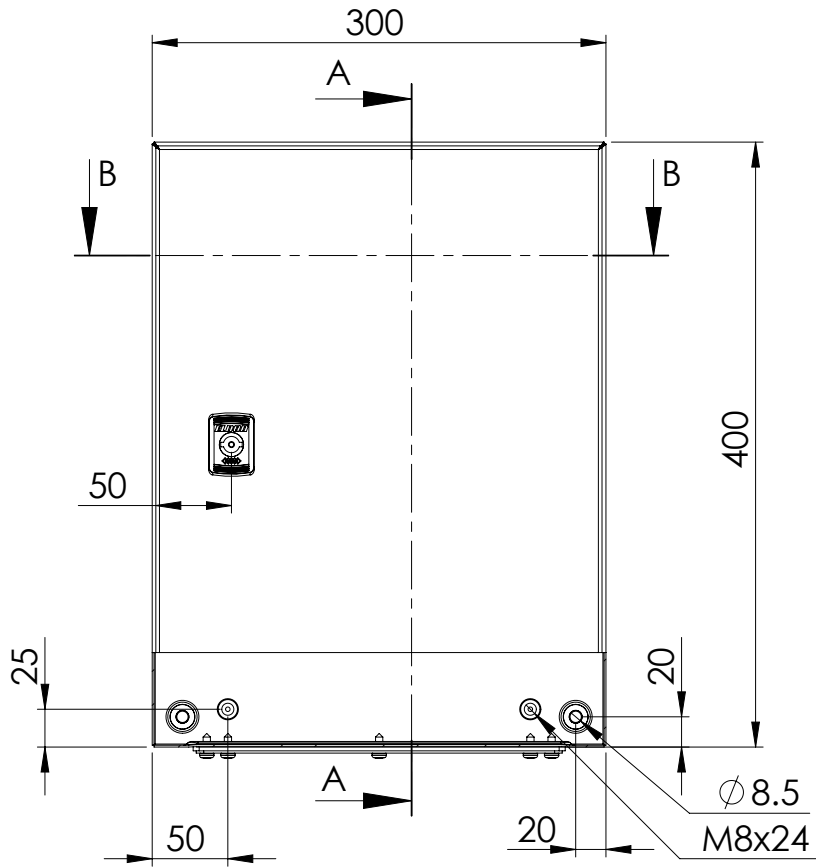

Front view

Sectional side view

Mounting plate

Sectional top view

SECTION A-A

SECTION B-B

Drawn by : bvgрма	Date: 06-03-2013	Finish : RAL 7035	SCALE:1:5
Checked by : mderpu	Date: 06-03-2013		
Revision : 01			
		Wall Mounting, Mild steel, Single door enclosure	
		400 mm x 300 mm x 155 mm	

Reference number :	A4
MAS0403015R5	
MAS0403015PER5	
Page 1/1	