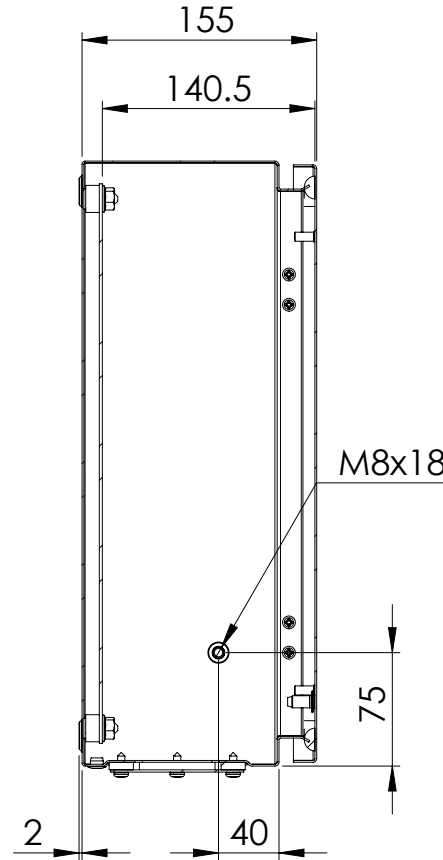

Front view

Sectional side view

Mounting plate

Sectional top view

SECTION A-A

SECTION B-B

Drawn by : bvgрма	Date: 06-03-2013	Finish : RAL 7035	SCALE:1:5
Checked by : mderpu	Date: 06-03-2013		
Revision : 01			
		Wall Mounting, Mild steel, Single door enclosure	
		400 mm x 300 mm x 155 mm	

Reference number :	A4
MAS0403015R5	
MAS0403015PER5	
Page 1/1	