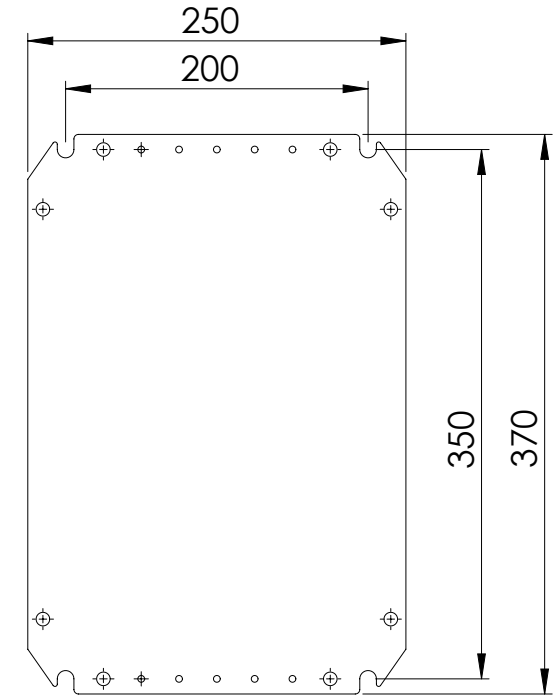

Front view

Sectional side view

Mounting plate

Sectional top view

SECTION A-A

SECTION B-B

Drawn by : bvgрма	Date: 06-03-2013	Finish : RAL 7035	SCALE:1:5
Checked by : mderpu	Date: 06-03-2013		
Revision : 01			
		Wall Mounting, Mild steel, Single door enclosure	
		400 mm x 300 mm x 155 mm	

Reference number :	A4
MAS0403015R5	
MAS0403015PER5	
Page 1/1	