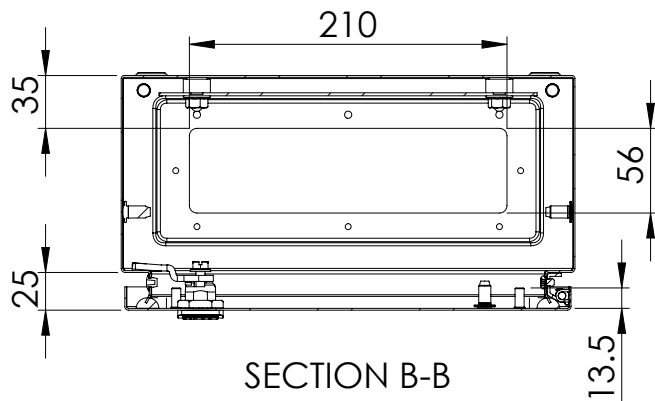

Front view

Sectional side view

Mounting plate

Sectional top view

SECTION A-A

SECTION B-B

Drawn by : bvgрма	Date: 06-03-2013	Finish : RAL 7035	SCALE:1:5
Checked by : mderpu	Date: 06-03-2013		
Revision : 01			
		Wall Mounting, Mild steel, Single door enclosure	
		400 mm x 300 mm x 155 mm	

Reference number :	A4
MAS0403015R5	
MAS0403015PER5	
Page 1/1	