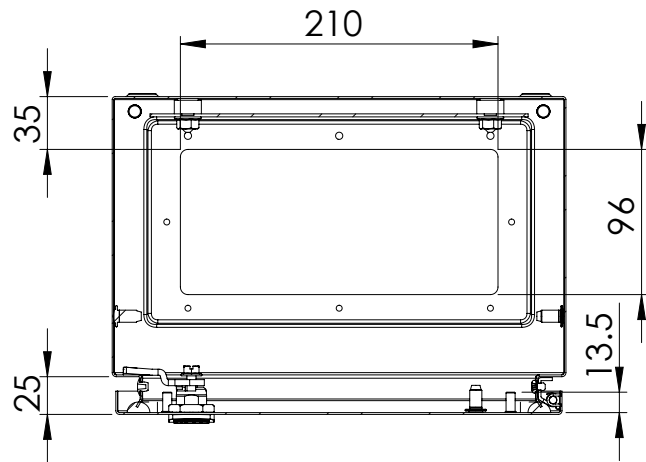

Front view

Sectional side view

SECTION A-A

Mounting plate

Sectional top view

SECTION B-B

Drawn by : bvgрма	Date: 06-03-2013	Finish : RAL 7035	SCALE:1:5
Checked by : mderpu	Date: 06-03-2013		
Revision : 01			
		Wall Mounting, Mild steel, Single door enclosure	
		300 mm x 300 mm x 210 mm	
Reference number :			A4
MAS0303021R5			
MAS0303021PER5			
Page 1/1			