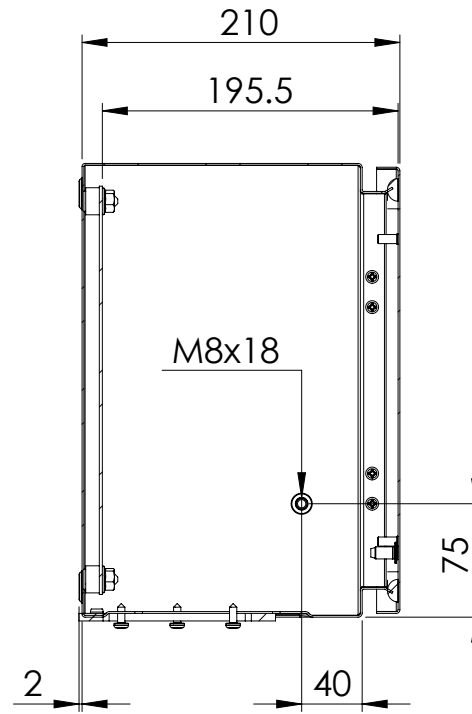

Front view

Sectional side view

SECTION A-A

Mounting plate

Sectional top view

SECTION B-B

Drawn by : bvgрма	Date: 06-03-2013	Finish : RAL 7035	SCALE:1:5
Checked by : mderpu	Date: 06-03-2013		
Revision : 01			
		Wall Mounting, Mild steel, Single door enclosure	
		300 mm x 300 mm x 210 mm	
Reference number :			A4
MAS0303021R5			
MAS0303021PER5			
Page 1/1			