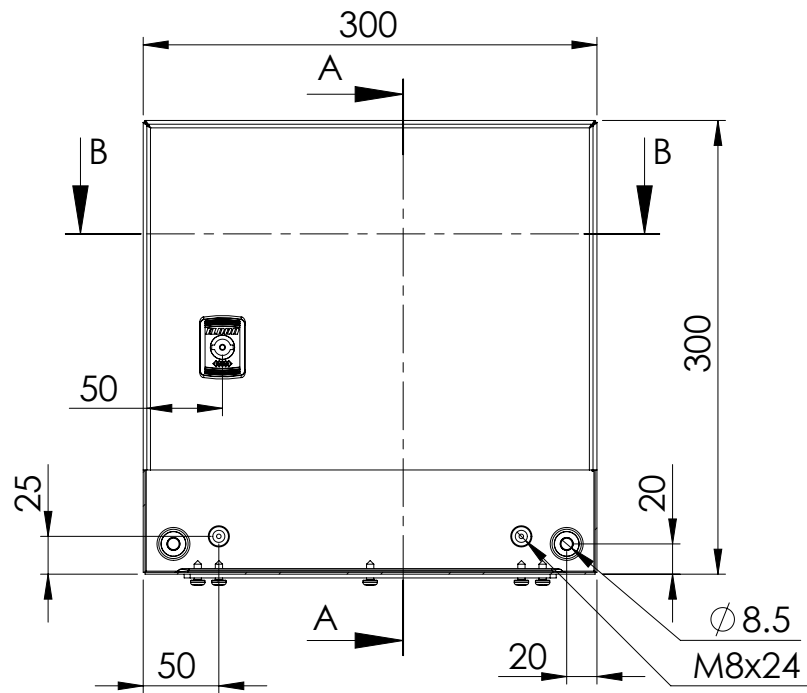

Front view

Sectional side view

SECTION A-A

Mounting plate

Sectional top view

SECTION B-B

Drawn by : bvgрма	Date: 06-03-2013	Finish : RAL 7035	SCALE:1:5
Checked by : mderpu	Date: 06-03-2013		
Revision : 01			
		Wall Mounting, Mild steel, Single door enclosure	
		300 mm x 300 mm x 210 mm	
Reference number :			A4
MAS0303021R5			
MAS0303021PER5			
Page 1/1			