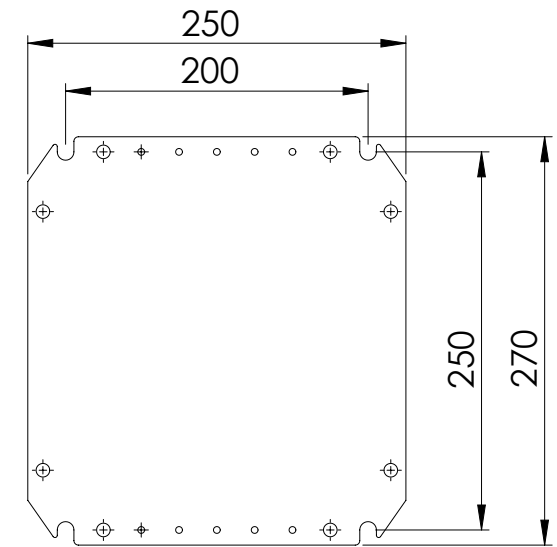

Front view

Sectional side view

SECTION A-A

Mounting plate

Sectional top view

SECTION B-B

Drawn by : bvgрма	Date: 06-03-2013	Finish : RAL 7035	SCALE:1:5
Checked by : mderpu	Date: 06-03-2013		
Revision : 01			
		Wall Mounting, Mild steel, Single door enclosure	
		300 mm x 300 mm x 210 mm	
Reference number :			A4
MAS0303021R5			
MAS0303021PER5			
Page 1/1			