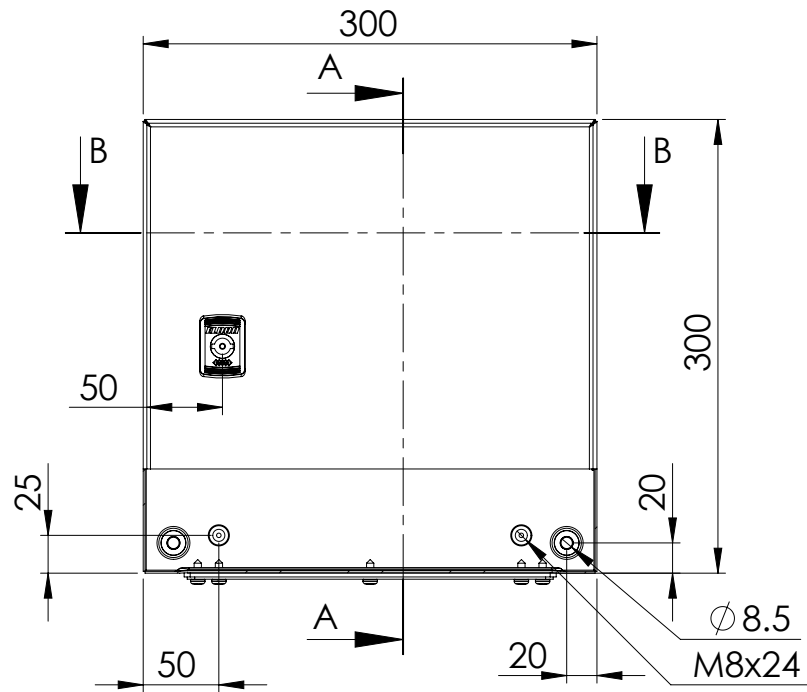

Front view

Sectional side view

Mounting plate

Sectional top view

Drawn by : bvgрма	Date: 06-03-2013	Finish : RAL 7035	SCALE:1:5
Checked by : mderpu	Date: 06-03-2013		
Revision : 01			

Wall Mounting, Mild steel, Single door enclosure

300 mm x 300 mm x 155 mm

Reference number :
MAS0303015R5
MAS0303015PER5

A4