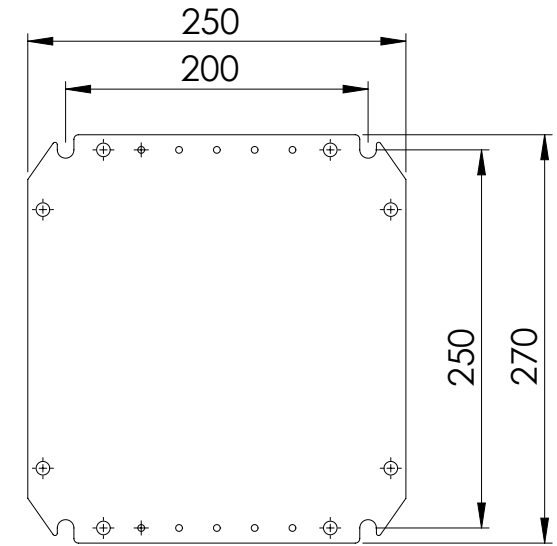

Front view

Sectional side view

Mounting plate

Sectional top view

Drawn by : bvgрма	Date: 06-03-2013	Finish : RAL 7035	SCALE:1:5
Checked by : mderpu	Date: 06-03-2013		
Revision : 01			

Wall Mounting, Mild steel, Single door enclosure

300 mm x 300 mm x 155 mm

Reference number :
MAS0303015R5
MAS0303015PER5

A4