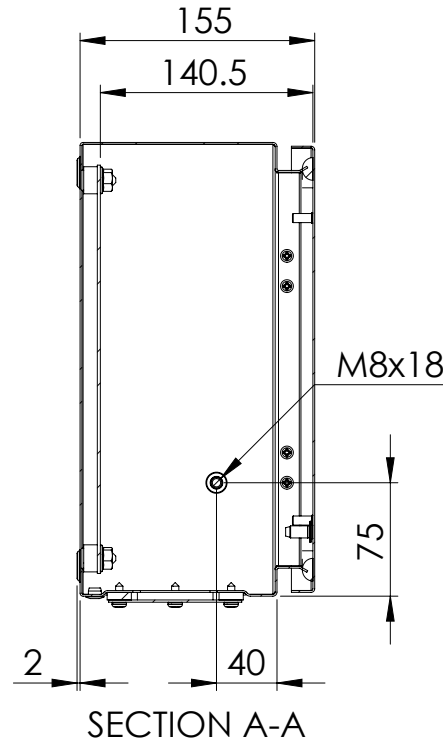

Front view

Sectional side view

Mounting plate

Sectional top view

Drawn by : bvgрма	Date: 06-03-2013	Finish : RAL 7035	SCALE:1:5
Checked by : mderpu	Date: 06-03-2013		
Revision : 01			

Wall Mounting, Mild steel, Single door enclosure

300 mm x 300 mm x 155 mm

Reference number :
MAS0303015R5
MAS0303015PER5

A4