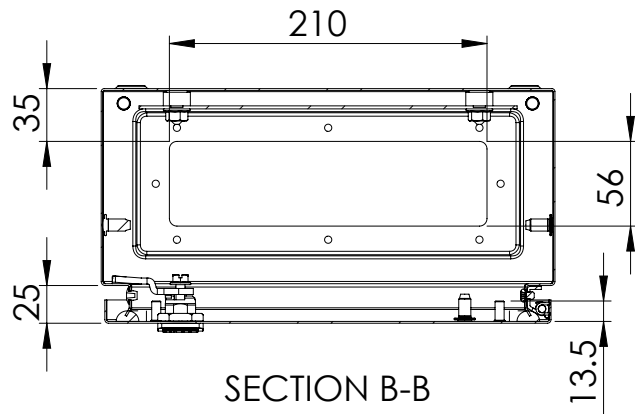

Front view

Sectional side view

Mounting plate

Sectional top view

Drawn by : bvgрма	Date: 06-03-2013	Finish : RAL 7035	SCALE:1:5
Checked by : mderpu	Date: 06-03-2013		
Revision : 01			

Wall Mounting, Mild steel, Single door enclosure

300 mm x 300 mm x 155 mm

Reference number :
MAS0303015R5
MAS0303015PER5

A4