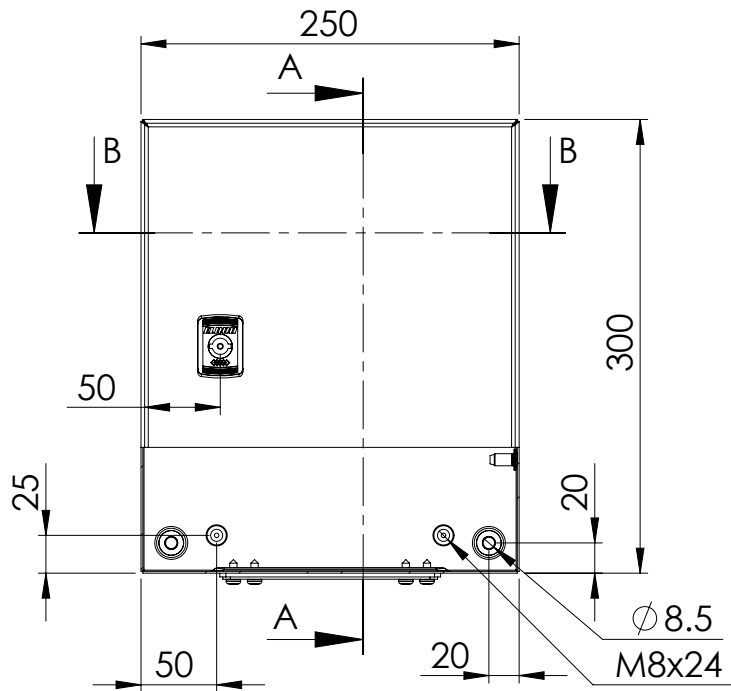

Front view

Sectional side view

Mounting plate

Sectional top view

Drawn by : bvgрма	Date: 15-02-2013	Finish : RAL 7035	SCALE:1:5		Reference number : MAS0302521R5 MAS0302521PER5	A4	
Checked by : mderpu	Date: 15-02-2013						
Revision : 01							
		Wall Mounting, Mild steel, Single door enclosure 300 mm x 250 mm x 210 mm					
							Page 1/1