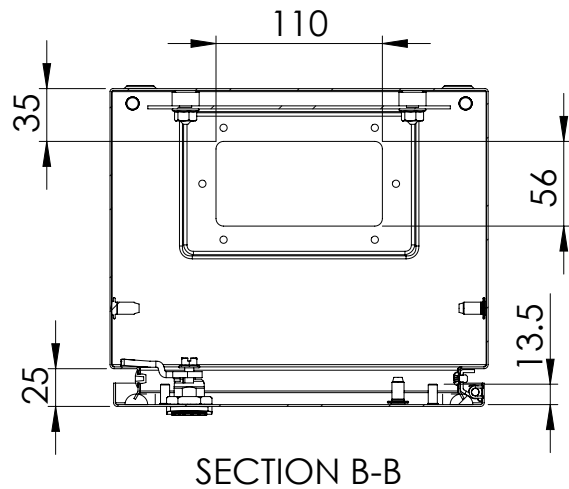

Front view

Sectional side view

Mounting plate

Sectional top view

Drawn by : bvgрма	Date: 15-02-2013	Finish : RAL 7035	SCALE:1:5		Reference number : MAS0302521R5 MAS0302521PER5	A4	
Checked by : mderpu	Date: 15-02-2013						
Revision : 01							
		Wall Mounting, Mild steel, Single door enclosure 300 mm x 250 mm x 210 mm					
							Page 1/1