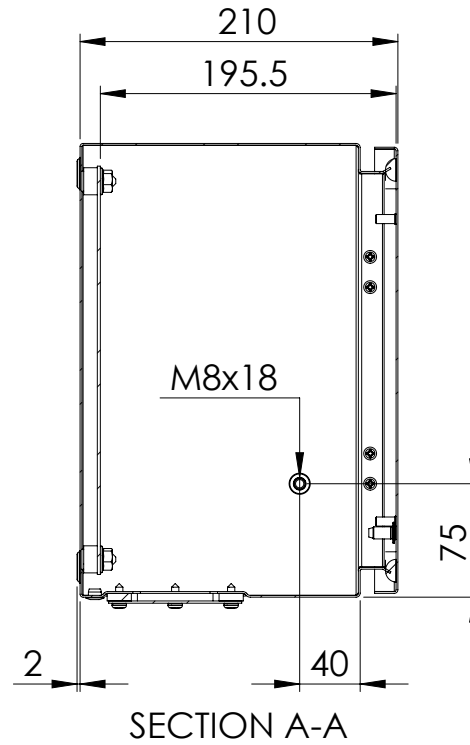

Front view

Sectional side view

Mounting plate

Sectional top view

Drawn by : bvgрма	Date: 15-02-2013	Finish : RAL 7035	SCALE:1:5		Reference number : MAS0302521R5 MAS0302521PER5	A4	
Checked by : mderpu	Date: 15-02-2013						
Revision : 01							
		Wall Mounting, Mild steel, Single door enclosure 300 mm x 250 mm x 210 mm					
							Page 1/1