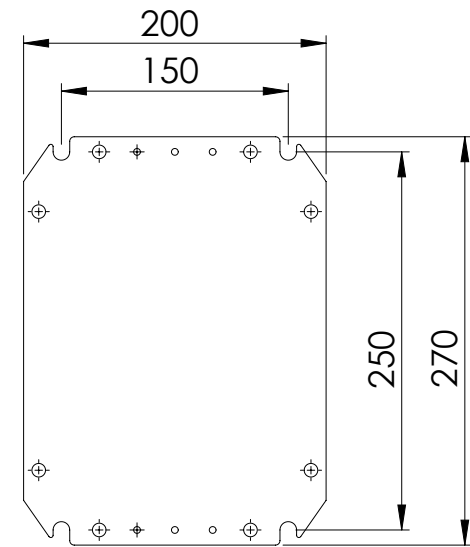

Front view

Sectional side view

Mounting plate

Sectional top view

Drawn by : bvgрма	Date: 15-02-2013	Finish : RAL 7035	SCALE:1:5		Reference number : MAS0302521R5 MAS0302521PER5	A4	
Checked by : mderpu	Date: 15-02-2013						
Revision : 01							
		Wall Mounting, Mild steel, Single door enclosure 300 mm x 250 mm x 210 mm					
							Page 1/1