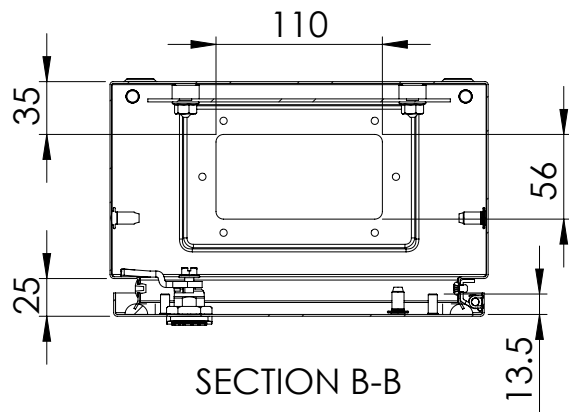

Front view

Sectional side view

Mounting plate

Sectional top view

Drawn by : bvgрма	Date: 15-02-2013	Finish : RAL 7035	SCALE:1:5
Checked by : mderpu	Date: 15-02-2013		
Revision : 01			
		Wall Mounting, Mild steel, Single door enclosure	Reference number :
		300 mm x 250 mm x 155 mm	
			MAS0302515PER5
			Page 1/1

A4