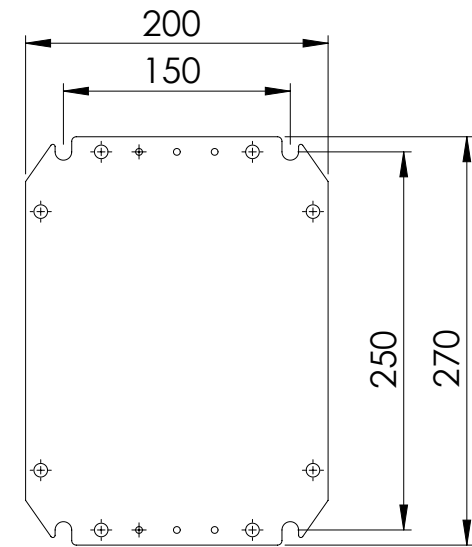

Front view

Sectional side view

Mounting plate

Sectional top view

Drawn by : bvgрма	Date: 15-02-2013	Finish : RAL 7035	SCALE:1:5
Checked by : mderpu	Date: 15-02-2013		
Revision : 01			
		Wall Mounting, Mild steel, Single door enclosure	Reference number :
		300 mm x 250 mm x 155 mm	
			MAS0302515PER5
			Page 1/1

A4