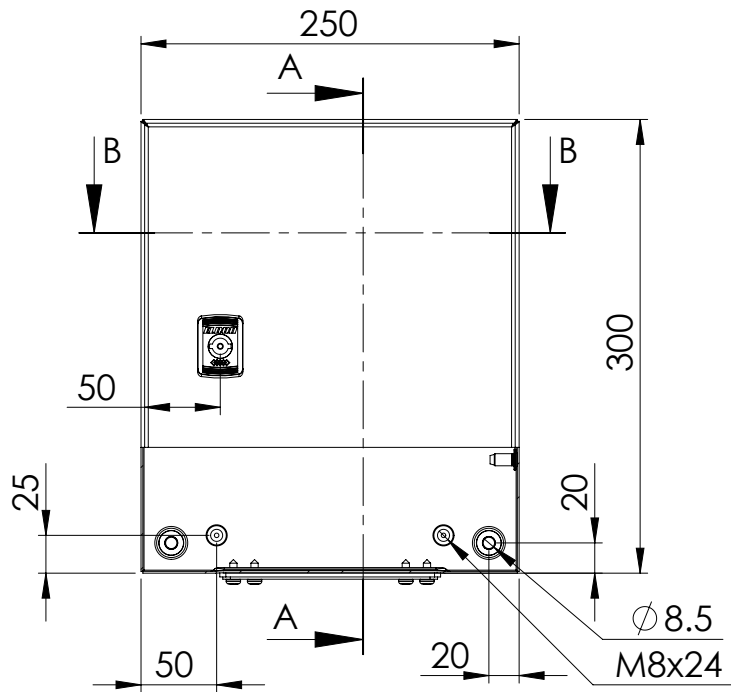

Front view

Sectional side view

Mounting plate

Sectional top view

Drawn by : bvgрма	Date: 15-02-2013	Finish : RAL 7035	SCALE:1:5
Checked by : mderpu	Date: 15-02-2013		
Revision : 01			
		Wall Mounting, Mild steel, Single door enclosure	Reference number :
		300 mm x 250 mm x 155 mm	
			MAS0302515PER5
			Page 1/1