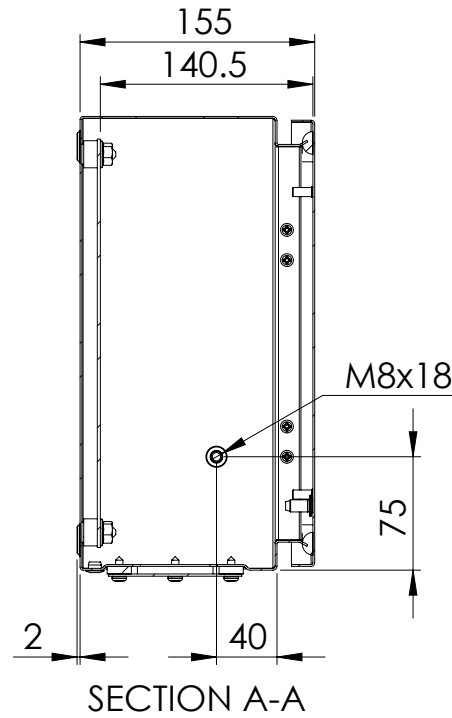

Front view

Sectional side view

Mounting plate

Sectional top view

Drawn by : bvgрма	Date: 15-02-2013	Finish : RAL 7035	SCALE:1:5
Checked by : mderpu	Date: 15-02-2013		
Revision : 01			
		Wall Mounting, Mild steel, Single door enclosure	Reference number :
		300 mm x 250 mm x 155 mm	
			MAS0302515PER5
			Page 1/1

A4