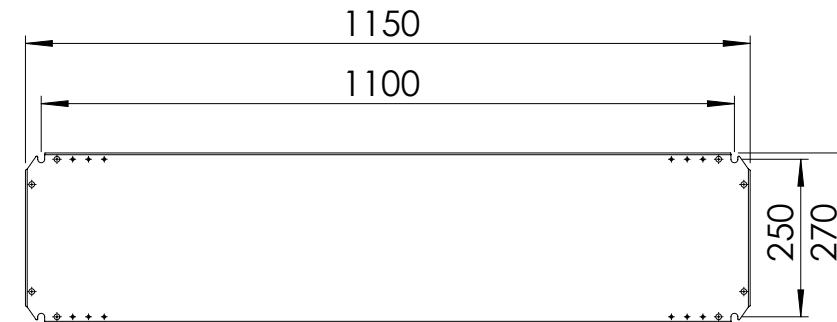

Front view

Sectional side view

SECTION A-A

Inside panel view

Sectional top view

SECTION B-B

Mounting plate

Drawn by : bvgрма	Date: 28-03-2013	Finish : RAL 7035	SCALE:1:12
Checked by : mderpu	Date : 28-03-2013		
Revision : 01			
		Wall Mounting Enclosures, Mild steel panel	Reference number : MAP0312030R5 MAP0312030PER5
		300 mm x 1200 mm x 300 mm	

Reference number : MAP0312030R5 MAP0312030PER5		A4
Page 1/1		