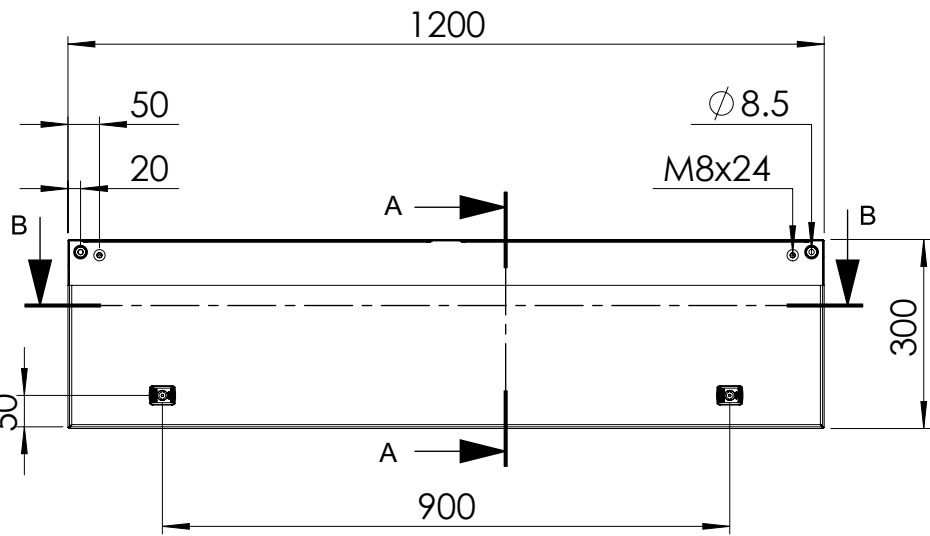

Front view

Sectional side view

SECTION A-A

Inside panel view

Sectional top view

SECTION B-B

Mounting plate

Drawn by : bvgрма	Date: 28-03-2013	Finish : RAL 7035	SCALE:1:12
Checked by : mderpu	Date : 28-03-2013		
Revision : 01			
		Wall Mounting Enclosures, Mild steel panel	Reference number : MAP0312030R5 MAP0312030PER5
		300 mm x 1200 mm x 300 mm	

Reference number : MAP0312030R5 MAP0312030PER5		A4
Page 1/1		