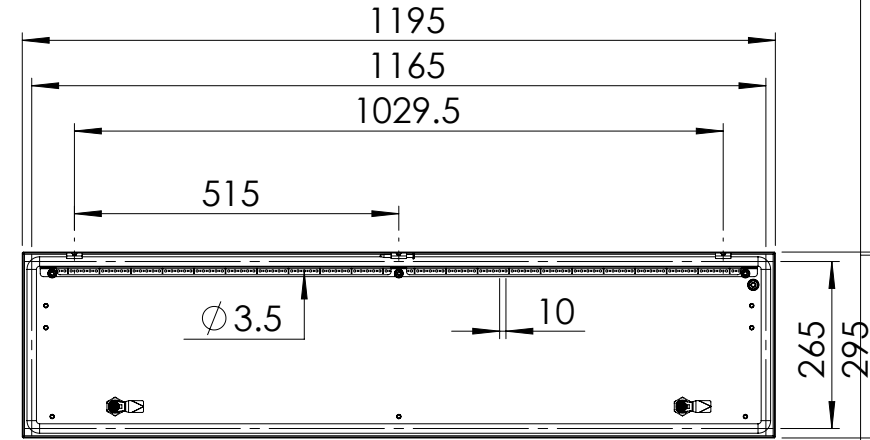

Front view

Sectional side view

SECTION A-A

Inside panel view

Sectional top view

SECTION B-B

Mounting plate

Drawn by : bvgрма	Date: 28-03-2013	Finish : RAL 7035	SCALE:1:12
Checked by : mderpu	Date : 28-03-2013		
Revision : 01			
		Wall Mounting Enclosures, Mild steel panel	Reference number : MAP0312030R5 MAP0312030PER5
		300 mm x 1200 mm x 300 mm	

Reference number : MAP0312030R5 MAP0312030PER5		A4
Page 1/1		