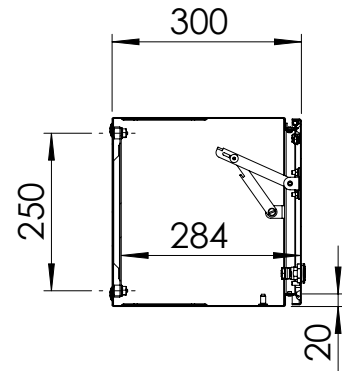

Front view

Sectional side view

SECTION A-A

Inside panel view

Sectional top view

SECTION B-B

Mounting plate

Drawn by : bvgрма	Date: 28-03-2013	Finish : RAL 7035	SCALE:1:12
Checked by : mderpu	Date : 28-03-2013		
Revision : 01			
		Wall Mounting Enclosures, Mild steel panel	Reference number : MAP0312030R5 MAP0312030PER5
		300 mm x 1200 mm x 300 mm	

Reference number : MAP0312030R5 MAP0312030PER5		A4
Page 1/1		