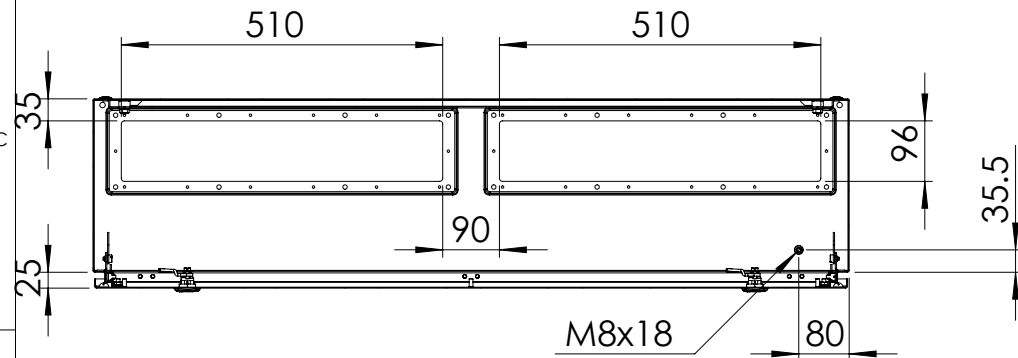

Front view

Sectional side view

SECTION A-A

Inside panel view

Sectional top view

SECTION B-B

Mounting plate

Drawn by : bvgрма	Date: 28-03-2013	Finish : RAL 7035	SCALE:1:12
Checked by : mderpu	Date : 28-03-2013		
Revision : 01			
		Wall Mounting Enclosures, Mild steel panel	Reference number : MAP0312030R5 MAP0312030PER5
		300 mm x 1200 mm x 300 mm	

Reference number : MAP0312030R5 MAP0312030PER5		A4
Page 1/1		