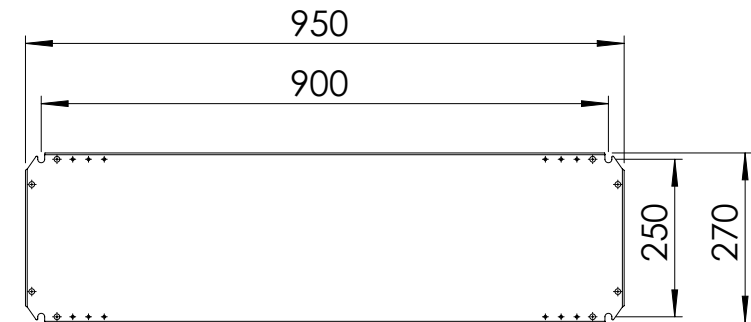

Front view

Sectional side view

SECTION A-A

Inside panel view

Sectional top view

SECTION B-B

Mounting plate

Drawn by : bvgрма	Date: 28-03-2013	Finish : RAL 7035	SCALE:1:12	
Checked by : mderpu	Date : 28-03-2013			
Revision : 01				
		Wall Mounting Enclosures, Mild steel panel		Reference number : MAP0310030R5 MAP0310030PER5
		300 mm x 1000 mm x 300 mm		
				Page 1/1