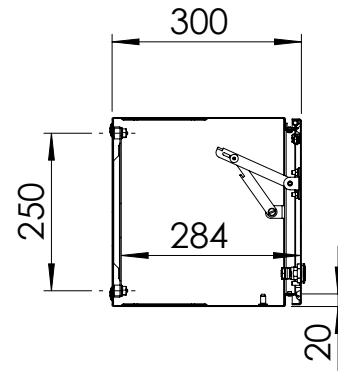

Front view

Sectional side view

SECTION A-A

Inside panel view

Sectional top view

SECTION B-B

Mounting plate

Drawn by : bvgрма	Date: 28-03-2013	Finish : RAL 7035	SCALE:1:12	
Checked by : mderpu	Date : 28-03-2013			
Revision : 01				
		Wall Mounting Enclosures, Mild steel panel		Reference number : MAP0310030R5 MAP0310030PER5
		300 mm x 1000 mm x 300 mm		
				Page 1/1