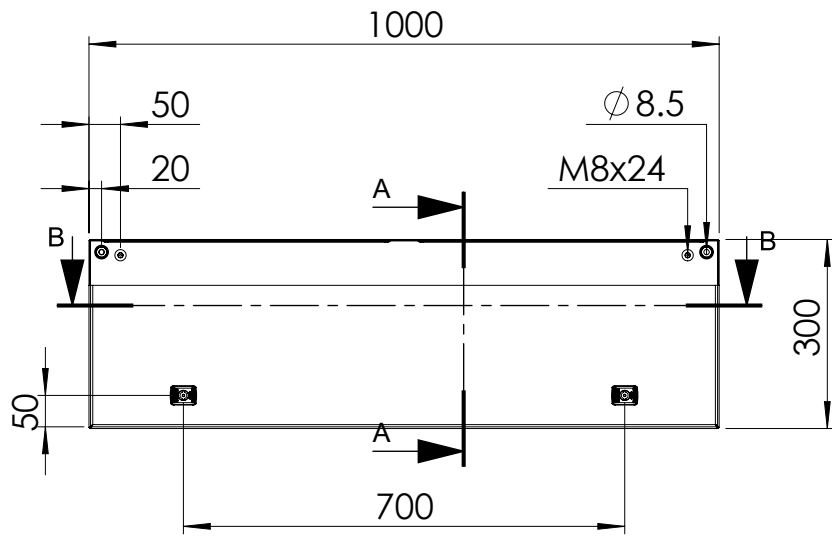

Front view

Sectional side view

SECTION A-A

Inside panel view

Sectional top view

SECTION B-B

Mounting plate

Drawn by : bvgрма	Date: 28-03-2013	Finish : RAL 7035	SCALE:1:12	
Checked by : mderpu	Date : 28-03-2013			
Revision : 01				
		Wall Mounting Enclosures, Mild steel panel		Reference number : MAP0310030R5 MAP0310030PER5
		300 mm x 1000 mm x 300 mm		
				Page 1/1