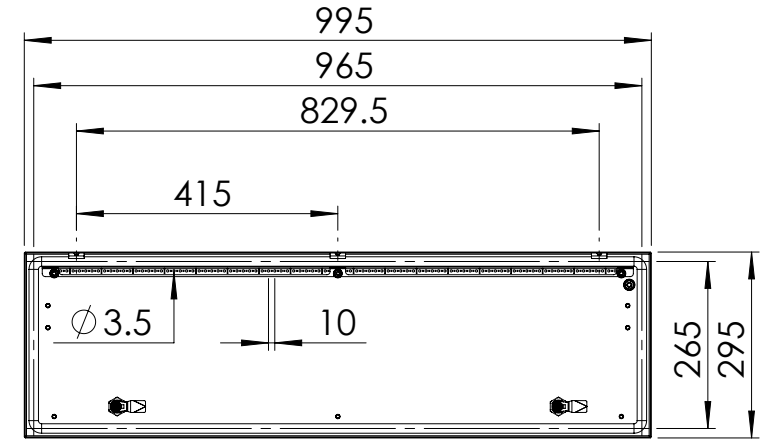

Front view

Sectional side view

SECTION A-A

Inside panel view

Sectional top view

SECTION B-B

Mounting plate

Drawn by : bvgрма	Date: 28-03-2013	Finish : RAL 7035	SCALE:1:12	
Checked by : mderpu	Date : 28-03-2013			
Revision : 01				
		Wall Mounting Enclosures, Mild steel panel		Reference number : MAP0310030R5 MAP0310030PER5
		300 mm x 1000 mm x 300 mm		
				Page 1/1