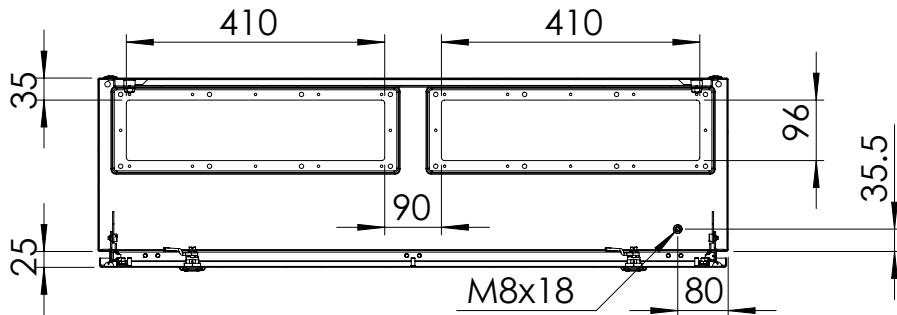

Front view

Sectional side view

SECTION A-A

Inside panel view

Sectional top view

SECTION B-B

Mounting plate

Drawn by : bvgрма	Date: 28-03-2013	Finish : RAL 7035	SCALE:1:12	
Checked by : mderpu	Date : 28-03-2013			
Revision : 01				
		Wall Mounting Enclosures, Mild steel panel		Reference number : MAP0310030R5 MAP0310030PER5
		300 mm x 1000 mm x 300 mm		
				Page 1/1