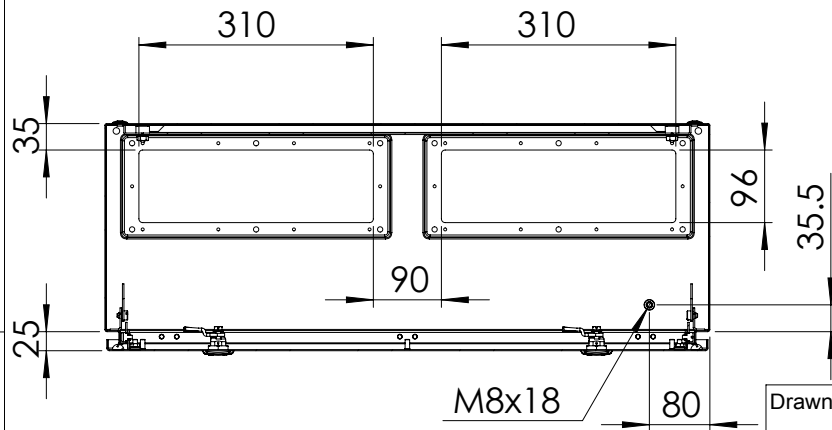

Front view

Sectional side view

SECTION A-A

Inside panel view

Sectional top view

SECTION B-B

Mounting plate

Drawn by : bvgрма

Date: 28-03-2013

Finish : RAL 7035

SCALE:1:10

Checked by : mderpu

Date : 28-03-2013

Revision : 01

Wall Mounting Enclosures, Mild steel panel

300 mm x 800 mm x 300 mm

Reference number :

MAP0308030R5

MAP0308030PER5

A4