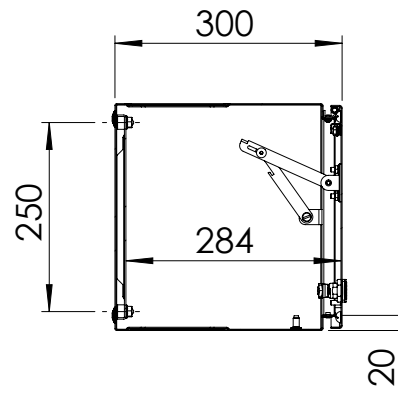

Front view

Sectional side view

SECTION A-A

Inside panel view

Sectional top view

SECTION B-B

Mounting plate

Drawn by : bvgрма

Date: 28-03-2013

Finish : RAL 7035

SCALE:1:10

Checked by : mderpu

Date : 28-03-2013

Revision : 01

Wall Mounting Enclosures, Mild steel panel

300 mm x 800 mm x 300 mm

Reference number :

MAP0308030R5

MAP0308030PER5

A4