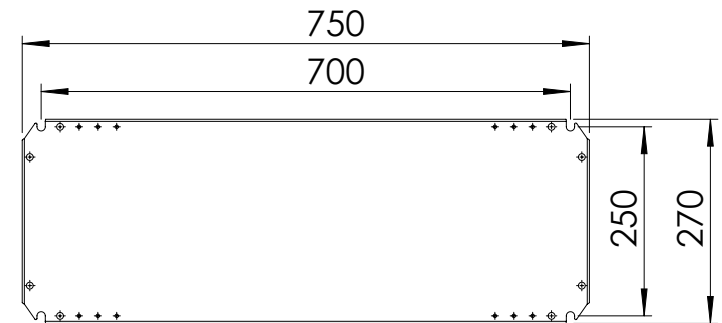

Front view

Sectional side view

SECTION A-A

Inside panel view

Sectional top view

SECTION B-B

Mounting plate

Drawn by : bvgрма

Date: 28-03-2013

Finish : RAL 7035

SCALE:1:10

Checked by : mderpu

Date : 28-03-2013

Revision : 01

Wall Mounting Enclosures, Mild steel panel

300 mm x 800 mm x 300 mm