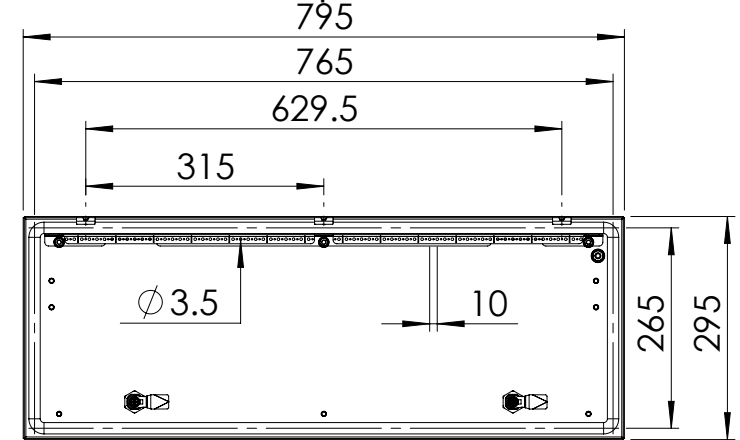

Front view

Sectional side view

SECTION A-A

Inside panel view

Sectional top view

SECTION B-B

Mounting plate

Drawn by : bvgрма

Date: 28-03-2013

Finish : RAL 7035

SCALE:1:10

Checked by : mderpu

Date : 28-03-2013

Revision : 01

Wall Mounting Enclosures, Mild steel panel

300 mm x 800 mm x 300 mm

Reference number :

MAP0308030R5

MAP0308030PER5

A4