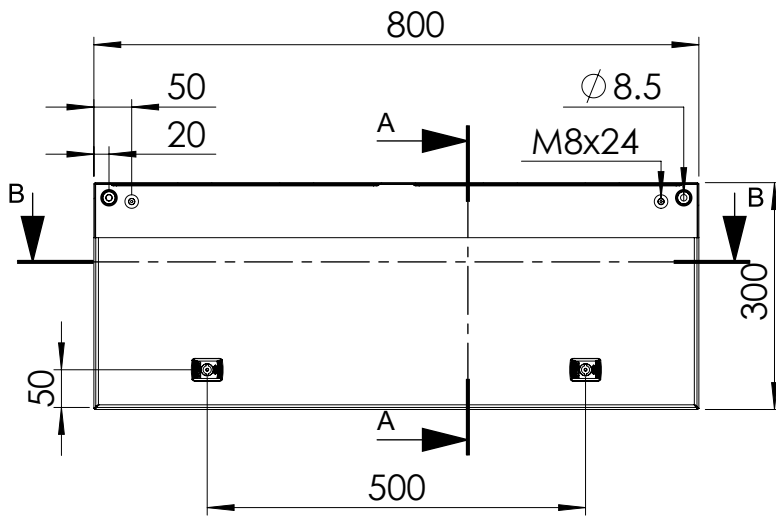

Front view

Sectional side view

SECTION A-A

Inside panel view

Sectional top view

SECTION B-B

Mounting plate

Drawn by : bvgрма

Date: 28-03-2013

Finish : RAL 7035

SCALE:1:10

Checked by : mderpu

Date : 28-03-2013

Revision : 01

Wall Mounting Enclosures, Mild steel panel

300 mm x 800 mm x 300 mm

Reference number :

MAP0308030R5

MAP0308030PER5

A4