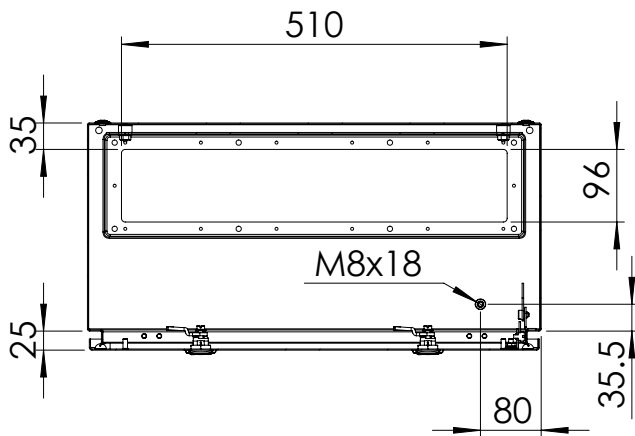

Front view

Sectional side view

SECTION A-A

Inside panel view

Sectional top view

SECTION B-B

Mounting plate

Drawn by : bvgрма	Date: 28-03-2013	Finish : RAL 7035	SCALE:1:10		
Checked by : mderpu	Date : 28-03-2013				
Revision : 01					
	Wall Mounting Enclosures, Mild steel panel		Reference number :		
	300 mm x 600 mm x 300 mm		MAP0306030R5		A4
			MAP0306030PER5		
			Page 1/1		