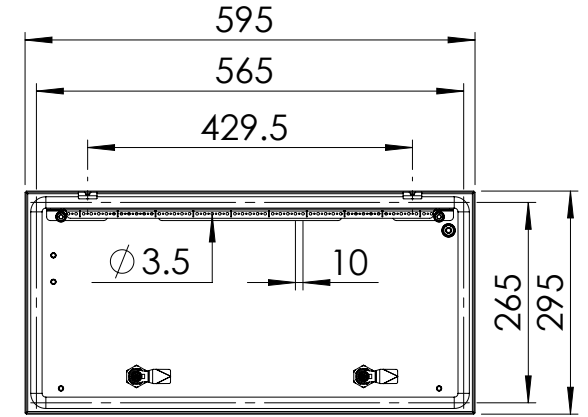

Front view

Sectional side view

SECTION A-A

Inside panel view

Sectional top view

SECTION B-B

Mounting plate

Drawn by : bvgрма	Date: 28-03-2013	Finish : RAL 7035	SCALE:1:10		
Checked by : mderpu	Date : 28-03-2013				
Revision : 01					
	Wall Mounting Enclosures, Mild steel panel		Reference number :		
	300 mm x 600 mm x 300 mm		MAP0306030R5		A4
			MAP0306030PER5		
			Page 1/1		