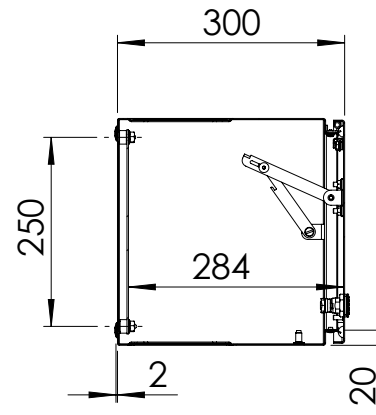

Front view

Sectional side view

SECTION A-A

Inside panel view

Sectional top view

SECTION B-B

Mounting plate

Drawn by : bvgрма	Date: 28-03-2013	Finish : RAL 7035	SCALE:1:10		
Checked by : mderpu	Date : 28-03-2013				
Revision : 01					
	Wall Mounting Enclosures, Mild steel panel		Reference number :		
	300 mm x 600 mm x 300 mm		MAP0306030R5		A4
			MAP0306030PER5		
			Page 1/1		