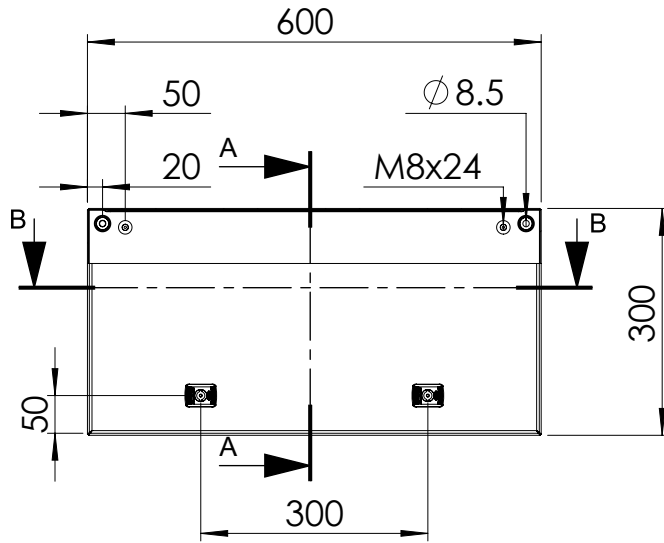

Front view

Sectional side view

SECTION A-A

Inside panel view

Sectional top view

SECTION B-B

Mounting plate

Drawn by : bvgрма	Date: 28-03-2013	Finish : RAL 7035	SCALE:1:10		
Checked by : mderpu	Date : 28-03-2013				
Revision : 01					
	Wall Mounting Enclosures, Mild steel panel		Reference number :		
	300 mm x 600 mm x 300 mm		MAP0306030R5		A4
			MAP0306030PER5		
			Page 1/1		