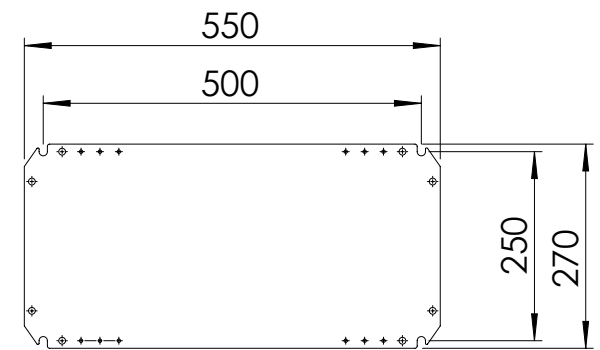

Front view

Sectional side view

SECTION A-A

Inside panel view

Sectional top view

SECTION B-B

Mounting plate

Drawn by : bvgрма	Date: 28-03-2013	Finish : RAL 7035	SCALE:1:10		
Checked by : mderpu	Date : 28-03-2013				
Revision : 01					
	Wall Mounting Enclosures, Mild steel panel		Reference number :		
	300 mm x 600 mm x 300 mm		MAP0306030R5		A4
			MAP0306030PER5		
			Page 1/1		