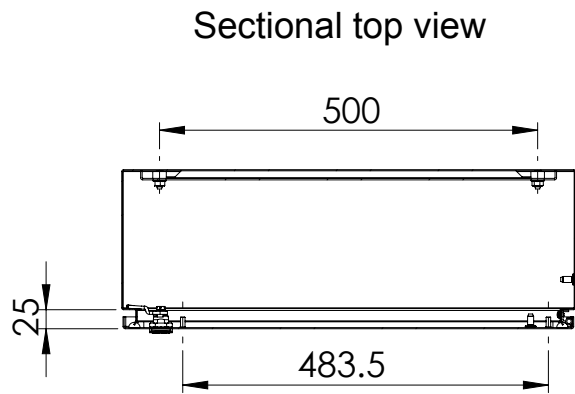

Section A-A

Section B-B

| | | | |
|---------------------|-------------------|--|------------|
| Drawn by : bvgрма | Date: 14-03-2013 | Finish: 240s pre grained stainless steel | SCALE:1:10 |
| Checked by : mderpu | Date : 14-03-2013 | | |
| Revision : 01 | | | |

Wall Mounting, Stainless steel, Single door enclosure
800 mm x 600 mm x 210 mm

Reference number :
ASR0806021
ASR0806021-316

A4