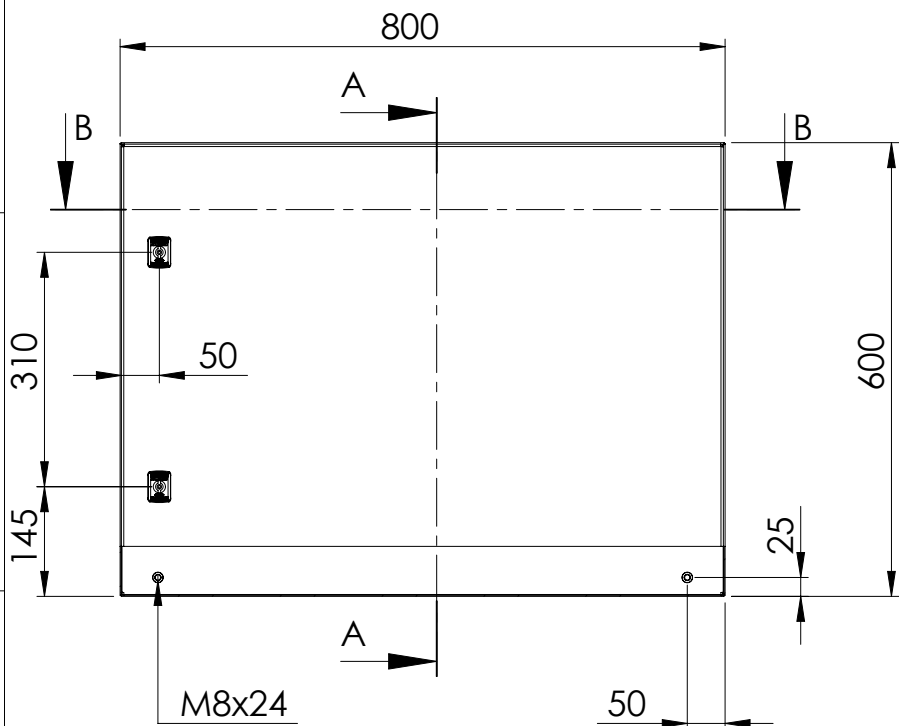

Front view

Sectional side view

Mounting plate

Sectional top view

Section A-A

Section B-B

Drawn by : bvgрма	Date: 01-08-2013	Finish: 240s pre grained stainless steel	SCALE:1:10	General tolerances according to Norm ISO 2768-1		
Checked by : mderpu	Date : 01-08-2013					
Revision : 01				Fine	Medium	Coarse
			Wall Mounting, Stainless steel, Single door enclosure		Reference number :	
			600 mm x 800 mm x 300 mm		ASR0608030 ASR0608030-316	
					A4	
					Page 1/1	