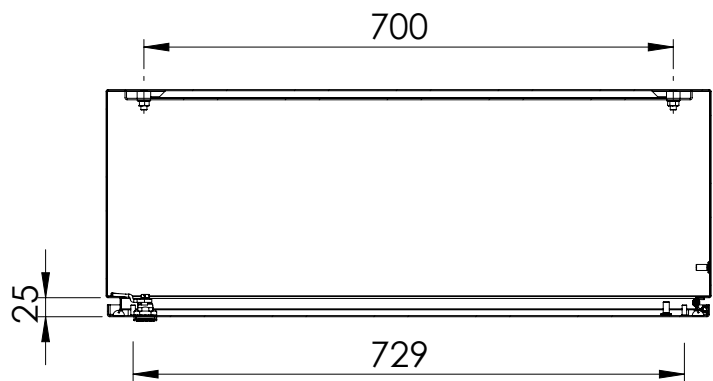

Front view

Sectional side view

Mounting plate

Sectional top view

Section A-A

Section B-B

Drawn by : bvgрма	Date: 01-08-2013	Finish: 240s pre grained stainless steel	SCALE:1:10	General tolerances according to Norm ISO 2768-1		
Checked by : mderpu	Date : 01-08-2013					
Revision : 01				Fine	Medium	Coarse
			Wall Mounting, Stainless steel, Single door enclosure		Reference number :	
			600 mm x 800 mm x 300 mm		ASR0608030 ASR0608030-316	
					A4	
					Page 1/1	