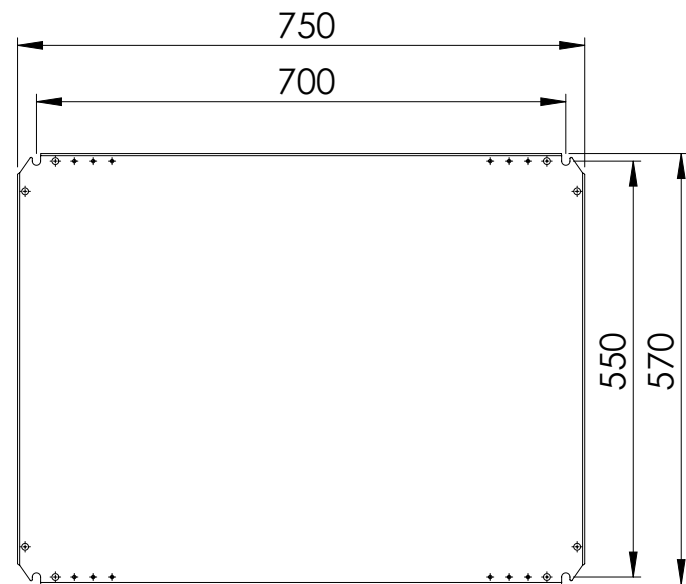

Front view

Sectional side view

Mounting plate

Sectional top view

Section A-A

Section B-B

Drawn by : bvgрма	Date: 01-08-2013	Finish: 240s pre grained stainless steel	SCALE:1:10	General tolerances according to Norm ISO 2768-1		
Checked by : mderpu	Date : 01-08-2013					
Revision : 01				Fine	Medium	Coarse
			Wall Mounting, Stainless steel, Single door enclosure		Reference number :	
			600 mm x 800 mm x 300 mm		ASR0608030 ASR0608030-316	
					A4	
					Page 1/1	