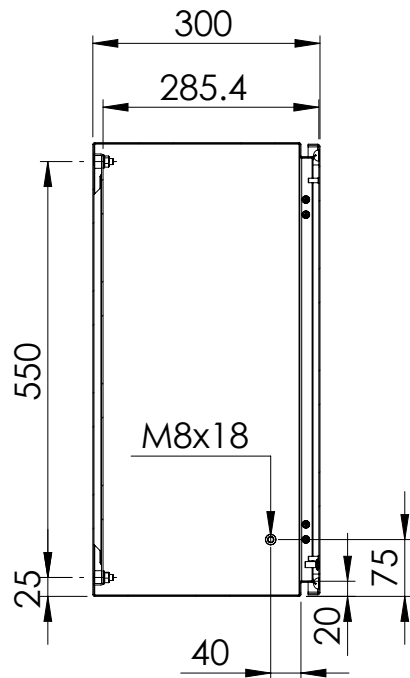

Front view

Sectional side view

Mounting plate

Sectional top view

Section A-A

Section B-B

Drawn by : bvgрма	Date: 01-08-2013	Finish: 240s pre grained stainless steel	SCALE:1:10	General tolerances according to Norm ISO 2768-1		
Checked by : mderpu	Date : 01-08-2013					
Revision : 01				Fine	Medium	Coarse
			Wall Mounting, Stainless steel, Single door enclosure		Reference number :	
			600 mm x 800 mm x 300 mm		ASR0608030 ASR0608030-316	
					A4	
					Page 1/1	