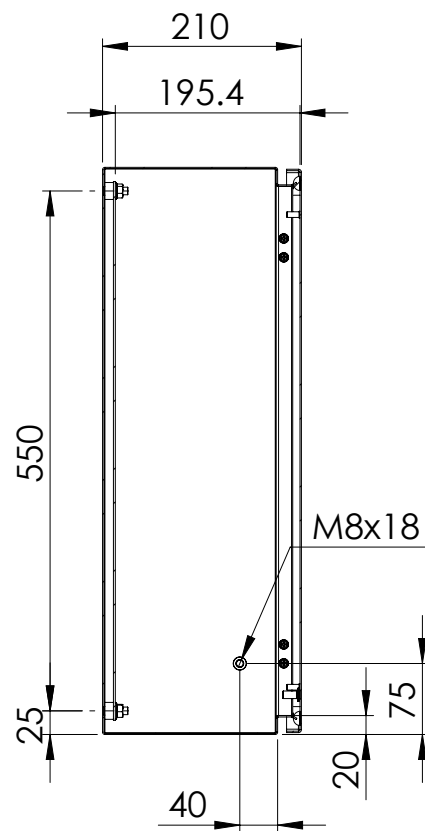

Front view

Sectional side view

Mounting plate

Sectional top view

Section A-A

Section B-B

Drawn by : bvgрма	Date: 01-08-2013	Finish: 240s pre grained stainless steel	SCALE:1:8
Checked by : mderpu	Date : 01-08-2013		
Revision : 01			

Wall Mounting, Stainless steel, Single door enclosure  
600 mm x 600 mm x 210 mm

Reference number : ASR0606021 ASR0606021-316	A4
--	----