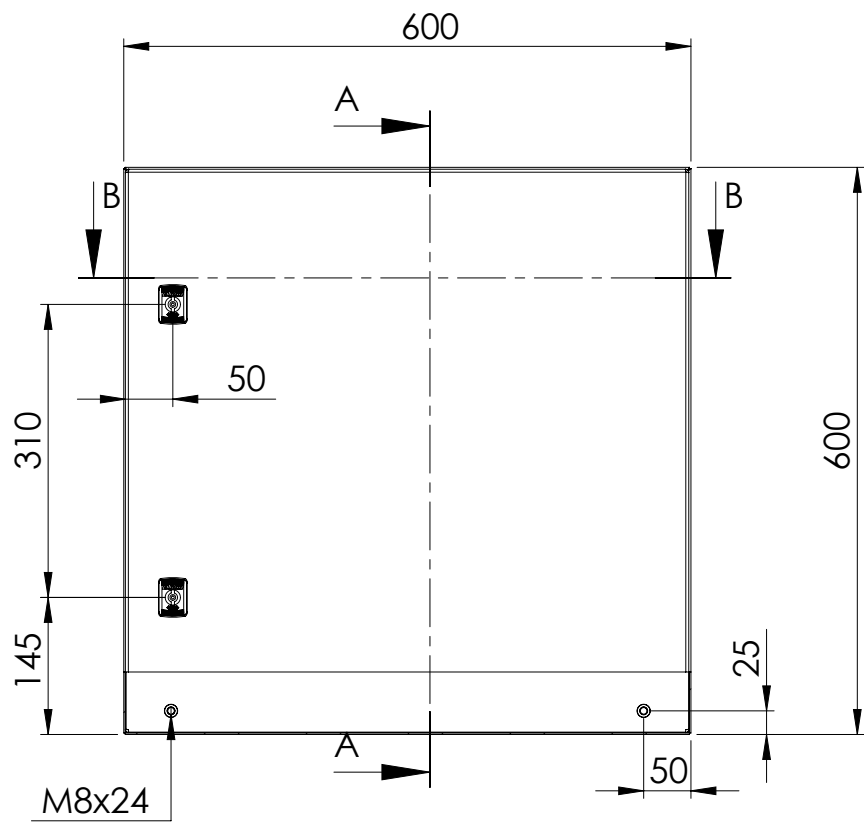

Front view

Sectional side view

Mounting plate

Sectional top view

Section A-A

Section B-B

Drawn by : bvgрма	Date: 01-08-2013	Finish: 240s pre grained stainless steel	SCALE:1:8
Checked by : mderpu	Date : 01-08-2013		
Revision : 01			

Wall Mounting, Stainless steel, Single door enclosure  
600 mm x 600 mm x 210 mm

Reference number : ASR0606021 ASR0606021-316	A4
--	----