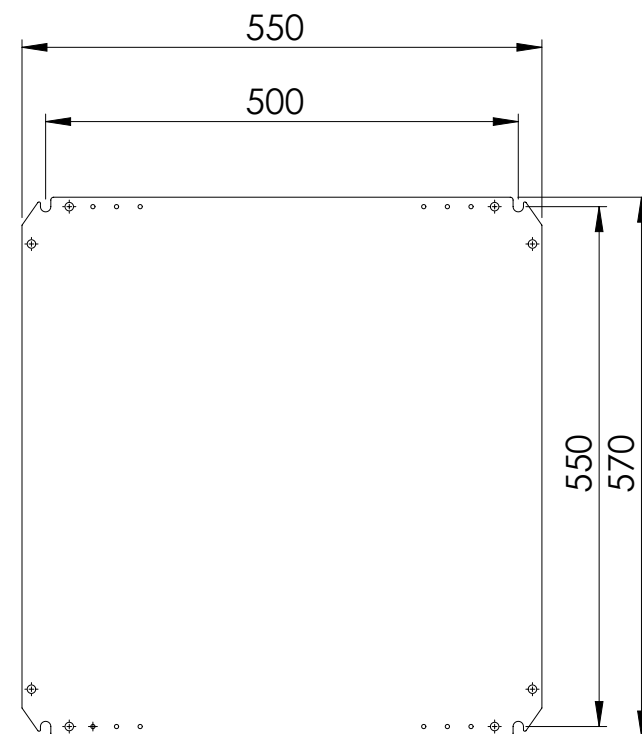

Front view

Sectional side view

Mounting plate

Sectional top view

Section A-A

Section B-B

Drawn by : bvgрма	Date: 01-08-2013	Finish: 240s pre grained stainless steel	SCALE:1:8
Checked by : mderpu	Date : 01-08-2013		
Revision : 01			

Wall Mounting, Stainless steel, Single door enclosure  
600 mm x 600 mm x 210 mm

Reference number : ASR0606021 ASR0606021-316	A4
--	----