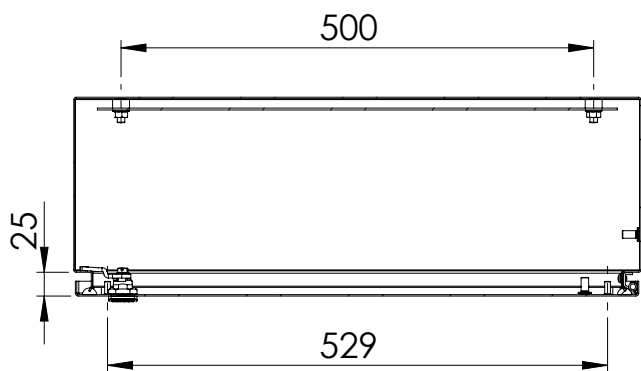

Front view

Sectional side view

Mounting plate

Sectional top view

Section A-A

Section B-B

Drawn by : bvgрма	Date: 01-08-2013	Finish: 240s pre grained stainless steel	SCALE:1:8
Checked by : mderpu	Date : 01-08-2013		
Revision : 01			

Wall Mounting, Stainless steel, Single door enclosure  
600 mm x 600 mm x 210 mm

Reference number : ASR0606021 ASR0606021-316	A4
--	----