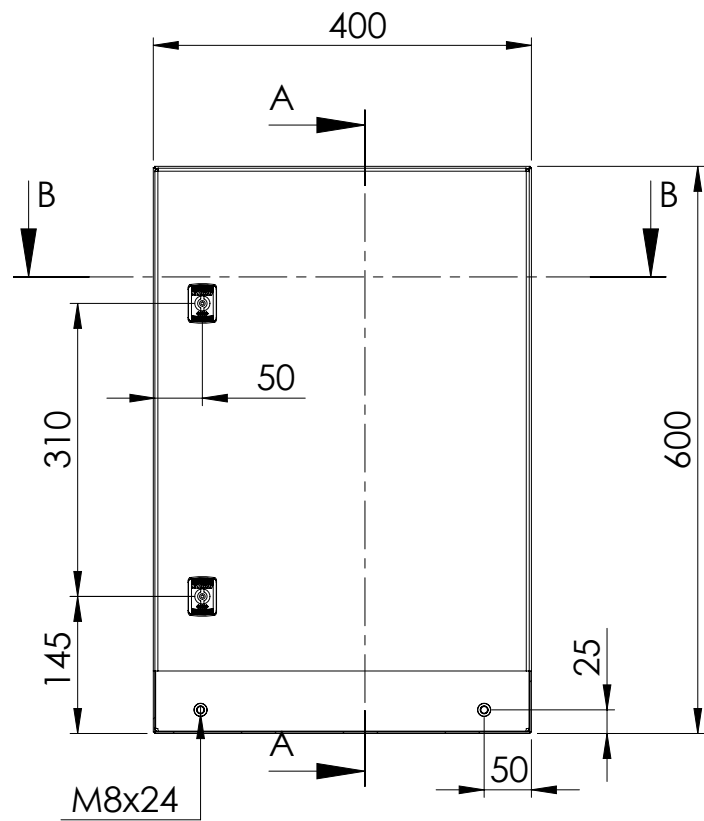

Front view

Sectional side view

Mounting plate

Sectional top view

Section A-A

Section B-B

Drawn by : bvgрма	Date: 01-08-2013	Finish: 240s pre grained stainless steel	SCALE:1:8
Checked by : mderpu	Date : 01-08-2013		
Revision : 01			
		Wall Mounting, Stainless steel, Single door enclosure	
		600 mm x 400 mm x 210 mm	

Reference number :	A4
ASR0604021	
ASR0604021-316	