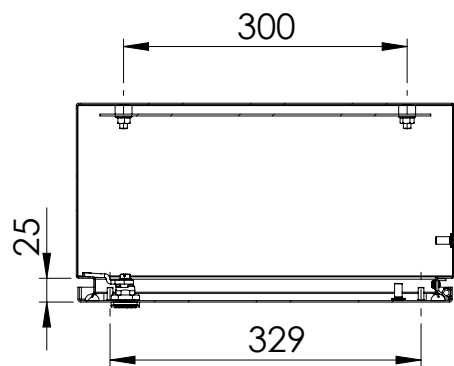

Front view

Sectional side view

Mounting plate

Sectional top view

Section A-A

Section B-B

Drawn by : bvgрма	Date: 01-08-2013	Finish: 240s pre grained stainless steel	SCALE:1:8
Checked by : mderpu	Date : 01-08-2013		
Revision : 01			
		Wall Mounting, Stainless steel, Single door enclosure	
		600 mm x 400 mm x 210 mm	

Reference number :	A4
ASR0604021	
ASR0604021-316	