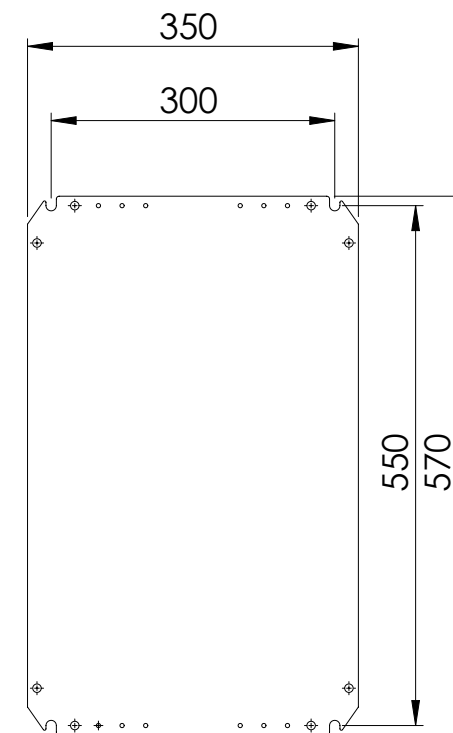

Front view

Sectional side view

Mounting plate

Sectional top view

Section A-A

Section B-B

Drawn by : bvgрма	Date: 01-08-2013	Finish: 240s pre grained stainless steel	SCALE:1:8
Checked by : mderpu	Date : 01-08-2013		
Revision : 01			
		Wall Mounting, Stainless steel, Single door enclosure	
		600 mm x 400 mm x 210 mm	

Reference number :	A4
ASR0604021	
ASR0604021-316	