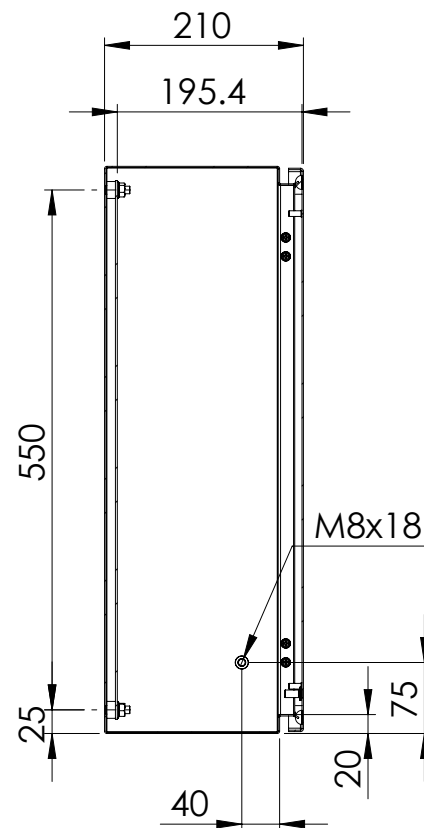

Front view

Sectional side view

Mounting plate

Sectional top view

Section A-A

Section B-B

Drawn by : bvgрма	Date: 01-08-2013	Finish: 240s pre grained stainless steel	SCALE:1:8
Checked by : mderpu	Date : 01-08-2013		
Revision : 01			
		Wall Mounting, Stainless steel, Single door enclosure	
		600 mm x 400 mm x 210 mm	

Reference number :	A4
ASR0604021	
ASR0604021-316	