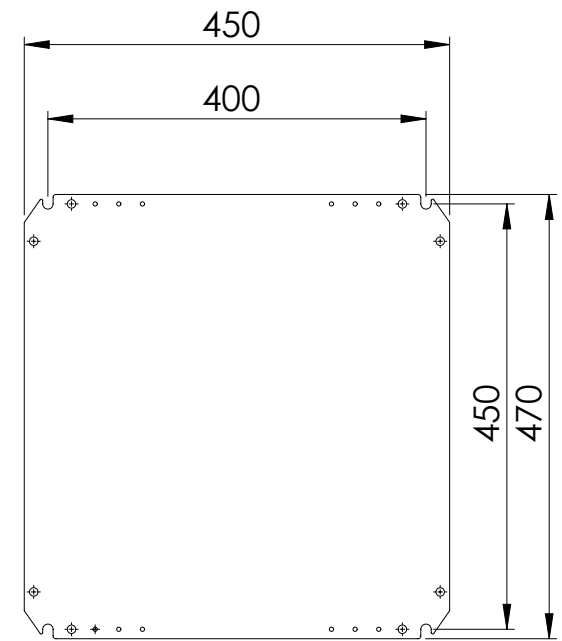

Front view

Sectional side view

Mounting plate

Sectional top view

Section A-A

Section B-B

Drawn by : bvgрма	Date: 01-08-2013	Finish: 240s pre grained stainless steel	SCALE:1:8
Checked by : mderpu	Date : 01-08-2013		
Revision : 01			
		Wall Mounting, Stainless steel, Single door enclosure	Reference number :
		500 mm x 500 mm x 210 mm	ASR0505021 ASR0505021-316
			A4
			Page 1/1