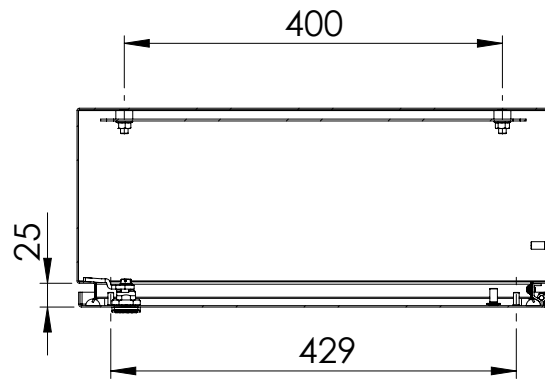

Front view

Sectional side view

Mounting plate

Sectional top view

Section A-A

Section B-B

Drawn by : bvgрма	Date: 01-08-2013	Finish: 240s pre grained stainless steel	SCALE:1:8
Checked by : mderpu	Date : 01-08-2013		
Revision : 01			
		Wall Mounting, Stainless steel, Single door enclosure	Reference number :
		500 mm x 500 mm x 210 mm	ASR0505021 ASR0505021-316
			A4
			Page 1/1