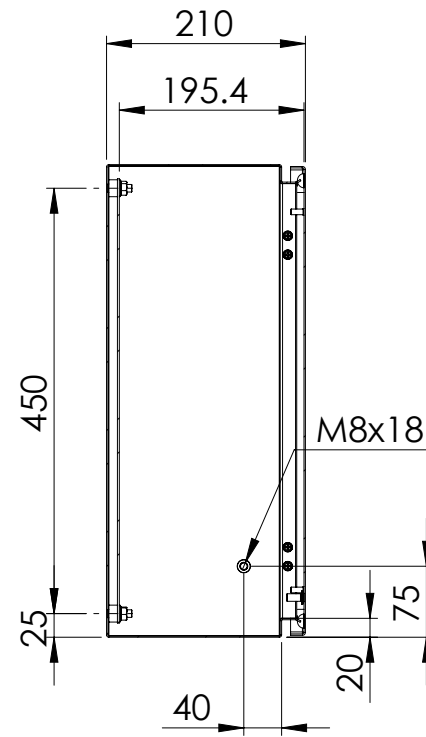

Front view

Sectional side view

Mounting plate

Sectional top view

Section A-A

Section B-B

Drawn by : bvgрма	Date: 01-08-2013	Finish: 240s pre grained stainless steel	SCALE:1:8
Checked by : mderpu	Date : 01-08-2013		
Revision : 01			
		Wall Mounting, Stainless steel, Single door enclosure	Reference number :
		500 mm x 500 mm x 210 mm	ASR0505021 ASR0505021-316
			A4
			Page 1/1