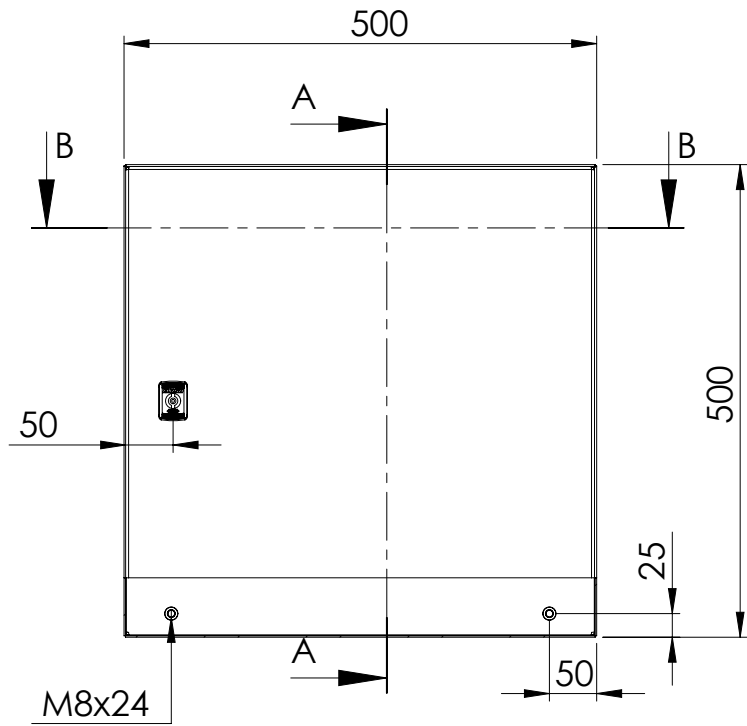

Front view

Sectional side view

Mounting plate

Sectional top view

Section A-A

Section B-B

Drawn by : bvgрма	Date: 01-08-2013	Finish: 240s pre grained stainless steel	SCALE:1:8
Checked by : mderpu	Date : 01-08-2013		
Revision : 01			
		Wall Mounting, Stainless steel, Single door enclosure	Reference number :
		500 mm x 500 mm x 210 mm	ASR0505021 ASR0505021-316
			A4
			Page 1/1