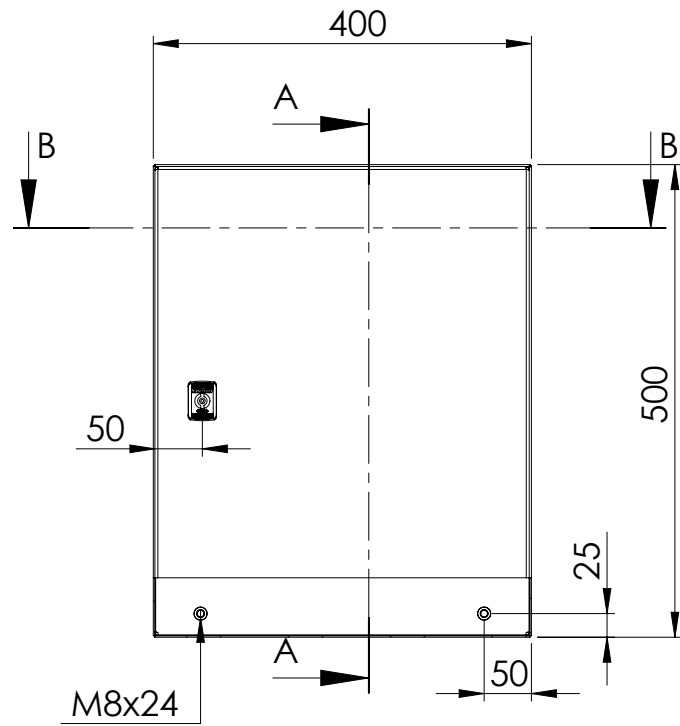

Front view

Sectional side view

Mounting plate

Sectional top view

Section A-A

Section B-B

Drawn by : bvgma	Date: 01-08-2013	Finish: 240s pre grained stainless steel	SCALE:1:8	
Checked by : mderpu	Date : 01-08-2013			
Revision : 01				
		Wall Mounting, Stainless steel, Single door enclosure		Reference number : ASR0504021 ASR0504021-316
		500 mm x 400 mm x 210 mm		
				A4
				Page 1/1