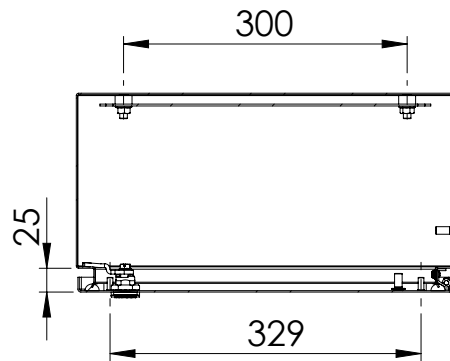

Front view

Sectional side view

Mounting plate

Sectional top view

Section A-A

Section B-B

Drawn by : bvgma	Date: 01-08-2013	Finish: 240s pre grained stainless steel	SCALE:1:8	
Checked by : mderpu	Date : 01-08-2013			
Revision : 01				
		Wall Mounting, Stainless steel, Single door enclosure		Reference number : ASR0504021 ASR0504021-316
		500 mm x 400 mm x 210 mm		
				A4
				Page 1/1