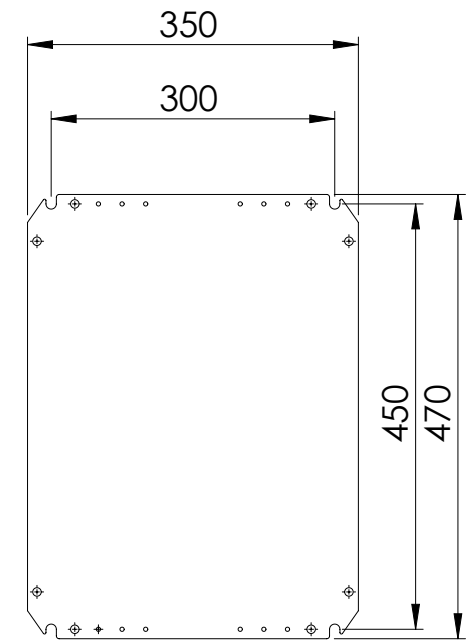

Front view

Sectional side view

Mounting plate

Sectional top view

Section A-A

Section B-B

Drawn by : bvgma	Date: 01-08-2013	Finish: 240s pre grained stainless steel	SCALE:1:8	
Checked by : mderpu	Date : 01-08-2013			
Revision : 01				
		Wall Mounting, Stainless steel, Single door enclosure		Reference number : ASR0504021 ASR0504021-316
		500 mm x 400 mm x 210 mm		
				A4
				Page 1/1