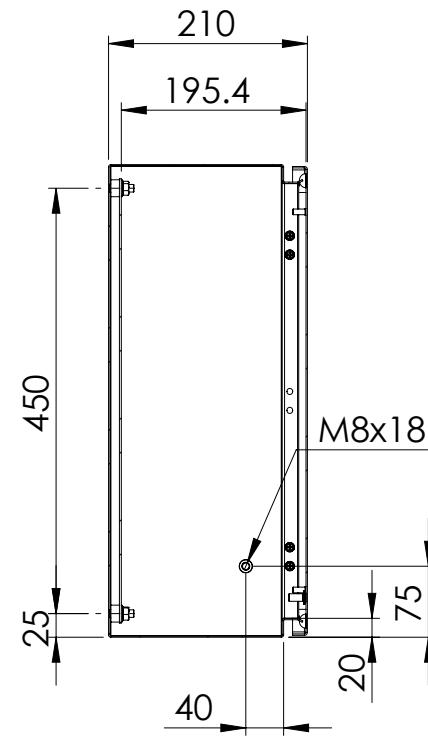

Front view

Sectional side view

Mounting plate

Sectional top view

Section A-A

Section B-B

Drawn by : bvgma	Date: 01-08-2013	Finish: 240s pre grained stainless steel	SCALE:1:8	
Checked by : mderpu	Date : 01-08-2013			
Revision : 01				
		Wall Mounting, Stainless steel, Single door enclosure		Reference number : ASR0504021 ASR0504021-316
		500 mm x 400 mm x 210 mm		
				A4
				Page 1/1