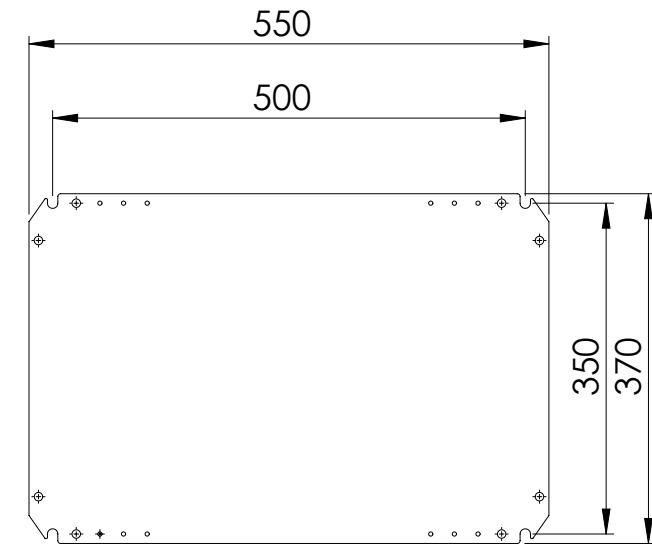

Front view

Sectional side view

Mounting plate

Sectional top view

Section A-A

Section B-B

Drawn by : bvgрма	Date: 14-03-2013	Finish: 240s pre grained stainless steel	SCALE:1:8
Checked by : mderpu	Date : 14-03-2013		
Revision : 01			
		Wall Mounting, Stainless steel, Single door enclosure	Reference number : ASR0406021 ASR0406021-316
		400 mm x 600 mm x 210 mm	

A4
Page 1/1