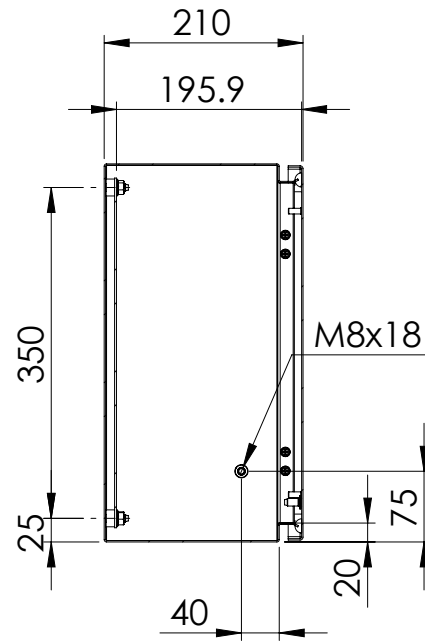

Front view

Sectional side view

Mounting plate

Sectional top view

Section A-A

Section B-B

Drawn by : bvgрма	Date: 14-03-2013	Finish: 240s pre grained stainless steel	SCALE:1:8
Checked by : mderpu	Date : 14-03-2013		
Revision : 01			
		Wall Mounting, Stainless steel, Single door enclosure	Reference number : ASR0406021 ASR0406021-316
		400 mm x 600 mm x 210 mm	

A4
Page 1/1