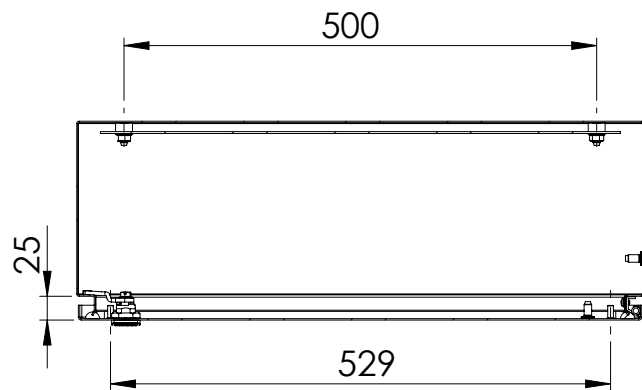

Front view

Sectional side view

Mounting plate

Sectional top view

Section A-A

Section B-B

Drawn by : bvgрма	Date: 14-03-2013	Finish: 240s pre grained stainless steel	SCALE:1:8
Checked by : mderpu	Date : 14-03-2013		
Revision : 01			
		Wall Mounting, Stainless steel, Single door enclosure	Reference number : ASR0406021 ASR0406021-316
		400 mm x 600 mm x 210 mm	