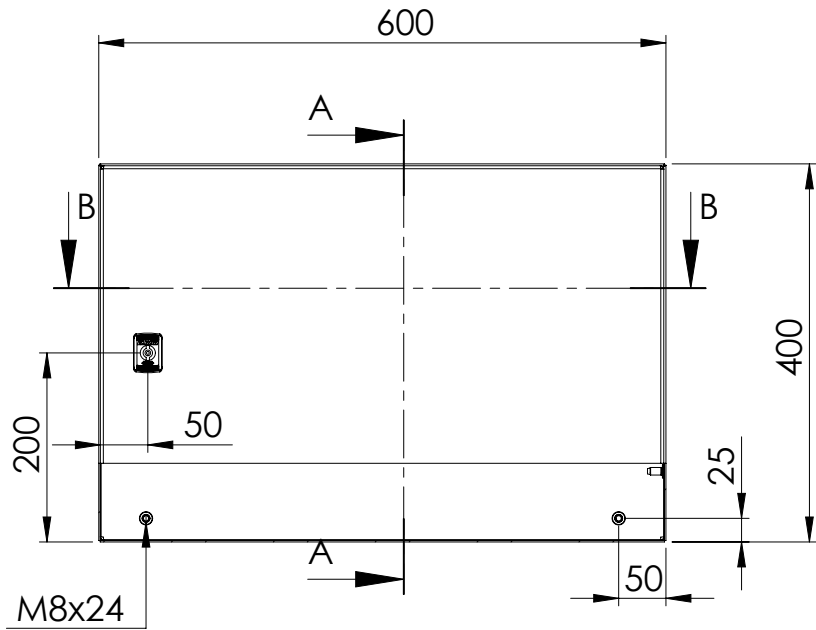

Front view

Sectional side view

Mounting plate

Sectional top view

Section A-A

Section B-B

Drawn by : bvgрма	Date: 14-03-2013	Finish: 240s pre grained stainless steel	SCALE:1:8
Checked by : mderpu	Date : 14-03-2013		
Revision : 01			
		Wall Mounting, Stainless steel, Single door enclosure	Reference number : ASR0406021 ASR0406021-316
		400 mm x 600 mm x 210 mm	

A4
Page 1/1