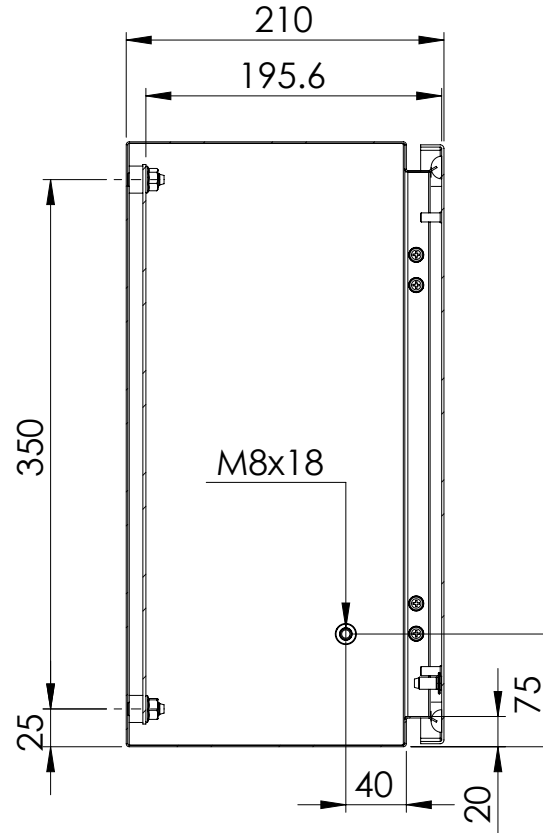

Front view

Sectional side view

Mounting plate

Sectional top view

Section A-A

Section B-B

Drawn by : bvgрма	Date: 14-03-2013	Finish: 240s pre grained stainless steel	SCALE:1:5
Checked by : mderpu	Date : 14-03-2013		
Revision : 01			
		Wall Mounting, Stainless steel, Single door enclosure	
		400 mm x 400 mm x 210 mm	

Reference number :	
ASR0404021	A4
ASR0404021-316	
Page 1/1	