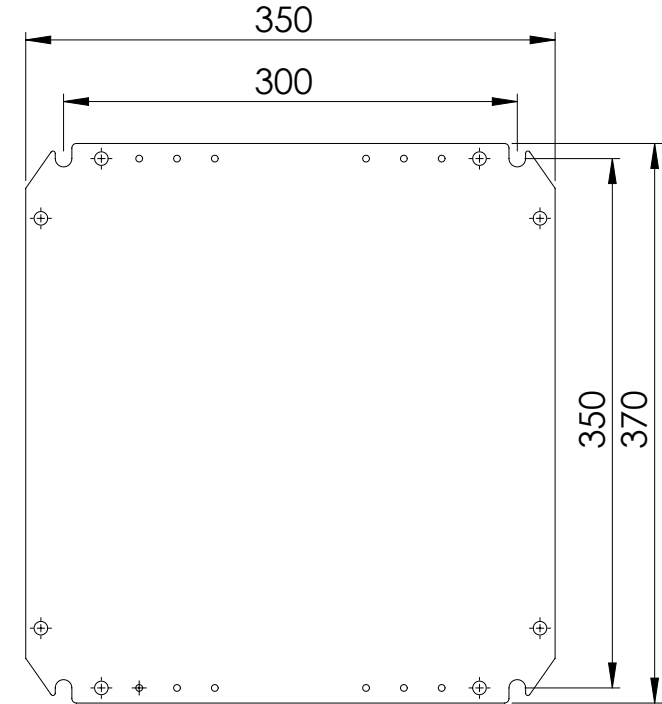

Front view

Sectional side view

Mounting plate

Sectional top view

Section A-A

Section B-B

Drawn by : bvgрма	Date: 14-03-2013	Finish: 240s pre grained stainless steel	SCALE:1:5
Checked by : mderpu	Date : 14-03-2013		
Revision : 01			
		Wall Mounting, Stainless steel, Single door enclosure	
		400 mm x 400 mm x 210 mm	

Reference number :	
ASR0404021	A4
ASR0404021-316	
Page 1/1	