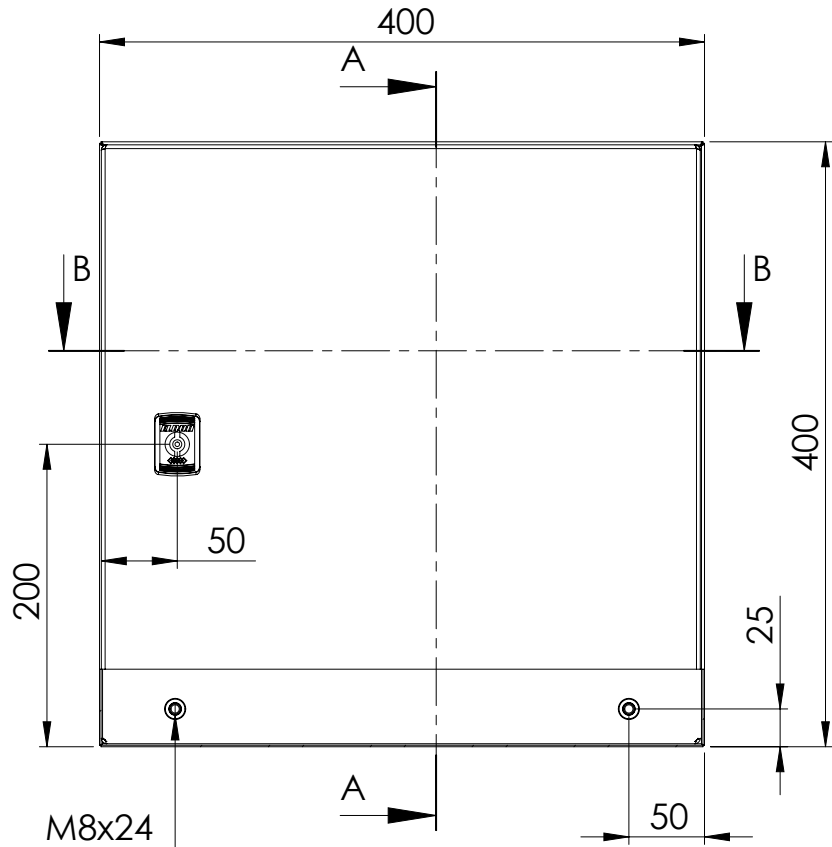

Front view

Sectional side view

Mounting plate

Sectional top view

Section A-A

Section B-B

Drawn by : bvgрма	Date: 14-03-2013	Finish: 240s pre grained stainless steel	SCALE:1:5
Checked by : mderpu	Date : 14-03-2013		
Revision : 01			
		Wall Mounting, Stainless steel, Single door enclosure	
		400 mm x 400 mm x 210 mm	

Reference number :	
ASR0404021	A4
ASR0404021-316	
Page 1/1	