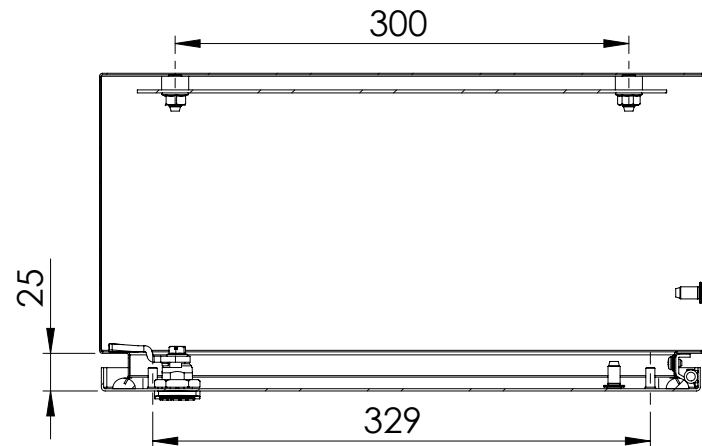

Front view

Sectional side view

Mounting plate

Sectional top view

Section A-A

Section B-B

Drawn by : bvgрма	Date: 14-03-2013	Finish: 240s pre grained stainless steel	SCALE:1:5
Checked by : mderpu	Date : 14-03-2013		
Revision : 01			
		Wall Mounting, Stainless steel, Single door enclosure	
		400 mm x 400 mm x 210 mm	

Reference number :	
ASR0404021	A4
ASR0404021-316	
Page 1/1	