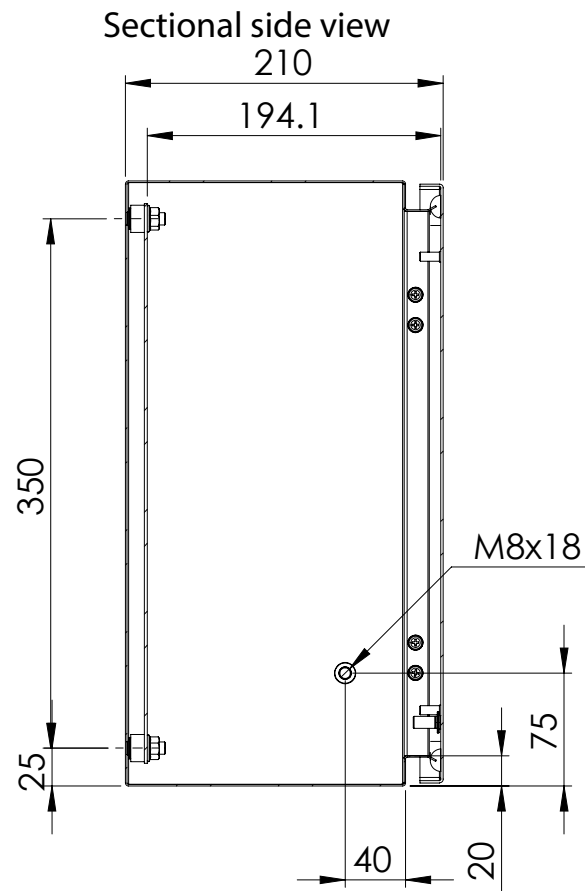

Front view
300

Sectional side view
210

Mounting plate

Sectional top view

Section B-B

Section A-A

Drawn by : bvgрма	Date: 14-03-2013	Finish: 240s pre grained stainless steel	SCALE:1:5	
Checked by : mderpu	Date: 14-03-2013			
Revision : 01				
		Wall Mounting, Stainless steel, Single door enclosure		Reference number : ASR0403021 ASR0403021-316
		400 mm x 300 mm x 210 mm		
				A4
				Page 1/1