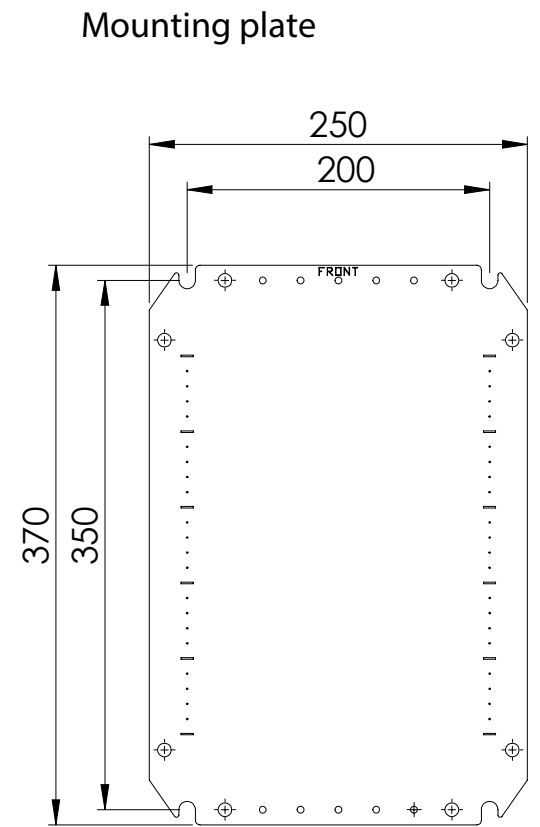

Front view
300

Sectional side view
210

Mounting plate

Sectional top view

Section B-B

Section A-A

Drawn by : bvgрма	Date: 14-03-2013	Finish: 240s pre grained stainless steel	SCALE:1:5	
Checked by : mderpu	Date: 14-03-2013			
Revision : 01				
		Wall Mounting, Stainless steel, Single door enclosure		Reference number : ASR0403021 ASR0403021-316
		400 mm x 300 mm x 210 mm		
				A4
				Page 1/1