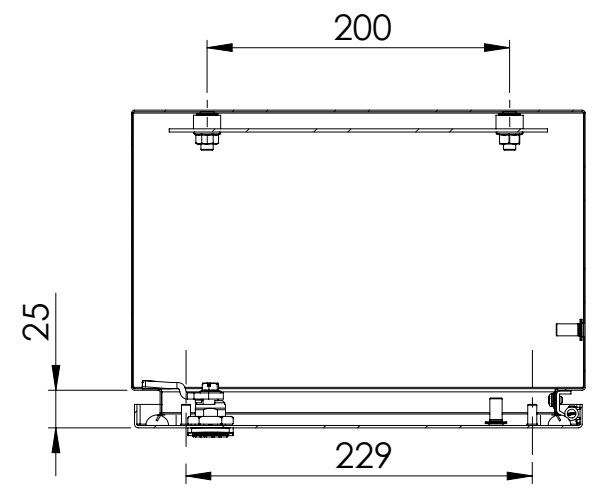

Front view
300

Sectional side view
210

Mounting plate

Sectional top view

Section B-B

Section A-A

Drawn by : bvgрма	Date: 14-03-2013	Finish: 240s pre grained stainless steel	SCALE:1:5	
Checked by : mderpu	Date: 14-03-2013			
Revision : 01				
		Wall Mounting, Stainless steel, Single door enclosure		Reference number : ASR0403021 ASR0403021-316
		400 mm x 300 mm x 210 mm		
				A4
				Page 1/1