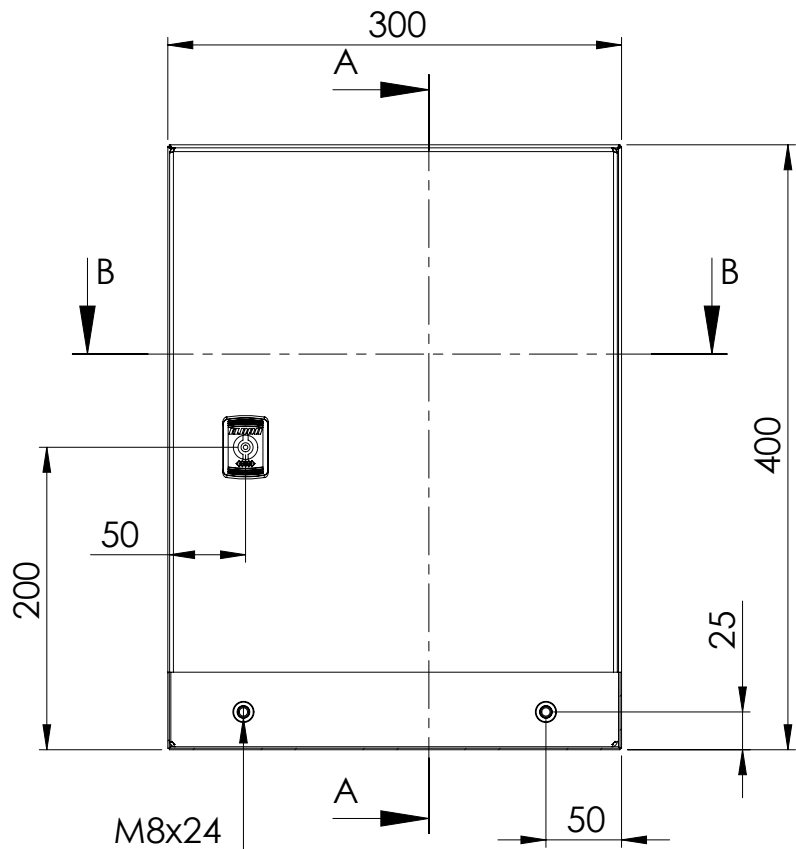

Front view

Sectional side view

Mounting plate

Sectional top view

Section A-A

Section B-B

Drawn by : bvgрма	Date: 14-03-2013	Finish: 240s pre grained stainless steel	SCALE:1:5
Checked by : mderpu	Date : 14-03-2013		
Revision : 01			
		Wall Mounting, Stainless steel, Single door enclosure	
		400 mm x 300 mm x 150 mm	

Reference number :	
ASR0403015	A4
ASR0403015-316	
Page 1/1	