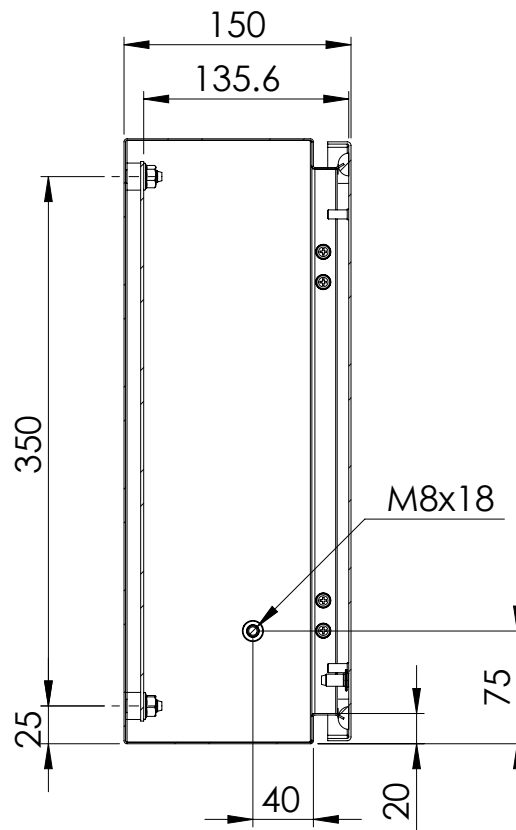

Front view

Sectional side view

Mounting plate

Sectional top view

Section A-A

Section B-B

Drawn by : bvgрма	Date: 14-03-2013	Finish: 240s pre grained stainless steel	SCALE:1:5
Checked by : mderpu	Date : 14-03-2013		
Revision : 01			
		Wall Mounting, Stainless steel, Single door enclosure	
		400 mm x 300 mm x 150 mm	

Reference number :	
ASR0403015	A4
ASR0403015-316	
Page 1/1	