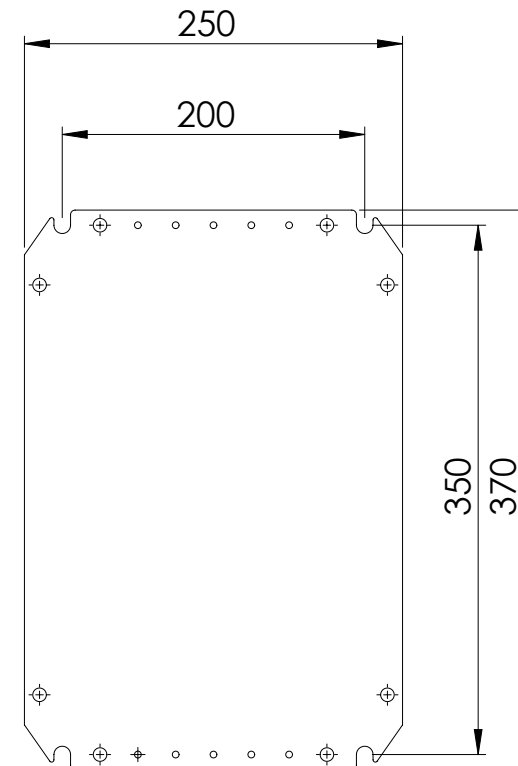

Front view

Sectional side view

Mounting plate

Sectional top view

Section A-A

Section B-B

Drawn by : bvgрма	Date: 14-03-2013	Finish: 240s pre grained stainless steel	SCALE:1:5
Checked by : mderpu	Date : 14-03-2013		
Revision : 01			
		Wall Mounting, Stainless steel, Single door enclosure	
		400 mm x 300 mm x 150 mm	

Reference number :	
ASR0403015	A4
ASR0403015-316	
Page 1/1	