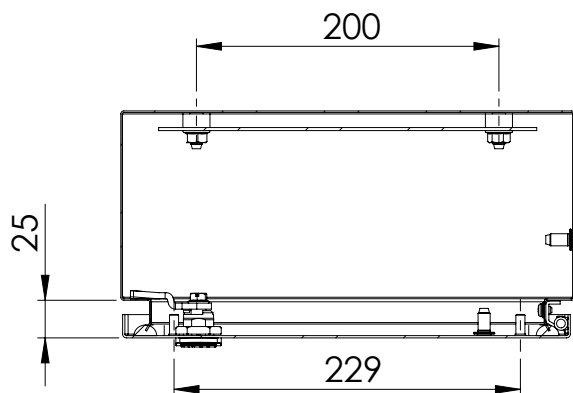

Front view

Sectional side view

Mounting plate

Sectional top view

Section A-A

Section B-B

Drawn by : bvgрма	Date: 14-03-2013	Finish: 240s pre grained stainless steel	SCALE:1:5
Checked by : mderpu	Date : 14-03-2013		
Revision : 01			
		Wall Mounting, Stainless steel, Single door enclosure	
		400 mm x 300 mm x 150 mm	

Reference number :	
ASR0403015	A4
ASR0403015-316	
Page 1/1	