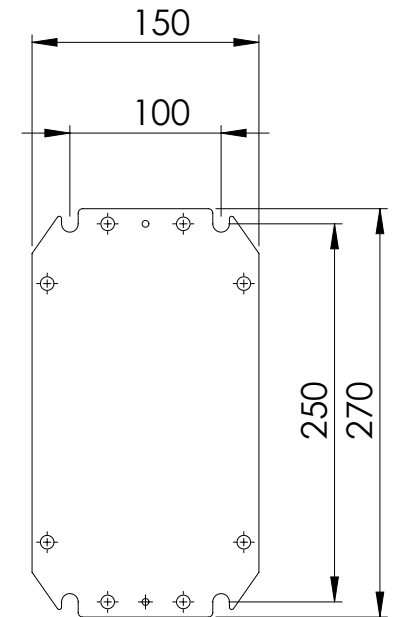

Front view

Sectional side view

Mounting plate

Sectional top view

Section A-A

Section B-B

Drawn by : bvgрма	Date: 14-03-2013	Finish: 240s pre grained stainless steel	SCALE:1:5	
Checked by : mderpu	Date : 14-03-2013			
Revision : 01				
		Wall Mounting, Stainless steel, Single door enclosure		Reference number : ASR0302015 ASR0302015-316
		300 mm x 200 mm x 150 mm		
				A4
				Page 1/1