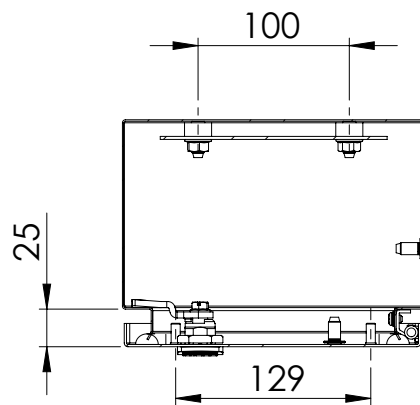

Front view

Sectional side view

Mounting plate

Sectional top view

Section A-A

Section B-B

Drawn by : bvgрма	Date: 14-03-2013	Finish: 240s pre grained stainless steel	SCALE:1:5	
Checked by : mderpu	Date : 14-03-2013			
Revision : 01				
		Wall Mounting, Stainless steel, Single door enclosure		Reference number : ASR0302015 ASR0302015-316
		300 mm x 200 mm x 150 mm		
				A4
				Page 1/1