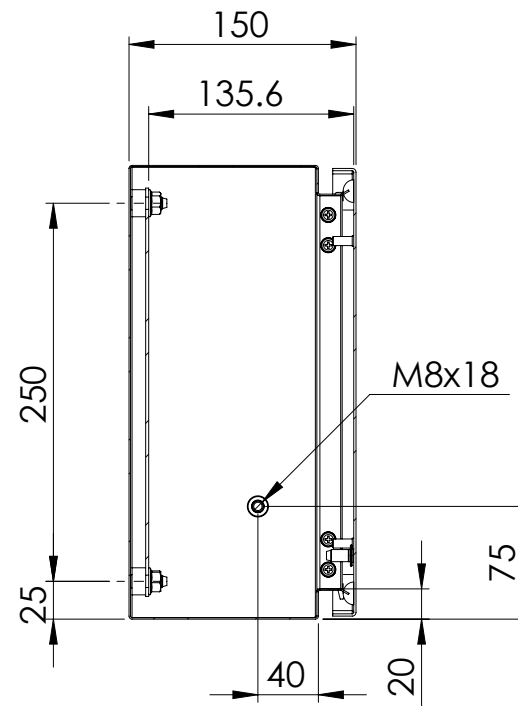

Front view

Sectional side view

Mounting plate

Sectional top view

Section A-A

Section B-B

Drawn by : bvgрма	Date: 14-03-2013	Finish: 240s pre grained stainless steel	SCALE:1:5	
Checked by : mderpu	Date : 14-03-2013			
Revision : 01				
		Wall Mounting, Stainless steel, Single door enclosure		Reference number : ASR0302015 ASR0302015-316
		300 mm x 200 mm x 150 mm		
				A4
				Page 1/1