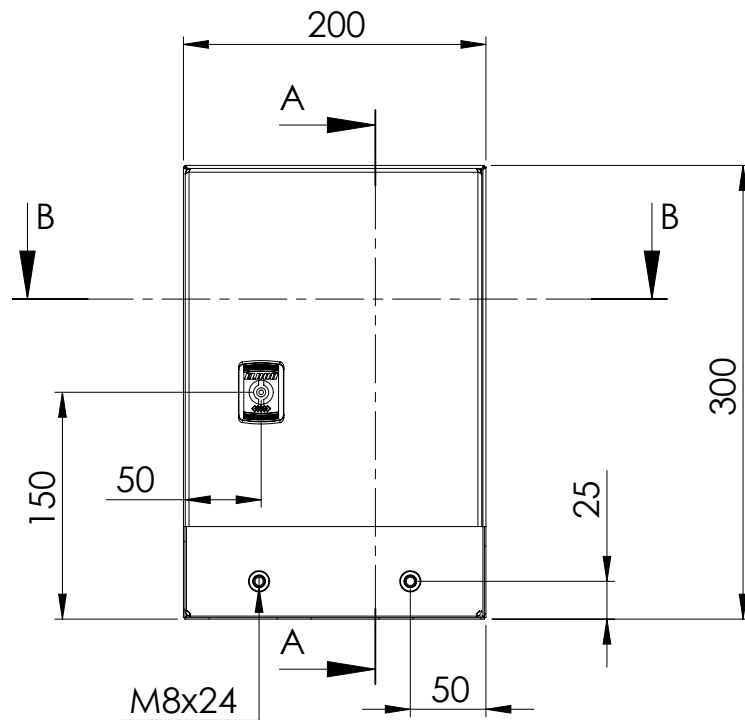

Front view

Sectional side view

Mounting plate

Sectional top view

Section A-A

Section B-B

Drawn by : bvgрма	Date: 14-03-2013	Finish: 240s pre grained stainless steel	SCALE:1:5	
Checked by : mderpu	Date : 14-03-2013			
Revision : 01				
		Wall Mounting, Stainless steel, Single door enclosure		Reference number : ASR0302015 ASR0302015-316
		300 mm x 200 mm x 150 mm		
				A4
				Page 1/1