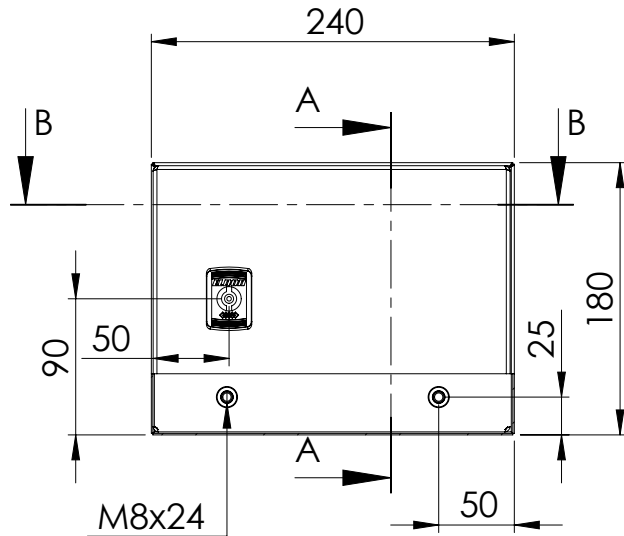

Front view

Sectional side view

Mounting plate

Sectional top view

Section A-A

Section B-B

Drawn by : bvgрма	Date: 14-03-2013	Finish: 240s pre grained stainless steel	SCALE:1:5	
Checked by : mderpu	Date: 14-03-2013			
Revision : 01				
		Wall Mounting, Stainless steel, Single door enclosure		Reference number : ASR0182415 ASR0182415-316
		180 mm x 240 mm x 150 mm		
				Page 1/1