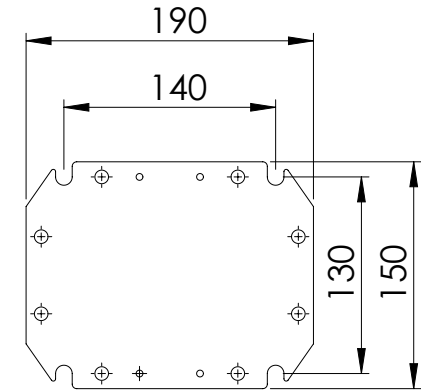

Front view

Sectional side view

Mounting plate

Sectional top view

Section A-A

Section B-B

Drawn by : bvgрма	Date: 14-03-2013	Finish: 240s pre grained stainless steel	SCALE:1:5	
Checked by : mderpu	Date: 14-03-2013			
Revision : 01				
		Wall Mounting, Stainless steel, Single door enclosure		Reference number : ASR0182415 ASR0182415-316
		180 mm x 240 mm x 150 mm		
				Page 1/1