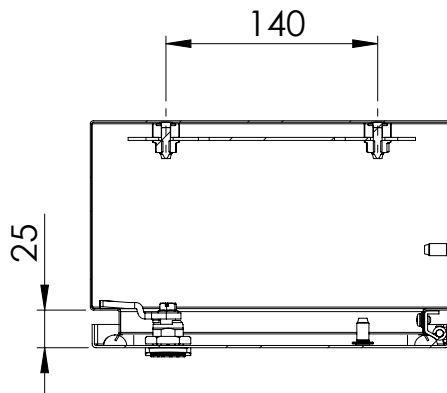

Front view

Sectional side view

Mounting plate

Sectional top view

Section A-A

Section B-B

Drawn by : bvgрма	Date: 14-03-2013	Finish: 240s pre grained stainless steel	SCALE:1:5	
Checked by : mderpu	Date: 14-03-2013			
Revision : 01				
		Wall Mounting, Stainless steel, Single door enclosure		Reference number : ASR0182415 ASR0182415-316
		180 mm x 240 mm x 150 mm		
				Page 1/1