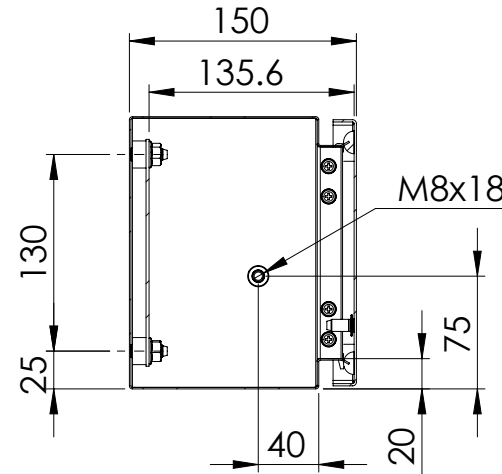

Front view

Sectional side view

Mounting plate

Sectional top view

Section A-A

Section B-B

Drawn by : bvgрма	Date: 14-03-2013	Finish: 240s pre grained stainless steel	SCALE:1:5	
Checked by : mderpu	Date: 14-03-2013			
Revision : 01				
		Wall Mounting, Stainless steel, Single door enclosure		Reference number : ASR0182415 ASR0182415-316
		180 mm x 240 mm x 150 mm		
				Page 1/1