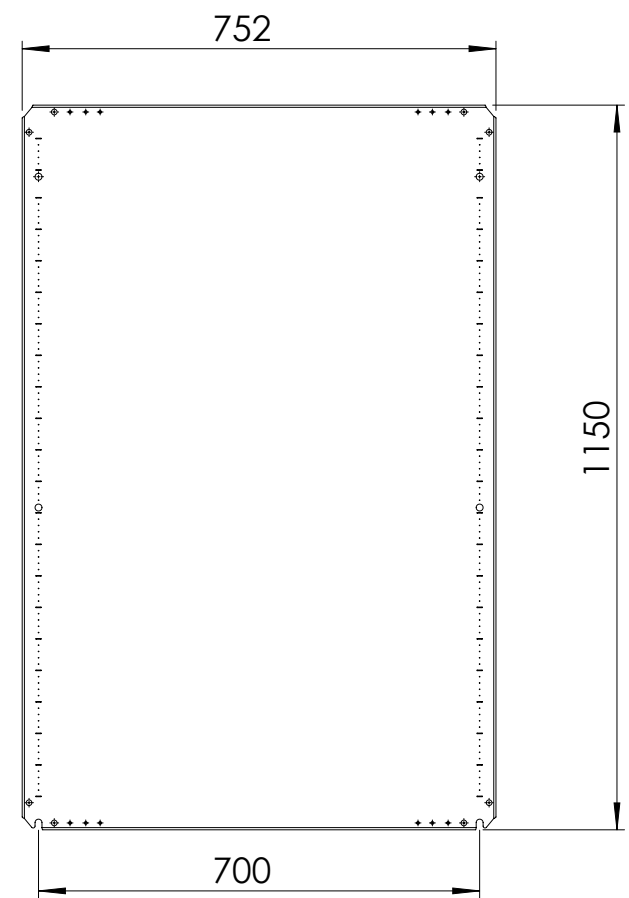

Sectional side view

SECTION A-A

Mounting plate

Sectional top view

SECTION B-B

Drawn by : bvgрма	Date: 27-05-2013	Finish : 240s pre grained stainless steel	SCALE:1:12
Checked by : mderpu	Date : 27-05-2013		
Revision : 01			
	Wall Mounting,Stainless steel single door with integrated rain hood enclosure		Reference number : AFS12084 AFS12084-316
	1200 mm x 800 mm x 400 mm		