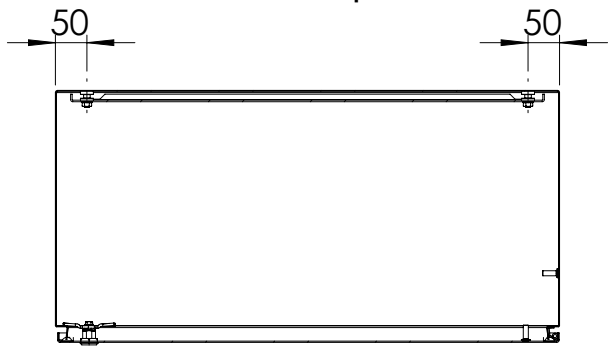

Sectional side view

SECTION A-A

Mounting plate

Sectional top view

SECTION B-B

Drawn by : bvgрма	Date: 27-05-2013	Finish : 240s pre grained stainless steel	SCALE:1:12
Checked by : mderpu	Date : 27-05-2013		
Revision : 01			
	Wall Mounting,Stainless steel single door with integrated rain hood enclosure		Reference number : AFS12084 AFS12084-316
	1200 mm x 800 mm x 400 mm		