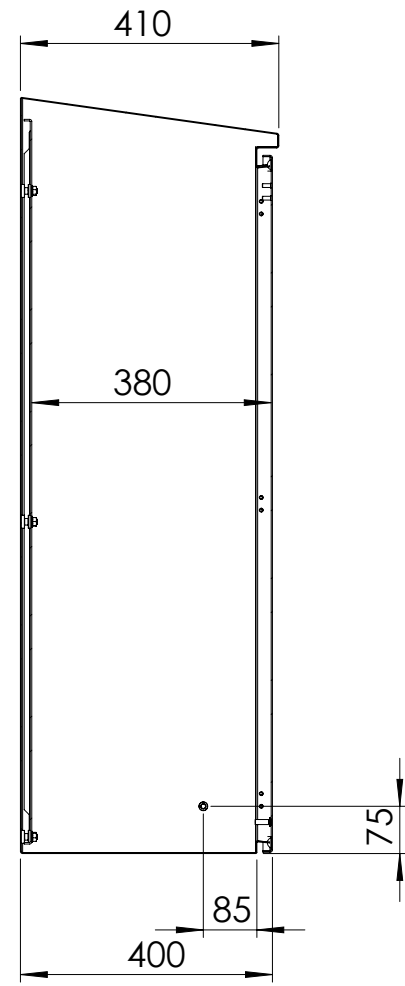

Sectional side view

SECTION A-A

Mounting plate

Sectional top view

SECTION B-B

Drawn by : bvgрма	Date: 27-05-2013	Finish : 240s pre grained stainless steel	SCALE:1:12
Checked by : mderpu	Date : 27-05-2013		
Revision : 01			
	Wall Mounting,Stainless steel single door with integrated rain hood enclosure		Reference number : AFS12084 AFS12084-316
	1200 mm x 800 mm x 400 mm		