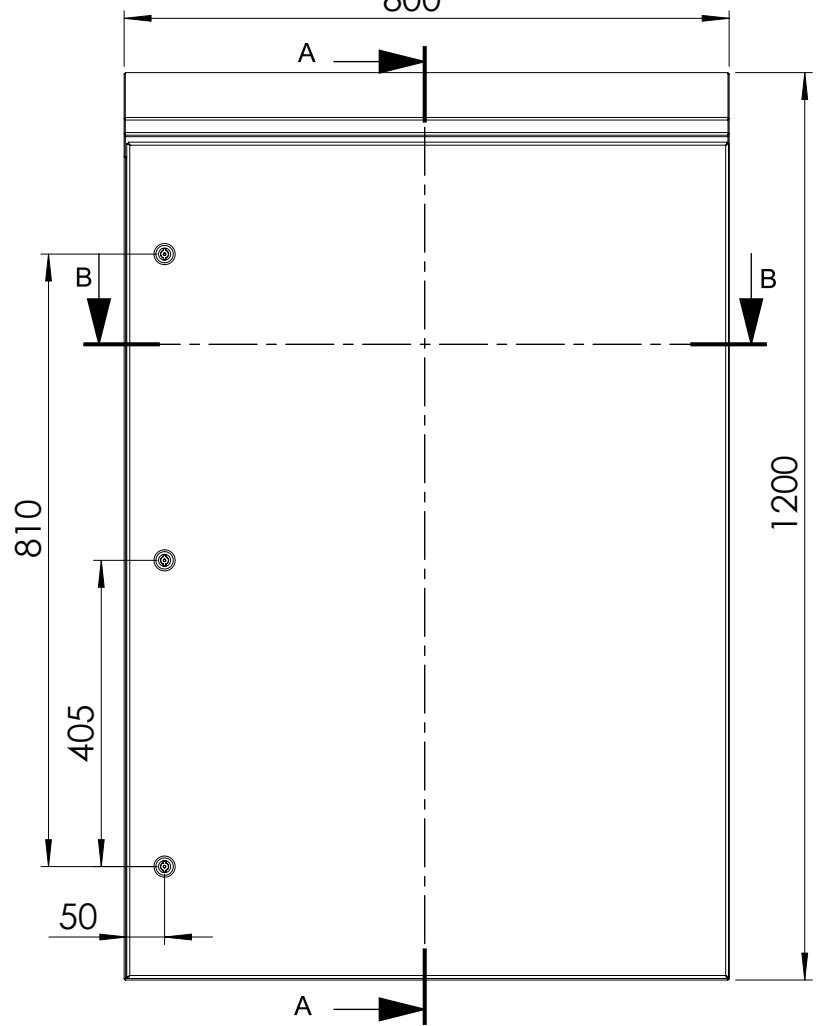

Front view
800

Sectional side view
310

Mounting plate
752

Sectional top view

SECTION B-B

Drawn by : bvgma	Date: 27-05-2013	Finish : 240s pre grained stainless steel	SCALE:1:10
Checked by : mderpu	Date : 27-05-2013		
Revision : 01			

Wall Mounting,Stainless steel single door with integrated rain hood enclosure
1200 mm x 800 mm x 300 mm

Reference number :
AFS12083
AFS12083-316

A4