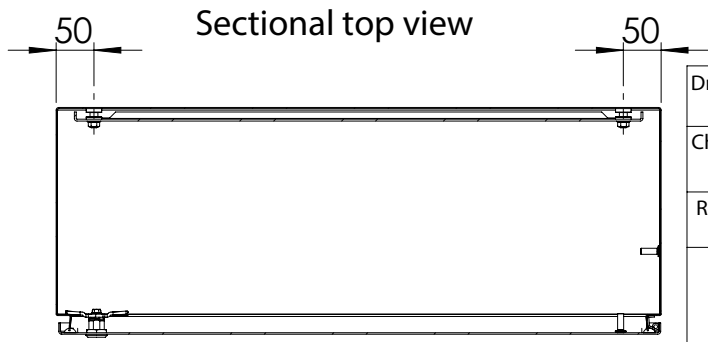

Front view
800

Sectional side view
310

Mounting plate
752

Sectional top view

SECTION B-B

Drawn by : bvgma	Date: 27-05-2013	Finish : 240s pre grained stainless steel	SCALE:1:10
Checked by : mderpu	Date : 27-05-2013		
Revision : 01			

Wall Mounting,Stainless steel single door with integrated rain hood enclosure
1200 mm x 800 mm x 300 mm

Reference number :
AFS12083
AFS12083-316

A4