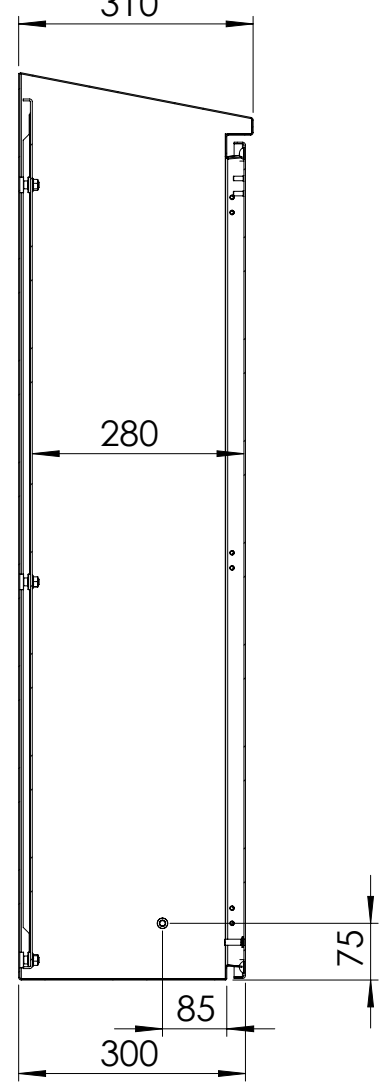

Front view
800

Sectional side view
310

Mounting plate
752

Sectional top view

SECTION B-B

Drawn by : bvgma	Date: 27-05-2013	Finish : 240s pre grained stainless steel	SCALE:1:10
Checked by : mderpu	Date : 27-05-2013		
Revision : 01			

Wall Mounting,Stainless steel single door with integrated rain hood enclosure
1200 mm x 800 mm x 300 mm

Reference number :
AFS12083
AFS12083-316

A4