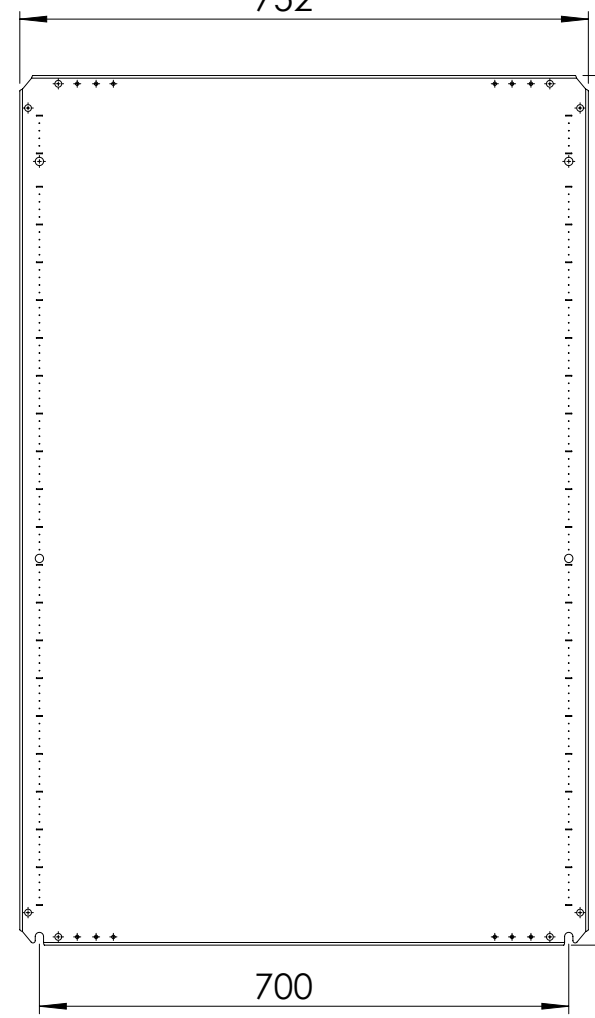

Front view
800

Sectional side view
310

Mounting plate
752

Sectional top view

SECTION B-B

Drawn by : bvgma	Date: 27-05-2013	Finish : 240s pre grained stainless steel	SCALE:1:10
Checked by : mderpu	Date : 27-05-2013		
Revision : 01			

Wall Mounting,Stainless steel single door with integrated rain hood enclosure
1200 mm x 800 mm x 300 mm

Reference number :
AFS12083
AFS12083-316

A4