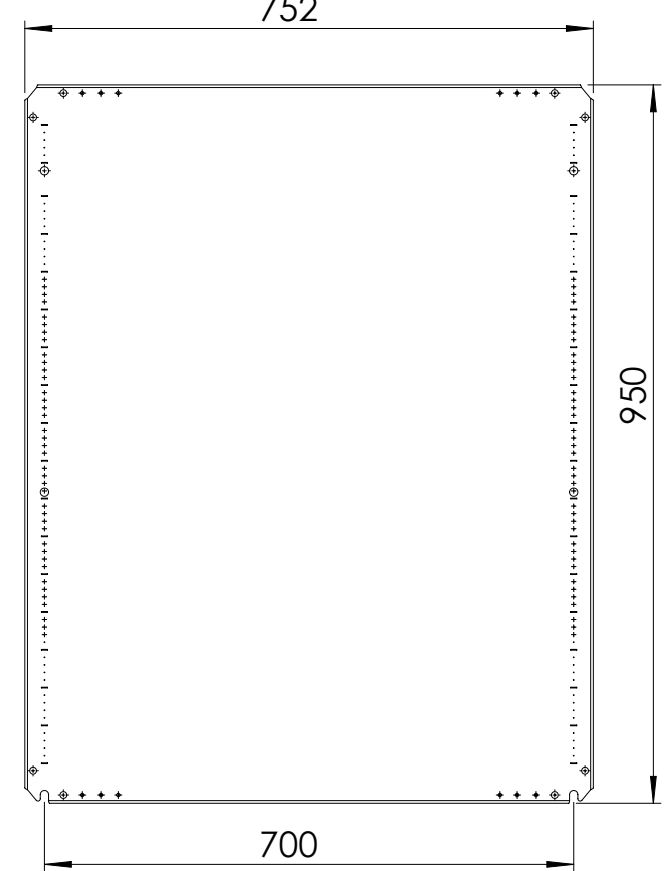

Front view  
800

Sectional side view  
310

Mounting plate  
752

Sectional top view

SECTION B-B

SECTION A-A

Drawn by : bvgрма	Date: 27-05-2013	Finish : 240s pre grained stainless steel	SCALE:1:10
Checked by : mderpu	Date : 27-05-2013		
Revision : 01			

Wall Mounting,Stainless steel single door with integrated rain hood enclosure

1000 mm x 800 mm x 300 mm

Reference number :  
AFS10083  
AFS10083-316

A4