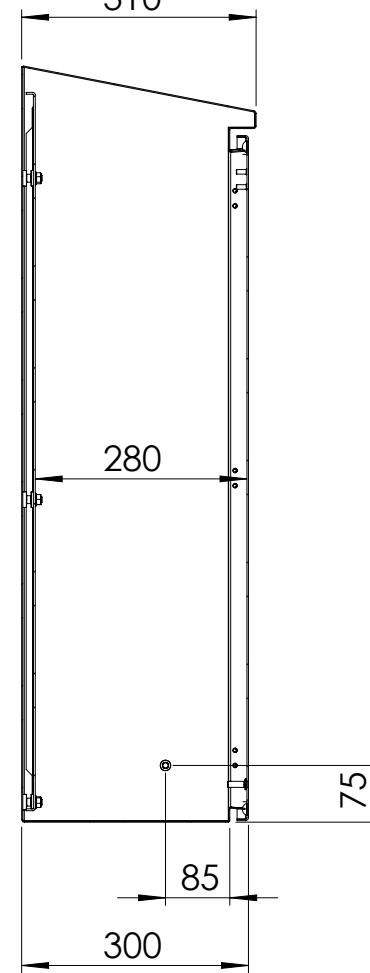

Front view  
800

Sectional side view  
310

Mounting plate  
752

Sectional top view

SECTION B-B

SECTION A-A

Drawn by : bvgрма	Date: 27-05-2013	Finish : 240s pre grained stainless steel	SCALE:1:10
Checked by : mderpu	Date : 27-05-2013		
Revision : 01			

Wall Mounting,Stainless steel single door with integrated rain hood enclosure

1000 mm x 800 mm x 300 mm

Reference number :  
AFS10083  
AFS10083-316

A4