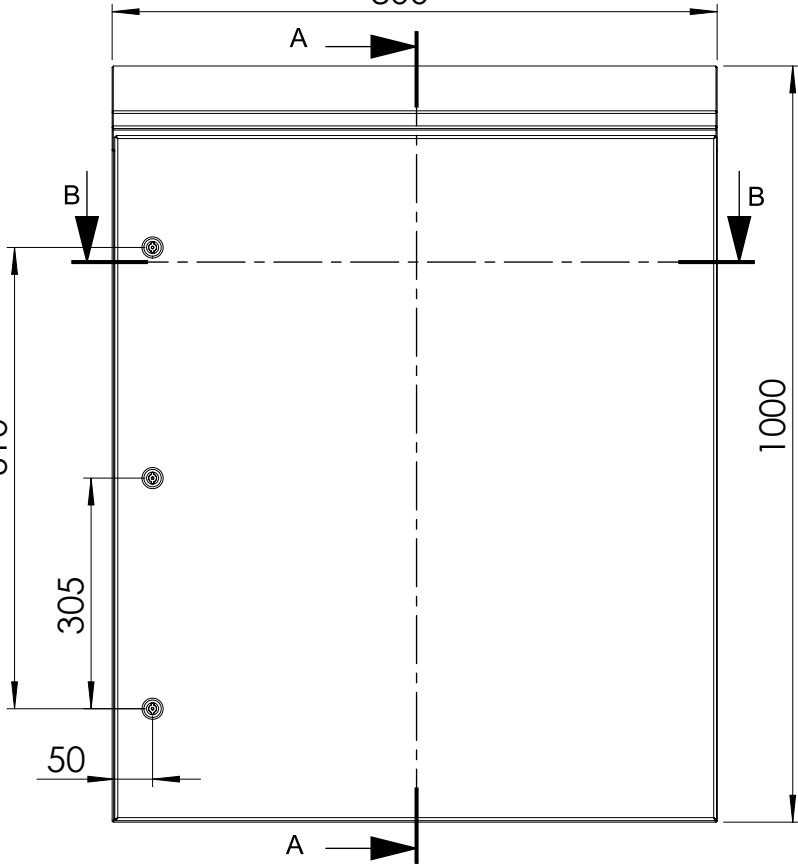

Front view  
800

Sectional side view  
310

Mounting plate  
752

Sectional top view

SECTION B-B

SECTION A-A

Drawn by : bvgрма	Date: 27-05-2013	Finish : 240s pre grained stainless steel	SCALE:1:10
Checked by : mderpu	Date : 27-05-2013		
Revision : 01			

Wall Mounting,Stainless steel single door with integrated rain hood enclosure

1000 mm x 800 mm x 300 mm

Reference number :  
AFS10083  
AFS10083-316

A4