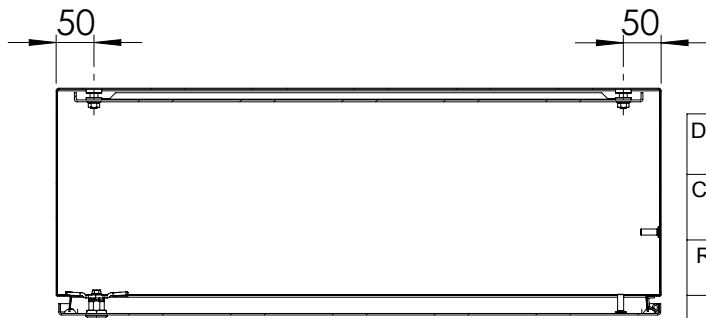

Front view  
800

Sectional side view  
310

Mounting plate  
752

Sectional top view

SECTION B-B

SECTION A-A

Drawn by : bvgрма	Date: 27-05-2013	Finish : 240s pre grained stainless steel	SCALE:1:10
Checked by : mderpu	Date : 27-05-2013		
Revision : 01			

Wall Mounting,Stainless steel single door with integrated rain hood enclosure

1000 mm x 800 mm x 300 mm

Reference number :  
AFS10083  
AFS10083-316

A4