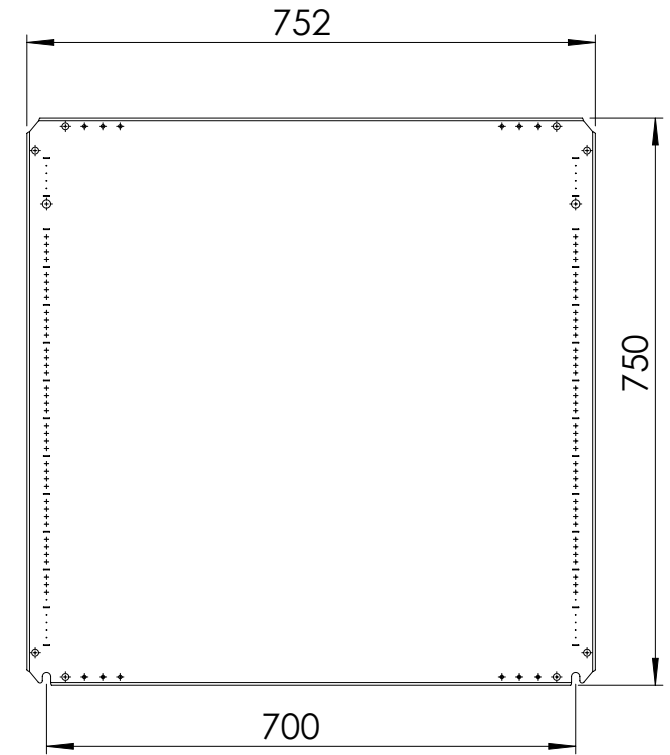

Front view

Sectional side view

Mounting plate

Sectional top view

SECTION A-A

SECTION B-B

Drawn by : bvgрма	Date: 27-05-2013	Finish : 240s pre grained stainless steel	SCALE:1:10
Checked by : mderpu	Date : 27-05-2013		
Revision : 01			

Wall Mounting,Stainless steel single door with integrated rain hood enclosure  
800 mm x 800 mm x 300 mm

Reference number :	A4
AFS08083 AFS08083-316	