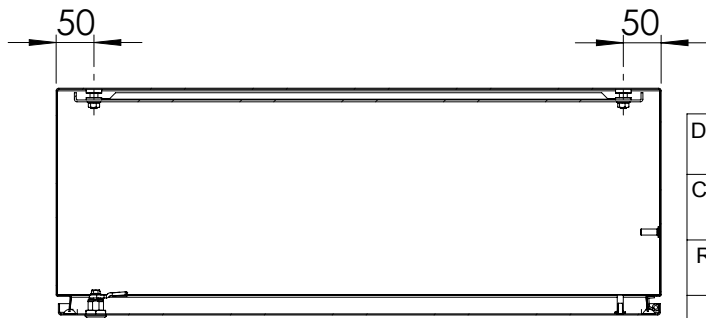

Front view

Sectional side view

Mounting plate

Sectional top view

SECTION A-A

SECTION B-B

Drawn by : bvgрма	Date: 27-05-2013	Finish : 240s pre grained stainless steel	SCALE:1:10
Checked by : mderpu	Date : 27-05-2013		
Revision : 01			

Wall Mounting,Stainless steel single door with integrated rain hood enclosure  
800 mm x 800 mm x 300 mm

Reference number :	A4
AFS08083 AFS08083-316	