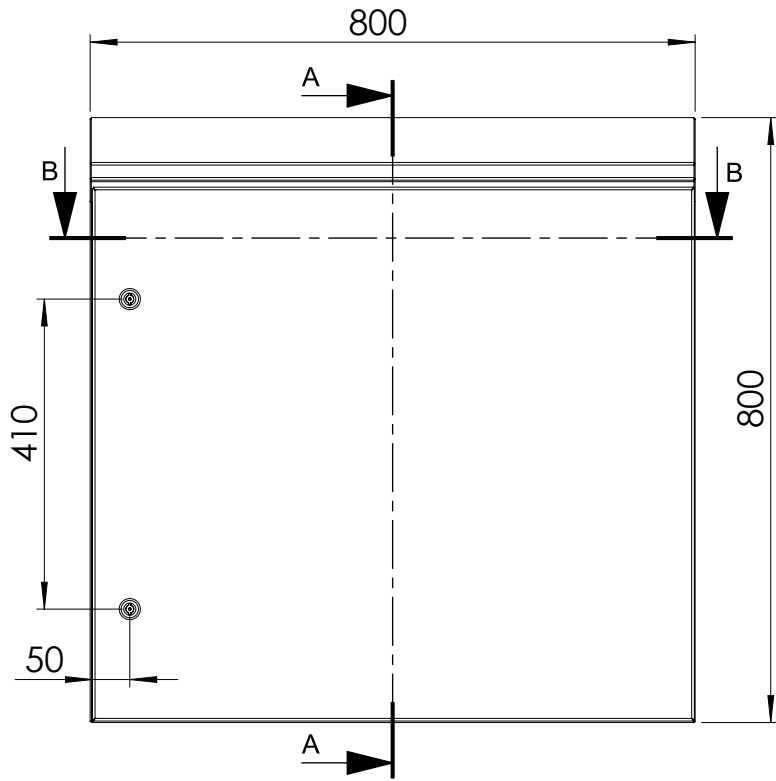

Front view

Sectional side view

Mounting plate

Sectional top view

SECTION A-A

SECTION B-B

Drawn by : bvgрма	Date: 27-05-2013	Finish : 240s pre grained stainless steel	SCALE:1:10
Checked by : mderpu	Date : 27-05-2013		
Revision : 01			

Wall Mounting,Stainless steel single door with integrated rain hood enclosure  
800 mm x 800 mm x 300 mm

Reference number :	A4
AFS08083 AFS08083-316	