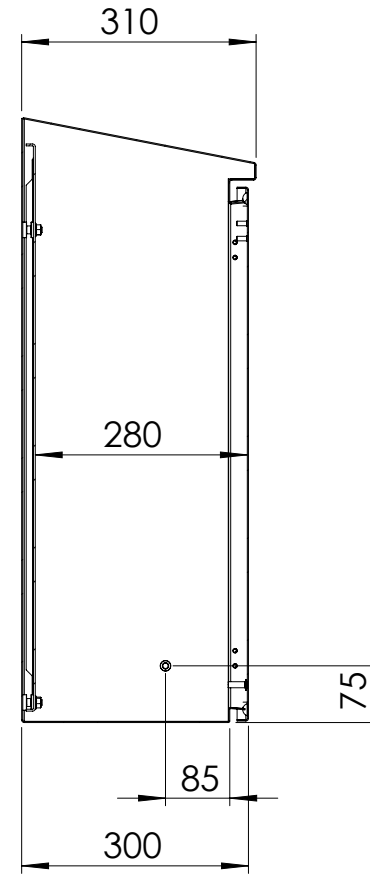

Front view

Sectional side view

Mounting plate

Sectional top view

SECTION A-A

SECTION B-B

Drawn by : bvgрма	Date: 27-05-2013	Finish : 240s pre grained stainless steel	SCALE:1:10
Checked by : mderpu	Date : 27-05-2013		
Revision : 01			

Wall Mounting,Stainless steel single door with integrated rain hood enclosure  
800 mm x 800 mm x 300 mm

Reference number :	A4
AFS08083 AFS08083-316	