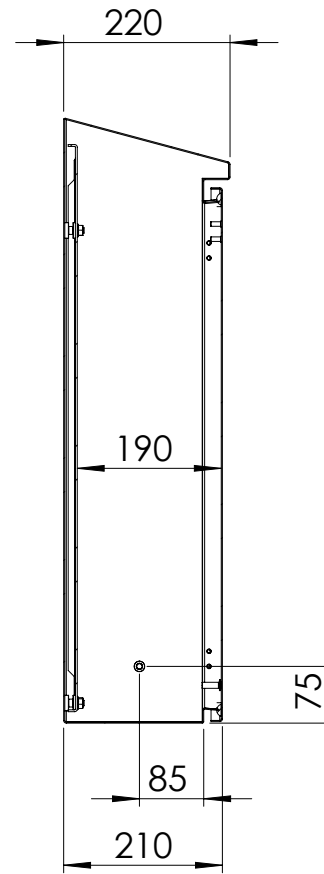

Front view

Sectional side view

Mounting plate

Sectional top view

SECTION A-A

SECTION B-B

Drawn by : bvgрма	Date: 27-05-2013	Finish : 240s pre grained stainless steel	SCALE:1:10
Checked by : mderpu	Date : 27-05-2013		
Revision : 01			

Wall Mounting,Stainless steel single door with integrated rain hood enclosure
800 mm x 800 mm x 210 mm

Reference number :	A4
AFS08082 AFS08082-316	