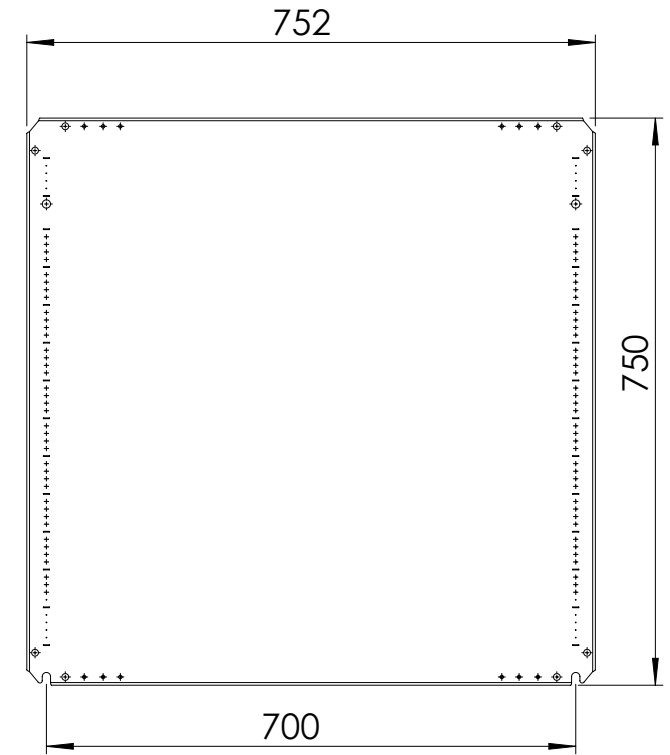

Front view

Sectional side view

Mounting plate

Sectional top view

SECTION A-A

SECTION B-B

Drawn by : bvgрма	Date: 27-05-2013	Finish : 240s pre grained stainless steel	SCALE:1:10
Checked by : mderpu	Date : 27-05-2013		
Revision : 01			

Wall Mounting,Stainless steel single door with integrated rain hood enclosure
800 mm x 800 mm x 210 mm

Reference number :	A4
AFS08082 AFS08082-316	