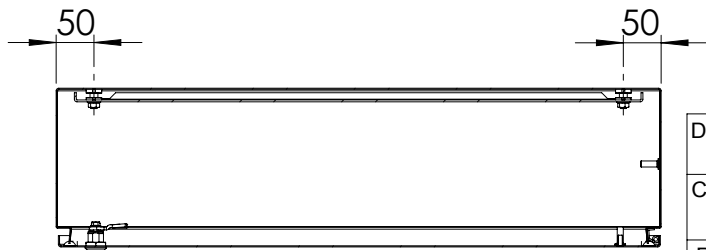

Front view

Sectional side view

Mounting plate

Sectional top view

SECTION A-A

SECTION B-B

Drawn by : bvgрма	Date: 27-05-2013	Finish : 240s pre grained stainless steel	SCALE:1:10
Checked by : mderpu	Date : 27-05-2013		
Revision : 01			

Wall Mounting,Stainless steel single door with integrated rain hood enclosure
800 mm x 800 mm x 210 mm

Reference number :	A4
AFS08082 AFS08082-316	