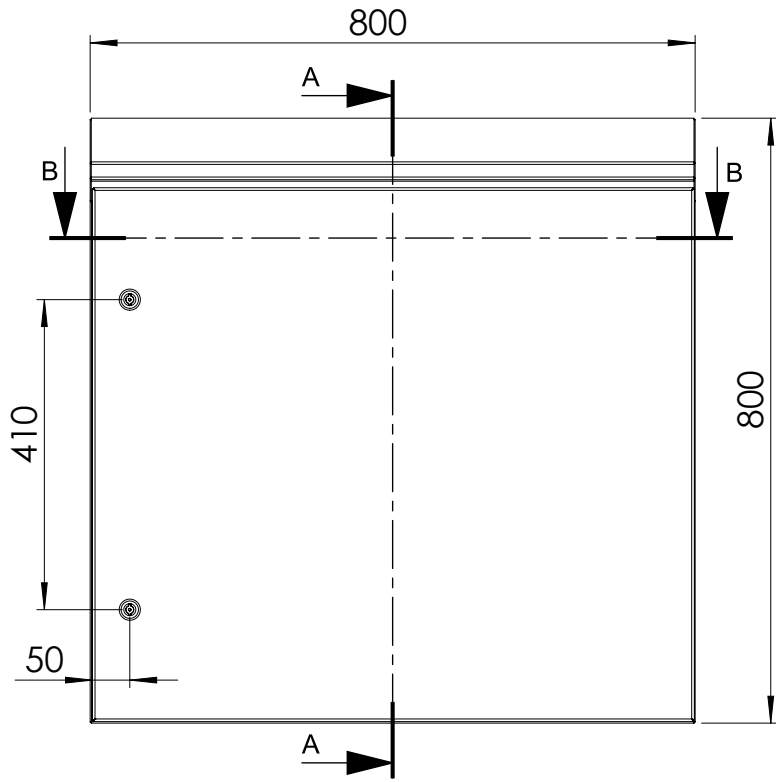

Front view

Sectional side view

Mounting plate

Sectional top view

SECTION A-A

SECTION B-B

Drawn by : bvgрма	Date: 27-05-2013	Finish : 240s pre grained stainless steel	SCALE:1:10
Checked by : mderpu	Date : 27-05-2013		
Revision : 01			

Wall Mounting,Stainless steel single door with integrated rain hood enclosure
800 mm x 800 mm x 210 mm

Reference number :	A4
AFS08082 AFS08082-316	