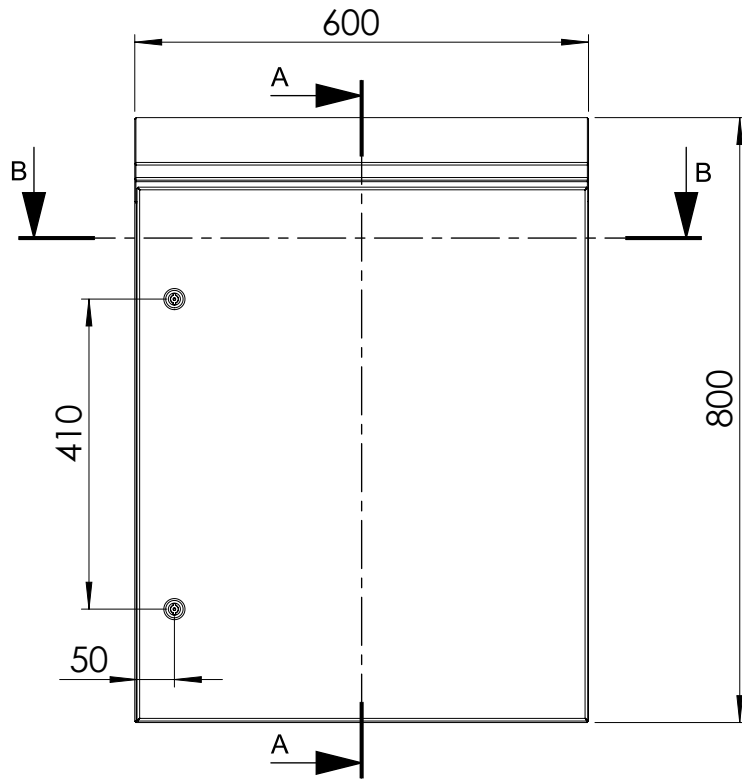

Front view

Sectional side view

SECTION A-A

Mounting plate

Sectional top view

SECTION B-B

Drawn by : bvgрма	Date: 27-05-2013	Finish : 240s pre grained stainless steel	SCALE:1:10	
Checked by : mderpu	Date : 27-05-2013			
Revision : 01				
		Wall Mounting,Stainless steel single door with integrated rain hood enclosure	Reference number :	
		800 mm x 600 mm x 300 mm		AFS08063 AFS08063-316