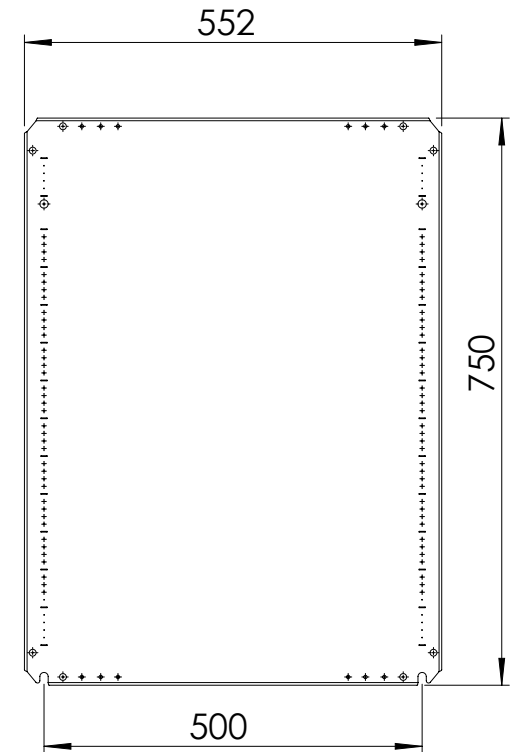

Front view

Sectional side view

SECTION A-A

Mounting plate

Sectional top view

SECTION B-B

Drawn by : bvgрма	Date: 27-05-2013	Finish : 240s pre grained stainless steel	SCALE:1:10	
Checked by : mderpu	Date : 27-05-2013			
Revision : 01				
		Wall Mounting,Stainless steel single door with integrated rain hood enclosure	Reference number :	
		800 mm x 600 mm x 300 mm		AFS08063 AFS08063-316