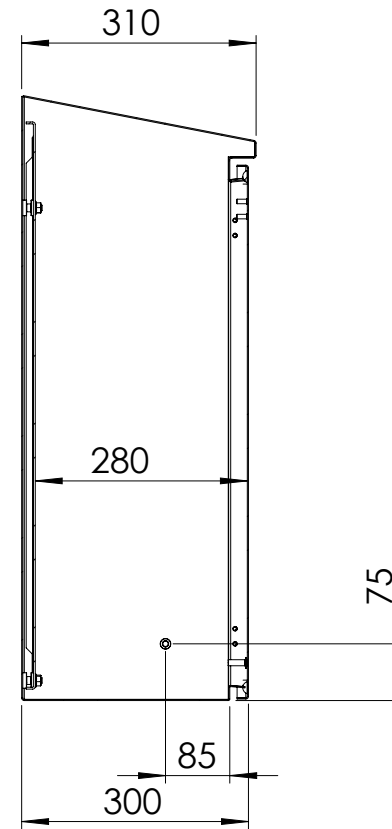

Front view

Sectional side view

SECTION A-A

Mounting plate

Sectional top view

SECTION B-B

Drawn by : bvgрма	Date: 27-05-2013	Finish : 240s pre grained stainless steel	SCALE:1:10	
Checked by : mderpu	Date : 27-05-2013			
Revision : 01				
		Wall Mounting,Stainless steel single door with integrated rain hood enclosure	Reference number :	
		800 mm x 600 mm x 300 mm		AFS08063 AFS08063-316