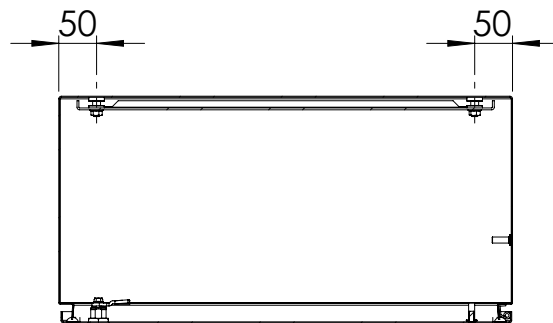

Front view

Sectional side view

SECTION A-A

Mounting plate

Sectional top view

SECTION B-B

Drawn by : bvgрма	Date: 27-05-2013	Finish : 240s pre grained stainless steel	SCALE:1:10	
Checked by : mderpu	Date : 27-05-2013			
Revision : 01				
		Wall Mounting,Stainless steel single door with integrated rain hood enclosure	Reference number :	
		800 mm x 600 mm x 300 mm		AFS08063 AFS08063-316