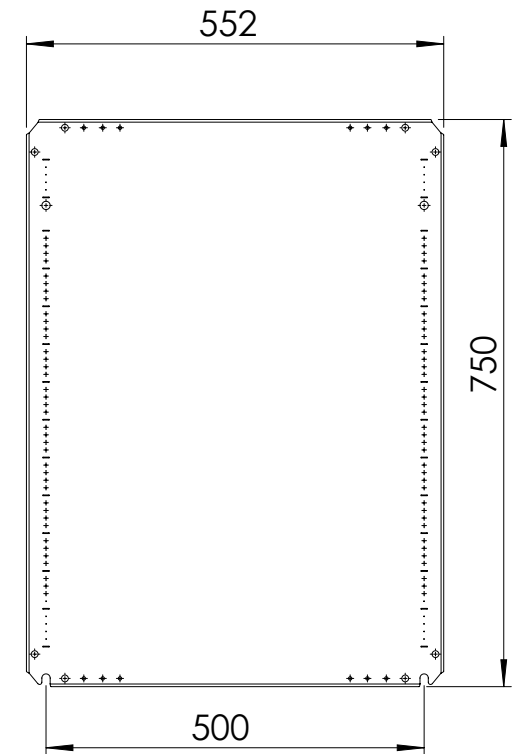

Front view

Sectional side view

SECTION A-A

Mounting plate

Sectional top view

SECTION B-B

Drawn by : bvgрма	Date: 27-05-2013	Finish : 240s pre grained stainless steel	SCALE:1:10
Checked by : mderpu	Date : 27-05-2013		
Revision : 01			
		Wall Mounting,Stainless steel single door with integrated rain hood enclosure	Reference number : AFS08062 AFS08062-316
		800 mm x 600 mm x 210 mm	
			Page 1/1