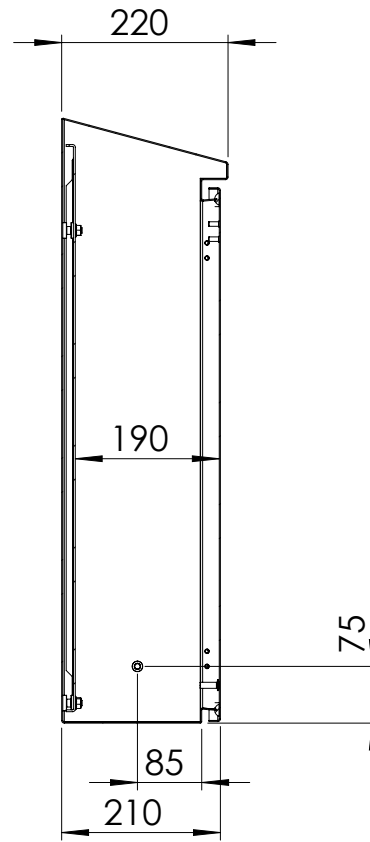

Front view

Sectional side view

SECTION A-A

Mounting plate

Sectional top view

SECTION B-B

Drawn by : bvgрма	Date: 27-05-2013	Finish : 240s pre grained stainless steel	SCALE:1:10
Checked by : mderpu	Date : 27-05-2013		
Revision : 01			
		Wall Mounting,Stainless steel single door with integrated rain hood enclosure	Reference number : AFS08062 AFS08062-316
		800 mm x 600 mm x 210 mm	
			Page 1/1