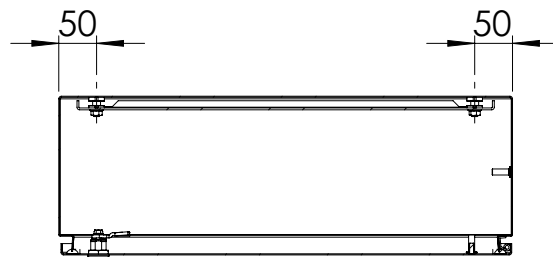

Front view

Sectional side view

SECTION A-A

Mounting plate

Sectional top view

SECTION B-B

Drawn by : bvgрма	Date: 27-05-2013	Finish : 240s pre grained stainless steel	SCALE:1:10
Checked by : mderpu	Date : 27-05-2013		
Revision : 01			
		Wall Mounting,Stainless steel single door with integrated rain hood enclosure	Reference number : AFS08062 AFS08062-316
		800 mm x 600 mm x 210 mm	
			Page 1/1