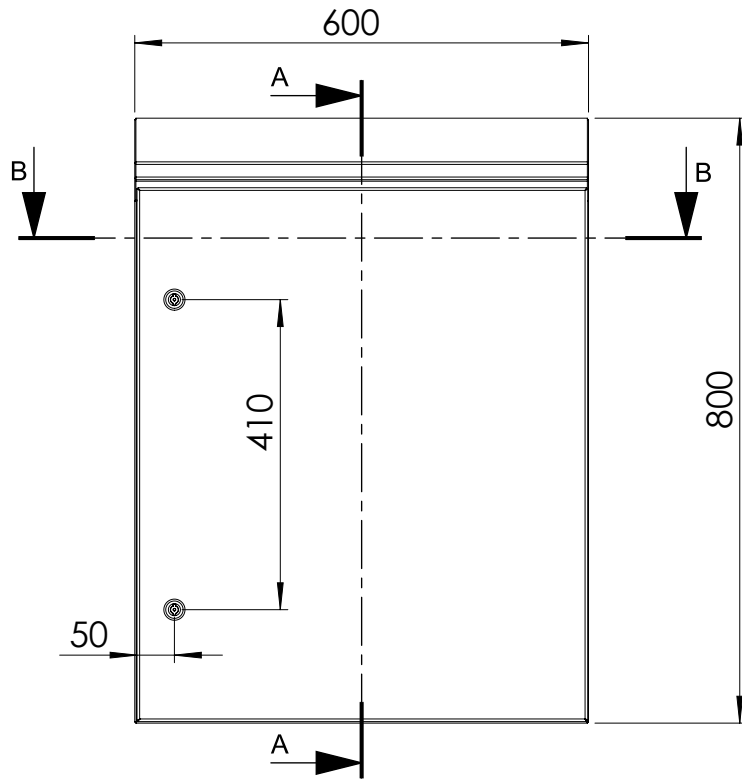

Front view

Sectional side view

SECTION A-A

Mounting plate

Sectional top view

SECTION B-B

Drawn by : bvgрма	Date: 27-05-2013	Finish : 240s pre grained stainless steel	SCALE:1:10
Checked by : mderpu	Date : 27-05-2013		
Revision : 01			
		Wall Mounting,Stainless steel single door with integrated rain hood enclosure	Reference number : AFS08062 AFS08062-316
		800 mm x 600 mm x 210 mm	
			Page 1/1