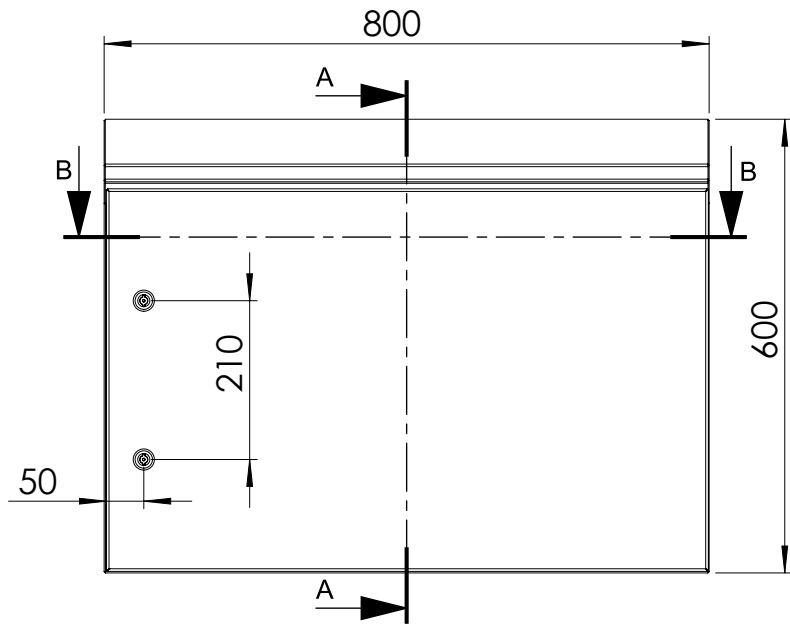

Front view

Sectional side view

SECTION A-A

Mounting plate

Sectional top view

SECTION B-B

Drawn by : bvgрма	Date: 27-05-2013	Finish : 240s pre grained stainless steel	SCALE:1:8
Checked by : mderpu	Date : 27-05-2013		
Revision : 01			

Wall Mounting,Stainless steel single door with integrated rain hood enclosure  
600 mm x 800 mm x 300 mm

Reference number :  
AFS06083  
AFS06083-316

A4