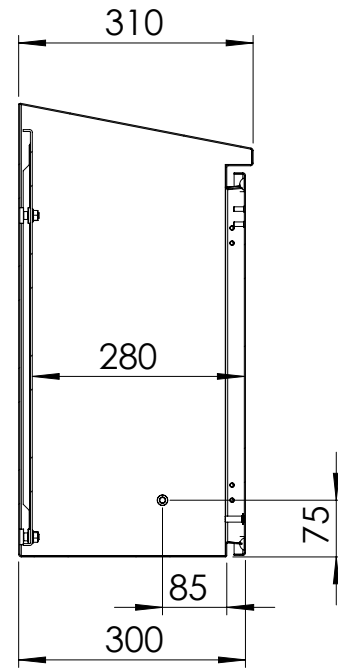

Front view

Sectional side view

SECTION A-A

Mounting plate

Sectional top view

SECTION B-B

Drawn by : bvgрма	Date: 27-05-2013	Finish : 240s pre grained stainless steel	SCALE:1:8
Checked by : mderpu	Date : 27-05-2013		
Revision : 01			

Wall Mounting,Stainless steel single door with integrated rain hood enclosure  
600 mm x 800 mm x 300 mm

Reference number :  
AFS06083  
AFS06083-316

A4