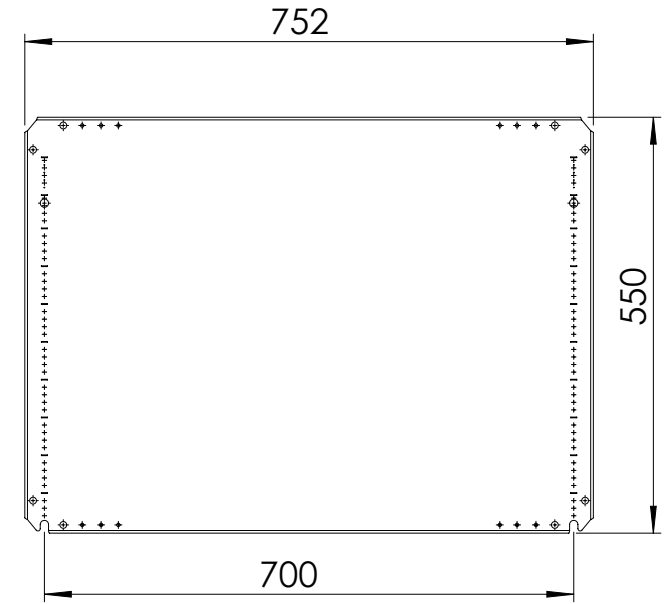

Front view

Sectional side view

SECTION A-A

Mounting plate

Sectional top view

SECTION B-B

Drawn by : bvgрма	Date: 27-05-2013	Finish : 240s pre grained stainless steel	SCALE:1:8
Checked by : mderpu	Date : 27-05-2013		
Revision : 01			

Wall Mounting,Stainless steel single door with integrated rain hood enclosure  
600 mm x 800 mm x 300 mm

Reference number :  
AFS06083  
AFS06083-316

A4