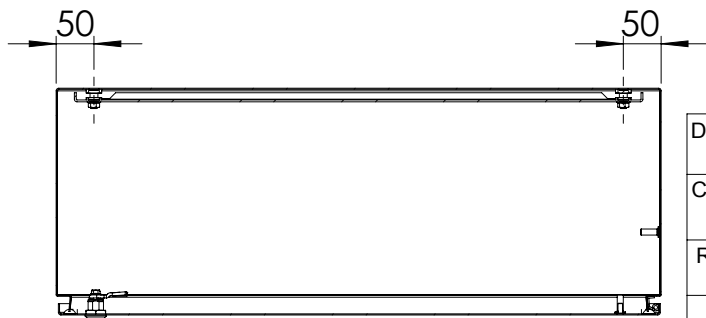

Front view

Sectional side view

SECTION A-A

Mounting plate

Sectional top view

SECTION B-B

Drawn by : bvgрма	Date: 27-05-2013	Finish : 240s pre grained stainless steel	SCALE:1:8
Checked by : mderpu	Date : 27-05-2013		
Revision : 01			

Wall Mounting,Stainless steel single door with integrated rain hood enclosure  
600 mm x 800 mm x 300 mm

Reference number :  
AFS06083  
AFS06083-316

A4