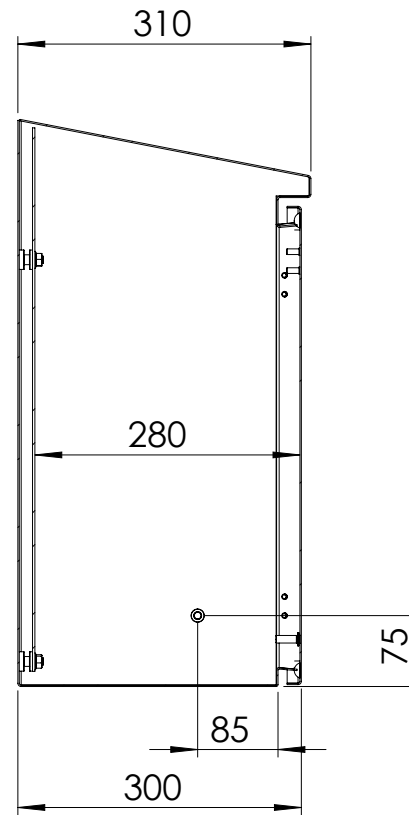

Front view

Sectional side view

Mounting plate

Sectional top view

SECTION A-A

SECTION B-B

Drawn by : bvgрма	Date: 27-05-2013	Finish : 240s pre grained stainless steel	SCALE:1:8
Checked by : mderpu	Date : 27-05-2013		
Revision : 01			
		Wall Mounting,Stainless steel single door with integrated rain hood enclosure	Reference number :
		600 mm x 600 mm x 300 mm	AFS06063 AFS06063-316
			A4
			Page 1/1