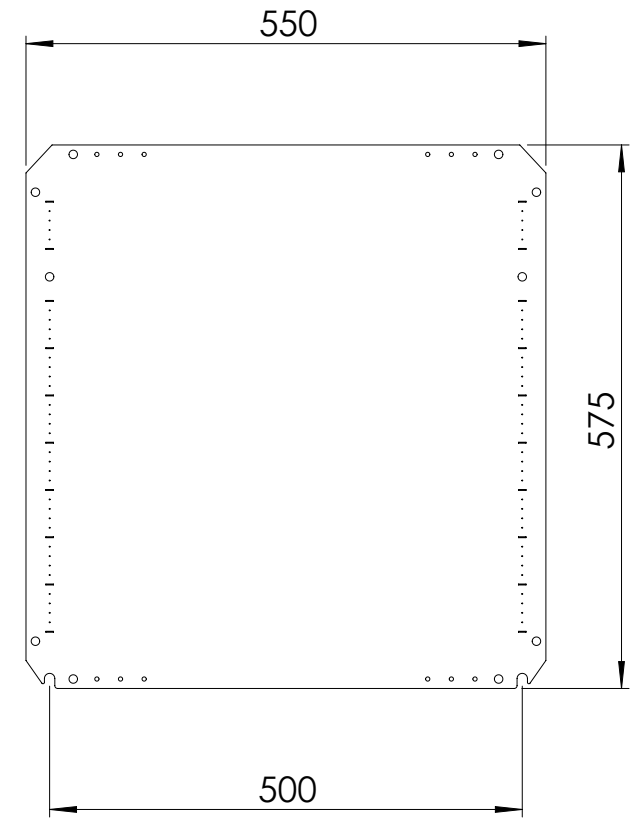

Front view

Sectional side view

Mounting plate

Sectional top view

SECTION A-A

SECTION B-B

Drawn by : bvgрма	Date: 27-05-2013	Finish : 240s pre grained stainless steel	SCALE:1:8
Checked by : mderpu	Date : 27-05-2013		
Revision : 01			
		Wall Mounting,Stainless steel single door with integrated rain hood enclosure	Reference number :
		600 mm x 600 mm x 300 mm	AFS06063 AFS06063-316
			A4
			Page 1/1