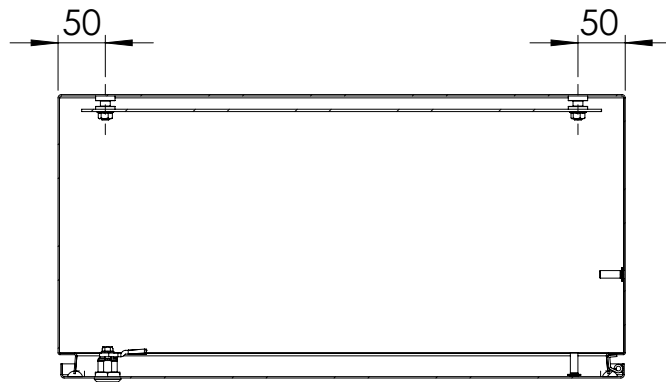

Front view

Sectional side view

Mounting plate

Sectional top view

SECTION A-A

SECTION B-B

Drawn by : bvgрма	Date: 27-05-2013	Finish : 240s pre grained stainless steel	SCALE:1:8
Checked by : mderpu	Date : 27-05-2013		
Revision : 01			
		Wall Mounting,Stainless steel single door with integrated rain hood enclosure	Reference number :
		600 mm x 600 mm x 300 mm	AFS06063 AFS06063-316
			A4
			Page 1/1