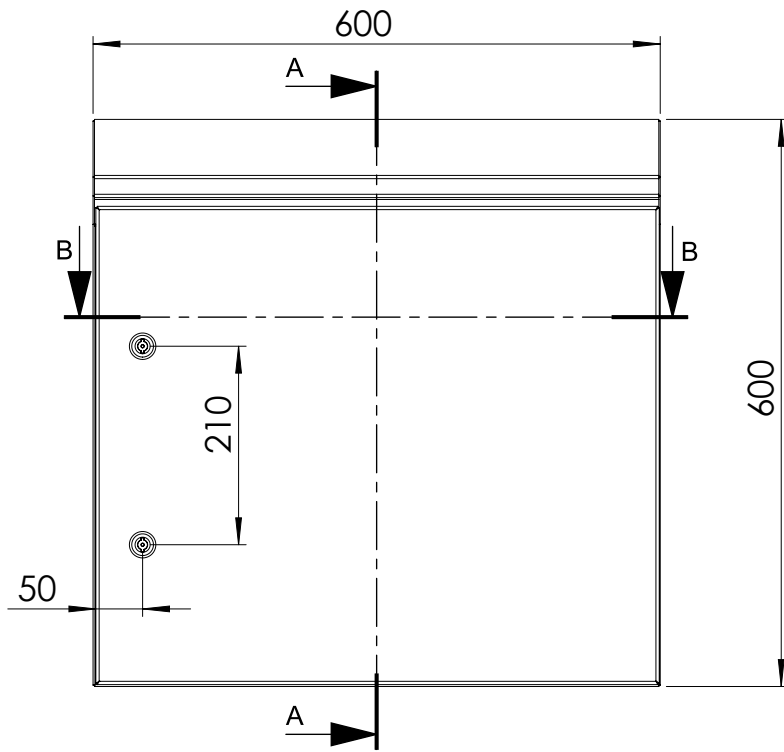

Front view

Sectional side view

Mounting plate

Sectional top view

SECTION A-A

SECTION B-B

Drawn by : bvgрма	Date: 27-05-2013	Finish : 240s pre grained stainless steel	SCALE:1:8
Checked by : mderpu	Date : 27-05-2013		
Revision : 01			
		Wall Mounting,Stainless steel single door with integrated rain hood enclosure	Reference number :
		600 mm x 600 mm x 300 mm	AFS06063 AFS06063-316
			A4
			Page 1/1