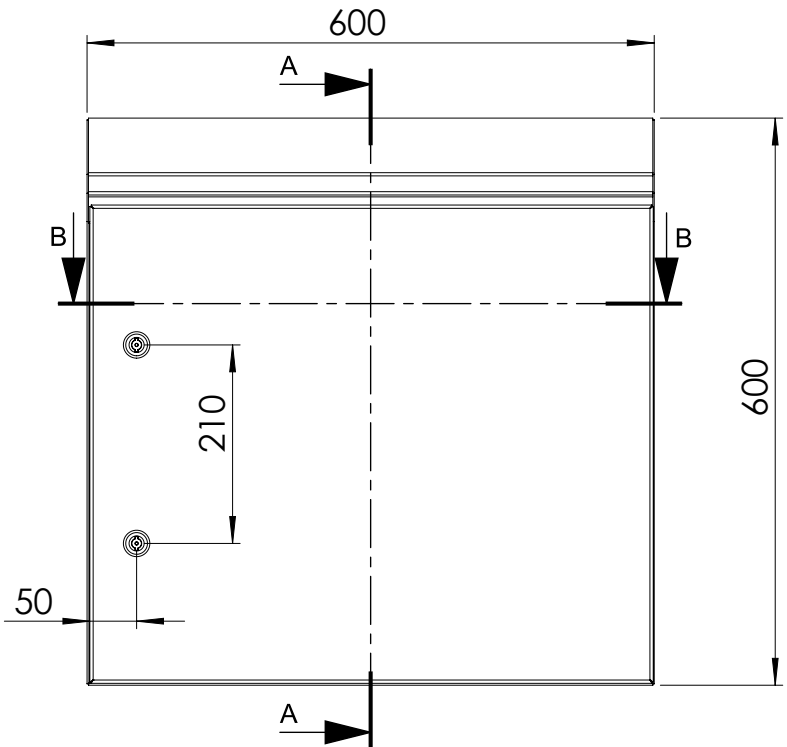

Front view

Sectional side view

Mounting plate

Sectional top view

SECTION A-A

SECTION B-B

Drawn by : bvgрма	Date: 27-05-2013	Finish : 240s pre grained stainless steel	SCALE:1:8
Checked by : mderpu	Date : 27-05-2013		
Revision : 01			

Wall Mounting,Stainless steel single door with integrated rain hood enclosure  
600 mm x 600 mm x 210 mm

Reference number :	A4
AFS06062 AFS06062-316	