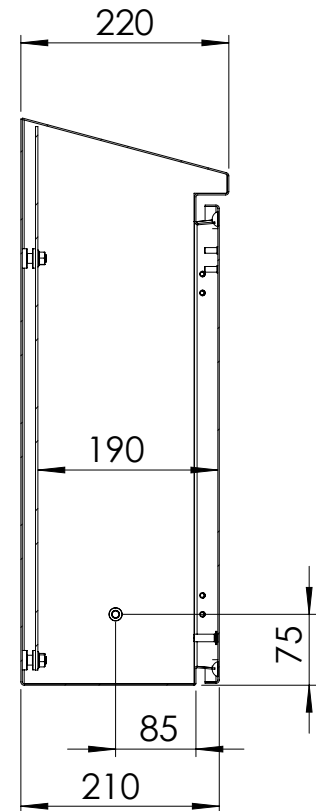

Front view

Sectional side view

Mounting plate

Sectional top view

SECTION A-A

SECTION B-B

Drawn by : bvgрма	Date: 27-05-2013	Finish : 240s pre grained stainless steel	SCALE:1:8
Checked by : mderpu	Date : 27-05-2013		
Revision : 01			

Wall Mounting,Stainless steel single door with integrated rain hood enclosure  
600 mm x 600 mm x 210 mm

Reference number :	A4
AFS06062 AFS06062-316	