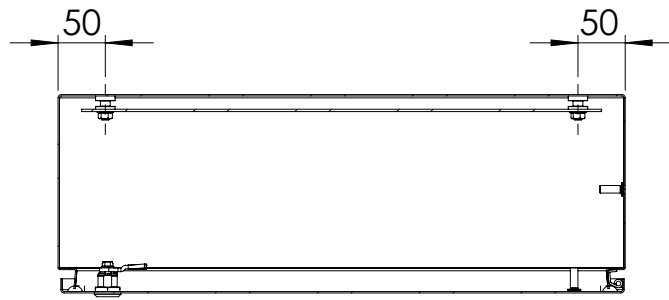

Front view

Sectional side view

Mounting plate

Sectional top view

SECTION A-A

SECTION B-B

Drawn by : bvgрма	Date: 27-05-2013	Finish : 240s pre grained stainless steel	SCALE:1:8
Checked by : mderpu	Date : 27-05-2013		
Revision : 01			

Wall Mounting,Stainless steel single door with integrated rain hood enclosure  
600 mm x 600 mm x 210 mm

Reference number :	A4
AFS06062 AFS06062-316	