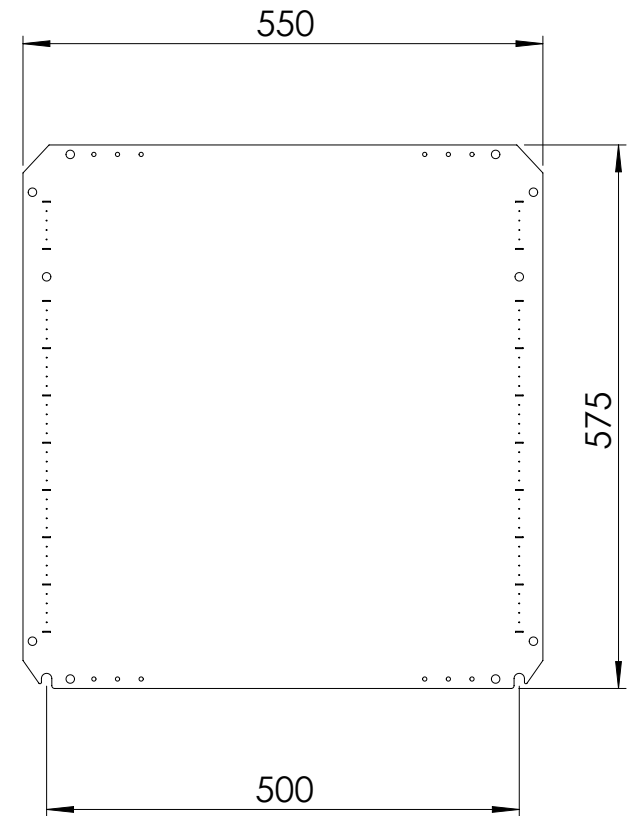

Front view

Sectional side view

Mounting plate

Sectional top view

SECTION A-A

SECTION B-B

Drawn by : bvgрма	Date: 27-05-2013	Finish : 240s pre grained stainless steel	SCALE:1:8
Checked by : mderpu	Date : 27-05-2013		
Revision : 01			

Wall Mounting,Stainless steel single door with integrated rain hood enclosure  
600 mm x 600 mm x 210 mm

Reference number :	A4
AFS06062 AFS06062-316	