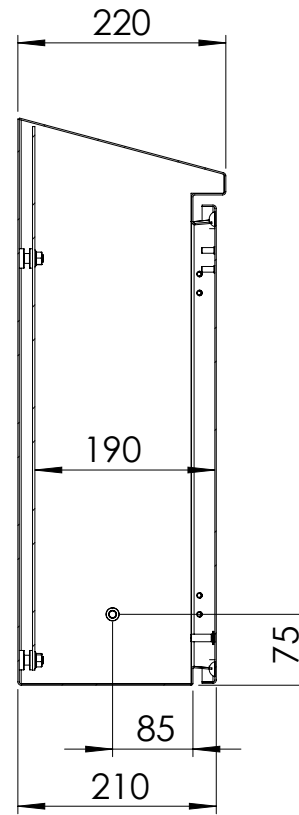

Front view

Sectional side view

SECTION A-A

Mounting plate

Sectional top view

SECTION B-B

Drawn by : bvgрма	Date: 27-05-2013	Finish : 240s pre grained stainless steel	SCALE:1:8		
Checked by : mderpu	Date : 27-05-2013				
Revision : 01					
		Wall Mounting,Stainless steel single door with integrated rain hood enclosure		Reference number :	
		600 mm x 400 mm x 210 mm			AFS06042 AFS06042-316
				Page 1/1	