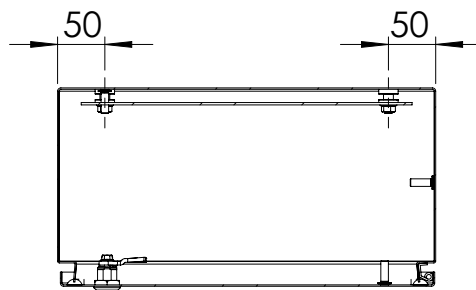

Front view

Sectional side view

SECTION A-A

Mounting plate

Sectional top view

SECTION B-B

Drawn by : bvgрма	Date: 27-05-2013	Finish : 240s pre grained stainless steel	SCALE:1:8		
Checked by : mderpu	Date : 27-05-2013				
Revision : 01					
		Wall Mounting,Stainless steel single door with integrated rain hood enclosure		Reference number :	
		600 mm x 400 mm x 210 mm			AFS06042 AFS06042-316
				Page 1/1	