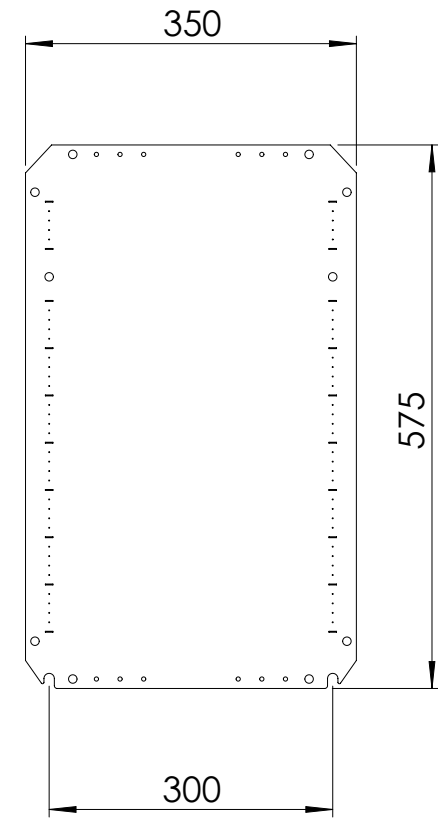

Front view

Sectional side view

SECTION A-A

Mounting plate

Sectional top view

SECTION B-B

Drawn by : bvgрма	Date: 27-05-2013	Finish : 240s pre grained stainless steel	SCALE:1:8		
Checked by : mderpu	Date : 27-05-2013				
Revision : 01					
		Wall Mounting,Stainless steel single door with integrated rain hood enclosure		Reference number :	
		600 mm x 400 mm x 210 mm			AFS06042 AFS06042-316
				Page 1/1	