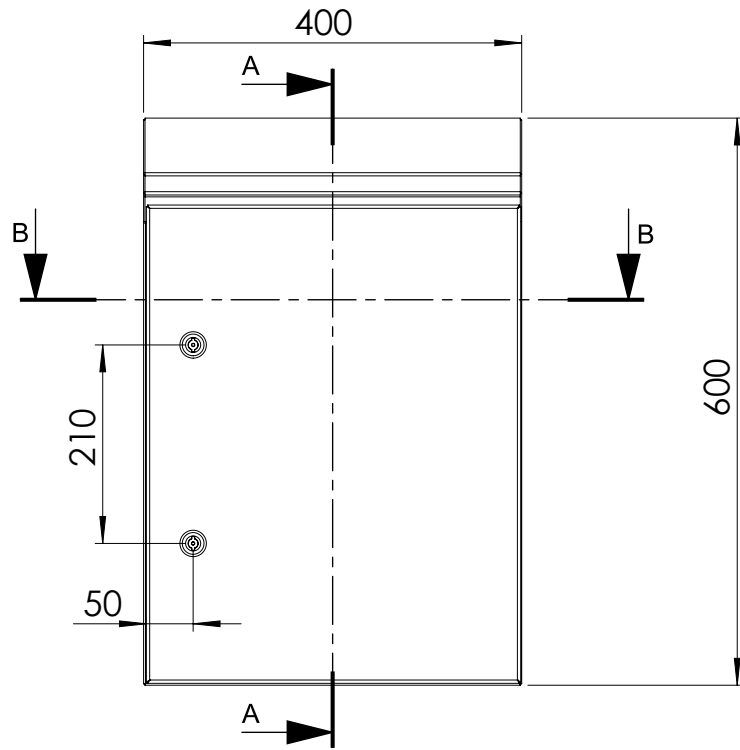

Front view

Sectional side view

SECTION A-A

Mounting plate

Sectional top view

SECTION B-B

Drawn by : bvgрма	Date: 27-05-2013	Finish : 240s pre grained stainless steel	SCALE:1:8		
Checked by : mderpu	Date : 27-05-2013				
Revision : 01					
		Wall Mounting,Stainless steel single door with integrated rain hood enclosure		Reference number :	
		600 mm x 400 mm x 210 mm			AFS06042 AFS06042-316
				Page 1/1	