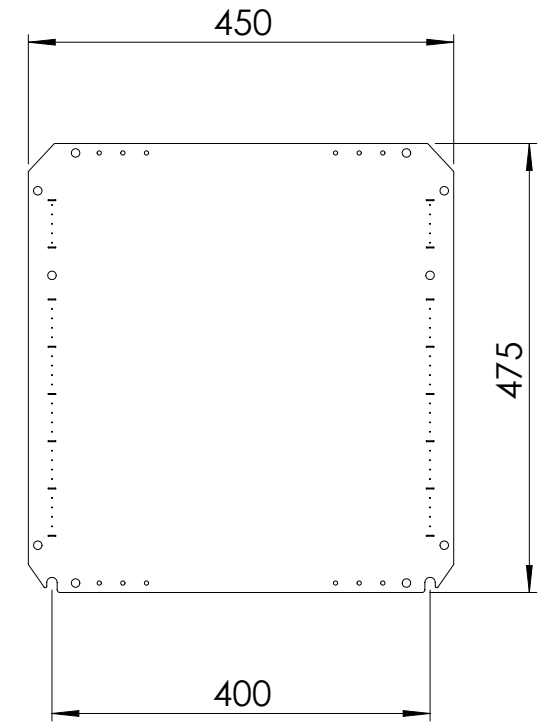

Front view

Sectional side view

SECTION A-A

Mounting plate

Sectional top view

SECTION B-B

Drawn by : bvgрма	Date: 27-05-2013	Finish : 240s pre grained stainless steel	SCALE:1:8
Checked by : mderpu	Date : 27-05-2013		
Revision : 01			
		Wall Mounting,Stainless steel single door with integrated rain hood enclosure	Reference number : AFS05052 AFS05052-316
		500 mm x 500 mm x 210 mm	
			Page 1/1