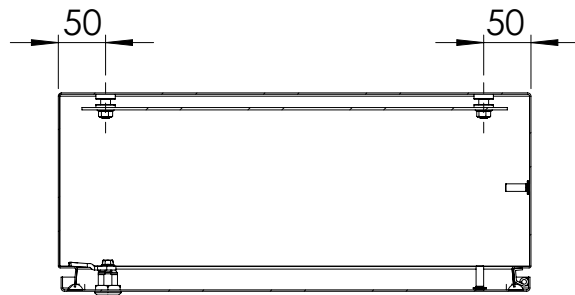

Front view

Sectional side view

SECTION A-A

Mounting plate

Sectional top view

SECTION B-B

Drawn by : bvgрма	Date: 27-05-2013	Finish : 240s pre grained stainless steel	SCALE:1:8
Checked by : mderpu	Date : 27-05-2013		
Revision : 01			
		Wall Mounting,Stainless steel single door with integrated rain hood enclosure	Reference number : AFS05052 AFS05052-316
		500 mm x 500 mm x 210 mm	
			Page 1/1