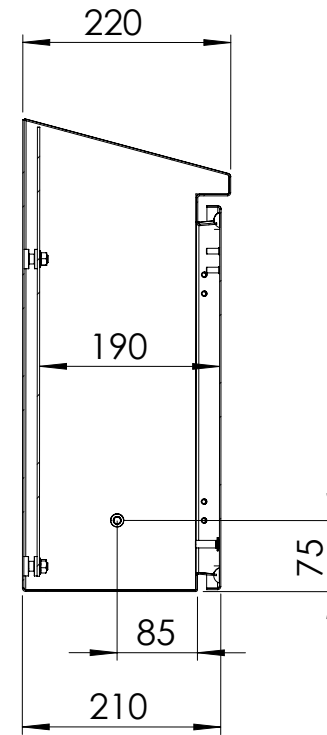

Front view

Sectional side view

SECTION A-A

Mounting plate

Sectional top view

SECTION B-B

Drawn by : bvgрма	Date: 27-05-2013	Finish : 240s pre grained stainless steel	SCALE:1:8
Checked by : mderpu	Date : 27-05-2013		
Revision : 01			
		Wall Mounting,Stainless steel single door with integrated rain hood enclosure	Reference number : AFS05052 AFS05052-316
		500 mm x 500 mm x 210 mm	
			Page 1/1