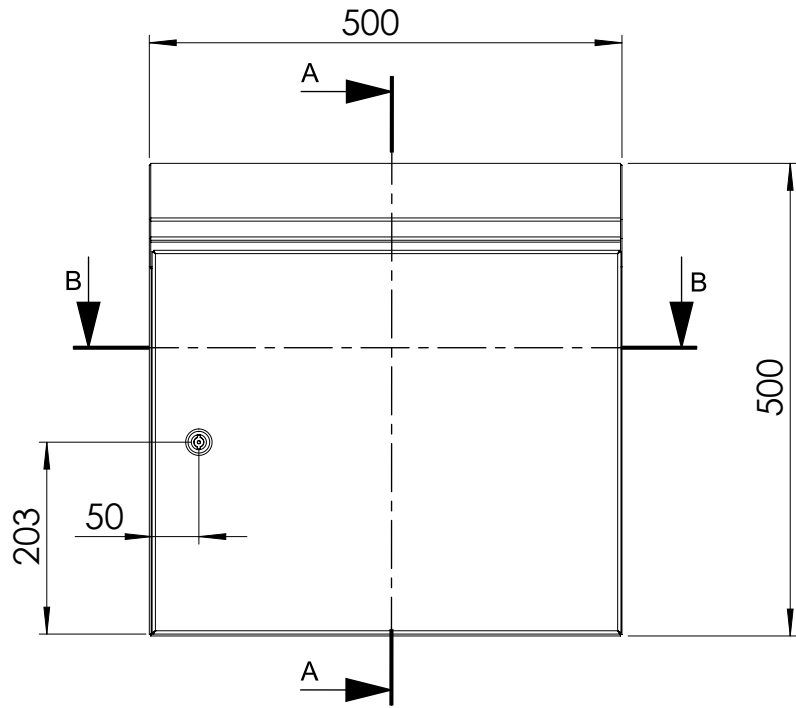

Front view

Sectional side view

SECTION A-A

Mounting plate

Sectional top view

SECTION B-B

Drawn by : bvgрма	Date: 27-05-2013	Finish : 240s pre grained stainless steel	SCALE:1:8
Checked by : mderpu	Date : 27-05-2013		
Revision : 01			
		Wall Mounting,Stainless steel single door with integrated rain hood enclosure	Reference number : AFS05052 AFS05052-316
		500 mm x 500 mm x 210 mm	
			Page 1/1