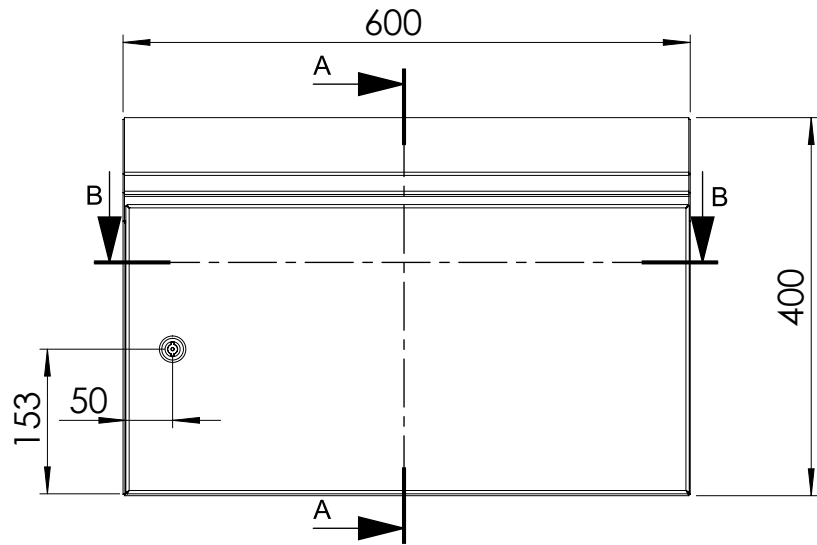

Front view

Sectional side view

SECTION A-A

Mounting plate

Sectional top view

SECTION B-B

Drawn by : bvgрма	Date: 27-05-2013	Finish : 240s pre grained stainless steel	SCALE:1:8
Checked by : mderpu	Date : 27-05-2013		
Revision : 01			
		Wall Mounting,Stainless steel single door with integrated rain hood enclosure	Reference number : AFS04062 AFS04062-316
		400 mm x 600 mm x 210 mm	
			Page 1/1