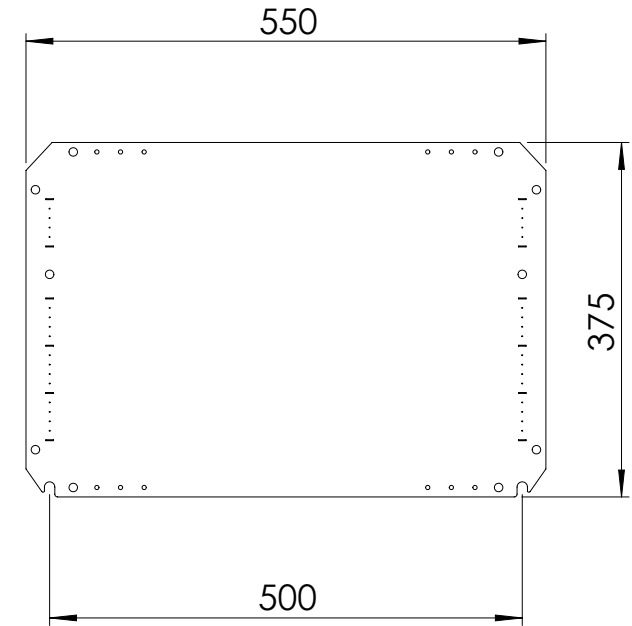

Front view

Sectional side view

SECTION A-A

Mounting plate

Sectional top view

SECTION B-B

Drawn by : bvgрма	Date: 27-05-2013	Finish : 240s pre grained stainless steel	SCALE:1:8
Checked by : mderpu	Date : 27-05-2013		
Revision : 01			
		Wall Mounting,Stainless steel single door with integrated rain hood enclosure	Reference number : AFS04062 AFS04062-316
		400 mm x 600 mm x 210 mm	
			Page 1/1