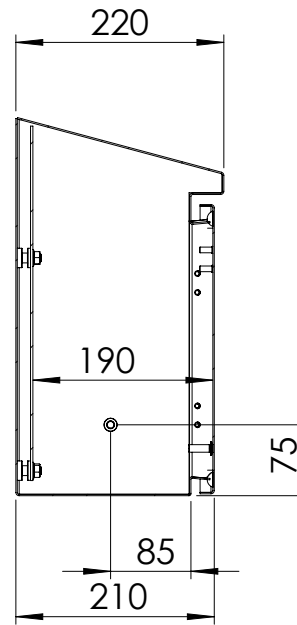

Front view

Sectional side view

SECTION A-A

Mounting plate

Sectional top view

SECTION B-B

Drawn by : bvgрма	Date: 27-05-2013	Finish : 240s pre grained stainless steel	SCALE:1:8
Checked by : mderpu	Date : 27-05-2013		
Revision : 01			
		Wall Mounting,Stainless steel single door with integrated rain hood enclosure	Reference number : AFS04062 AFS04062-316
		400 mm x 600 mm x 210 mm	
			Page 1/1