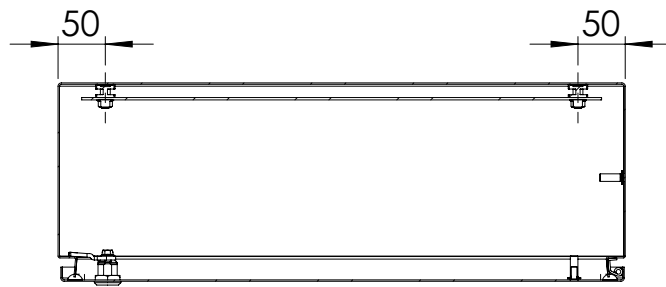

Front view

Sectional side view

SECTION A-A

Mounting plate

Sectional top view

SECTION B-B

Drawn by : bvgрма	Date: 27-05-2013	Finish : 240s pre grained stainless steel	SCALE:1:8
Checked by : mderpu	Date : 27-05-2013		
Revision : 01			
		Wall Mounting,Stainless steel single door with integrated rain hood enclosure	Reference number : AFS04062 AFS04062-316
		400 mm x 600 mm x 210 mm	
			Page 1/1