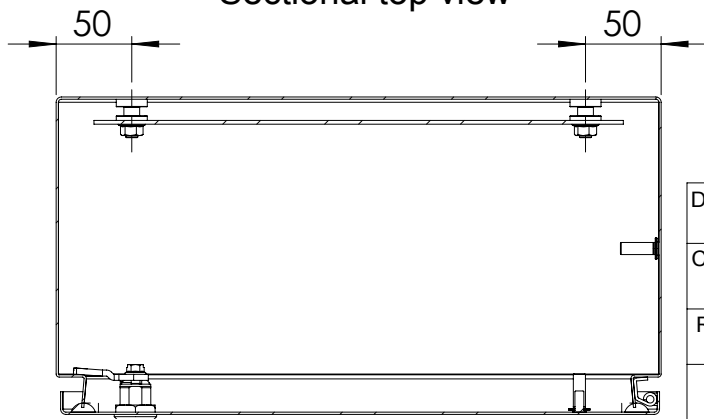

Front view

Sectional side view

Mounting plate

Sectional top view

SECTION B-B

SECTION A-A

Drawn by : bvgрма	Date: 27-05-2013	Finish : 240s pre grained stainless steel	SCALE:1:5
Checked by : mderpu	Date : 27-05-2013		
Revision : 01			

Wall Mounting, Stainless steel single door with integrated rain hood enclosure
400 mm x 400 mm x 210 mm

Reference number :	A4
AFS04042 AFS04042-316	