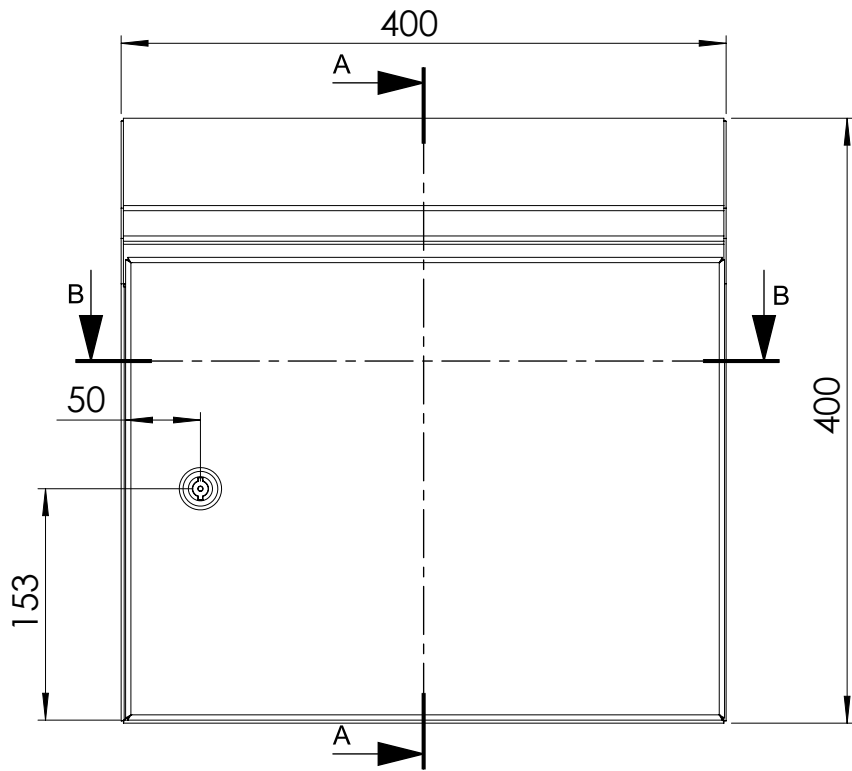

Front view

Sectional side view

Mounting plate

Sectional top view

SECTION B-B

SECTION A-A

Drawn by : bvgрма	Date: 27-05-2013	Finish : 240s pre grained stainless steel	SCALE:1:5
Checked by : mderpu	Date : 27-05-2013		
Revision : 01			

Wall Mounting, Stainless steel single door with integrated rain hood enclosure
400 mm x 400 mm x 210 mm

Reference number :	A4
AFS04042 AFS04042-316	