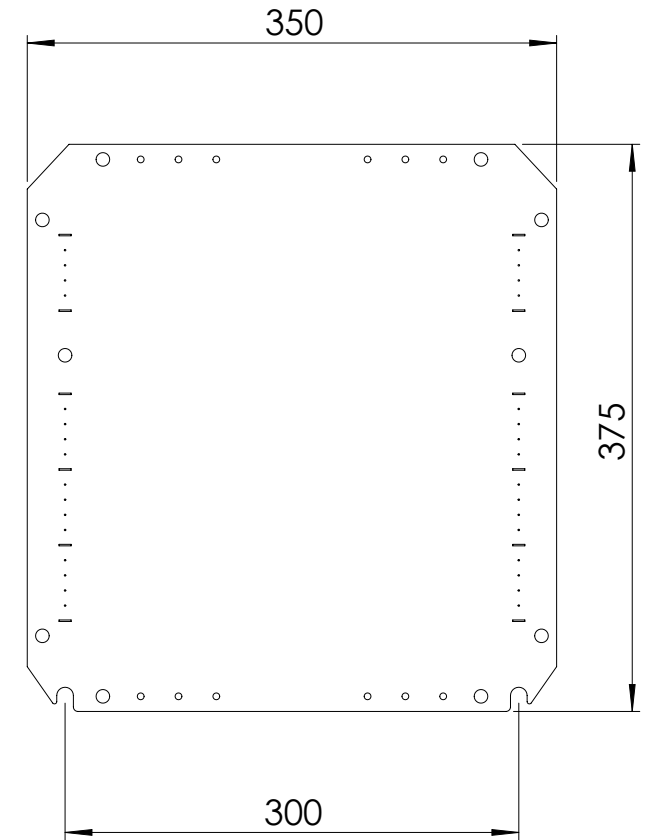

Front view

Sectional side view

Mounting plate

Sectional top view

SECTION B-B

SECTION A-A

Drawn by : bvgрма	Date: 27-05-2013	Finish : 240s pre grained stainless steel	SCALE:1:5
Checked by : mderpu	Date : 27-05-2013		
Revision : 01			

Wall Mounting, Stainless steel single door with integrated rain hood enclosure
400 mm x 400 mm x 210 mm

Reference number :	A4
AFS04042 AFS04042-316	