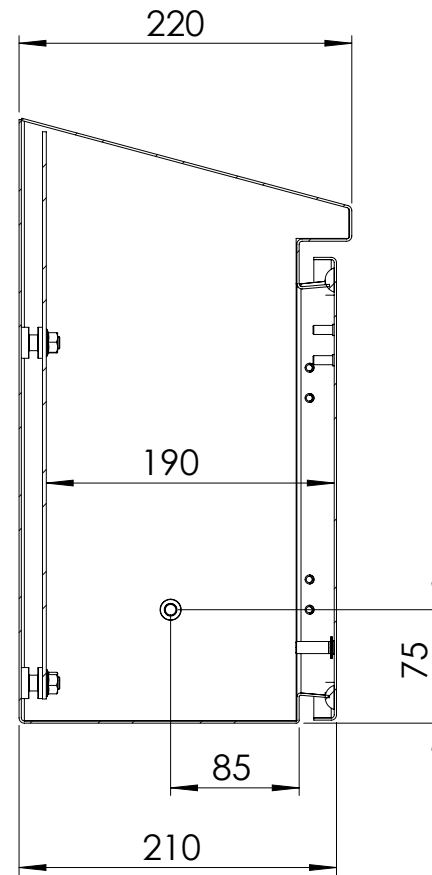

Front view

Sectional side view

Mounting plate

Sectional top view

SECTION B-B

SECTION A-A

Drawn by : bvgрма	Date: 27-05-2013	Finish : 240s pre grained stainless steel	SCALE:1:5
Checked by : mderpu	Date : 27-05-2013		
Revision : 01			

Wall Mounting, Stainless steel single door with integrated rain hood enclosure
400 mm x 400 mm x 210 mm

Reference number :	A4
AFS04042 AFS04042-316	