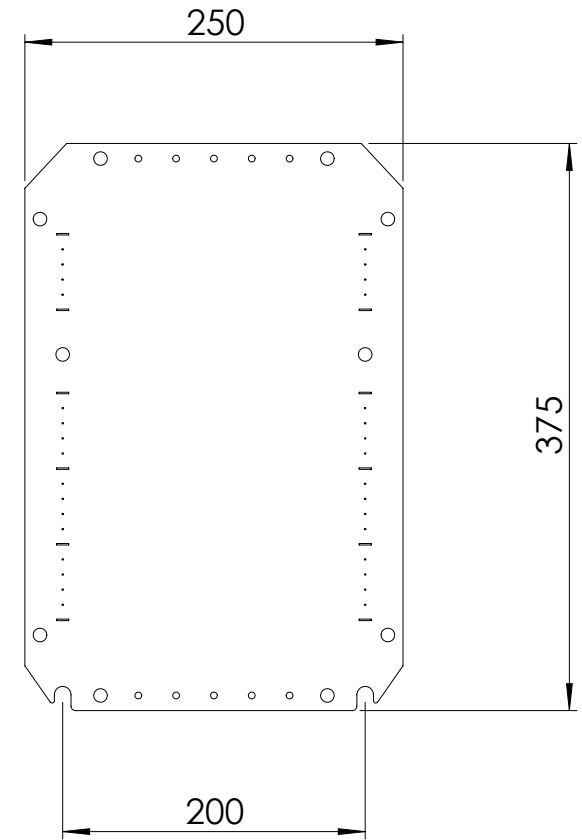

Front view

Sectional side view

SECTION A-A

Mounting plate

Sectional top view

SECTION B-B

Drawn by : bvgрма	Date: 24-05-2013	Finish : 240s pre grained stainless steel	SCALE:1:5
Checked by : mderpu	Date : 24-05-2013		
Revision : 01			

Wall Mounting,Stainless steel single door with integrated rain hood enclosure
400 mm x 300 mm x 155 mm

Reference number :
AFS04031
AFS04031-316

A4