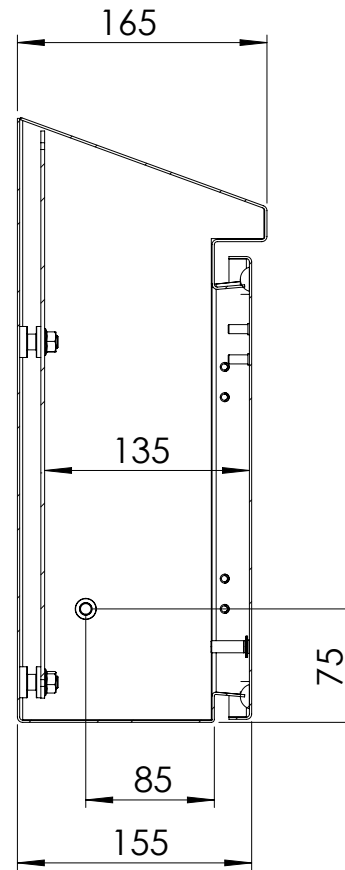

Front view

Sectional side view

SECTION A-A

Mounting plate

Sectional top view

SECTION B-B

Drawn by : bvgрма	Date: 24-05-2013	Finish : 240s pre grained stainless steel	SCALE:1:5
Checked by : mderpu	Date : 24-05-2013		
Revision : 01			

Wall Mounting,Stainless steel single door with integrated rain hood enclosure
400 mm x 300 mm x 155 mm

Reference number :
AFS04031
AFS04031-316

A4