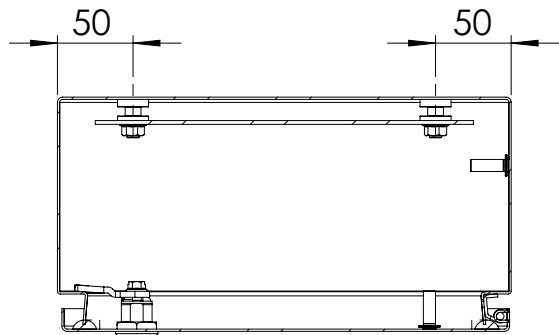

Front view

Sectional side view

SECTION A-A

Mounting plate

Sectional top view

SECTION B-B

Drawn by : bvgрма	Date: 24-05-2013	Finish : 240s pre grained stainless steel	SCALE:1:5
Checked by : mderpu	Date : 24-05-2013		
Revision : 01			

Wall Mounting,Stainless steel single door with integrated rain hood enclosure
400 mm x 300 mm x 155 mm

Reference number :
AFS04031
AFS04031-316

A4