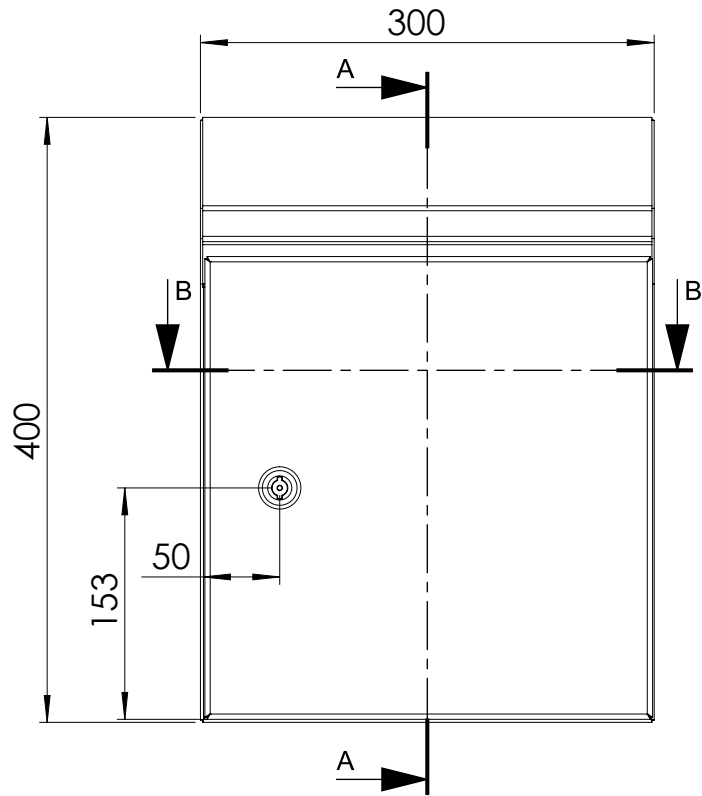

Front view

Sectional side view

SECTION A-A

Mounting plate

Sectional top view

SECTION B-B

Drawn by : bvgрма	Date: 24-05-2013	Finish : 240s pre grained stainless steel	SCALE:1:5
Checked by : mderpu	Date : 24-05-2013		
Revision : 01			

Wall Mounting,Stainless steel single door with integrated rain hood enclosure
400 mm x 300 mm x 155 mm

Reference number :
AFS04031
AFS04031-316

A4