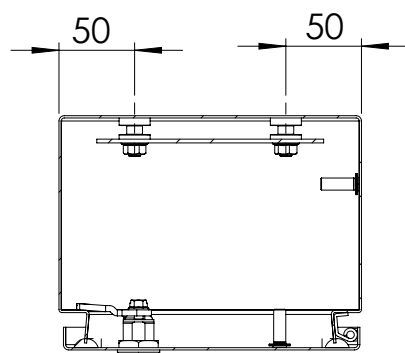

Sectional side view

Mounting plate

Sectional top view

Drawn by : bvgрма	Date: 24-05-2013	Finish : 240s pre grained stainless steel	SCALE:1:5
Checked by : mderpu	Date : 24-05-2013		
Revision : 01			

Wall Mounting,Stainless steel single door with integrated rain hood enclosure
300 mm x 200 mm x 155 mm