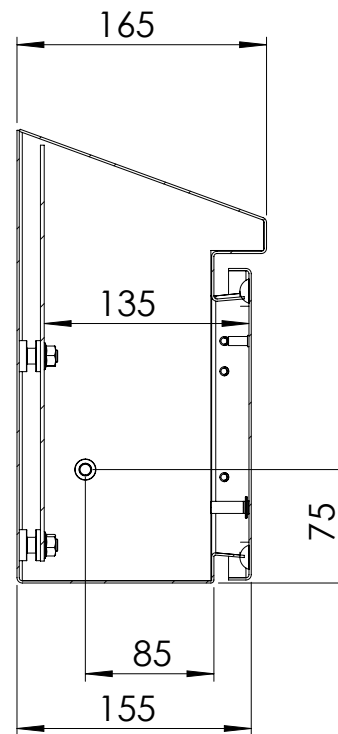

Sectional side view

Mounting plate

Sectional top view

Drawn by : bvgрма	Date: 24-05-2013	Finish : 240s pre grained stainless steel	SCALE:1:5
Checked by : mderpu	Date : 24-05-2013		
Revision : 01			

Wall Mounting,Stainless steel single door with integrated rain hood enclosure
300 mm x 200 mm x 155 mm

Reference number :	A4
AFS03021 AFS03021-316	