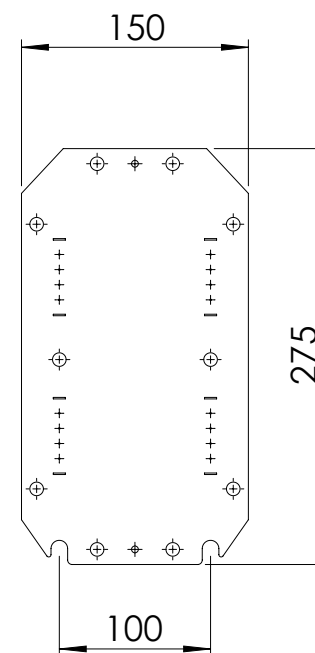

Sectional side view

Mounting plate

Sectional top view

Drawn by : bvgрма	Date: 24-05-2013	Finish : 240s pre grained stainless steel	SCALE:1:5
Checked by : mderpu	Date : 24-05-2013		
Revision : 01			

Wall Mounting,Stainless steel single door with integrated rain hood enclosure
300 mm x 200 mm x 155 mm

Reference number :	A4
AFS03021 AFS03021-316	