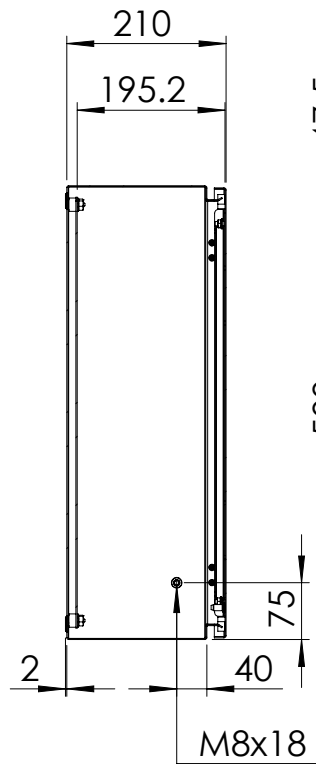

Front view

Sectional side view

Inside door view

Mounting plate

Sectional top view

Drawn by : bvgрма	Date: 03-04-2013	Finish : RAL 7035 on the outside only	SCALE:1:10
Checked by : mderpu	Date: 03-04-2013		
Revision : 01			

Electromagnetic shielding, Wall mounted, Single door enclosure  
600 mm x 600 mm x 210 mm

Reference number :  
**MASE0606021R5**

A4