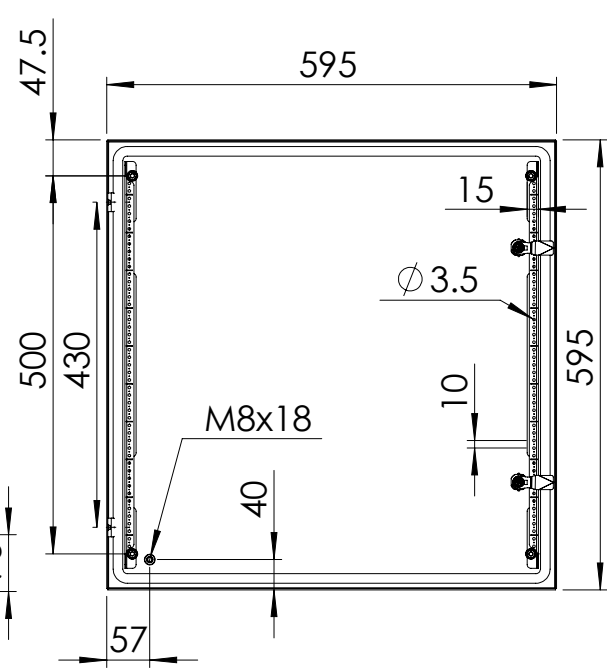

Front view

Sectional side view

Inside door view

Mounting plate

Sectional top view

Drawn by : bvgрма	Date: 03-04-2013	Finish : RAL 7035 on the outside only	SCALE:1:10
Checked by : mderpu	Date: 03-04-2013		
Revision : 01			

Electromagnetic shielding, Wall mounted, Single door enclosure  
600 mm x 600 mm x 210 mm

Reference number :  
**MASE0606021R5**

A4