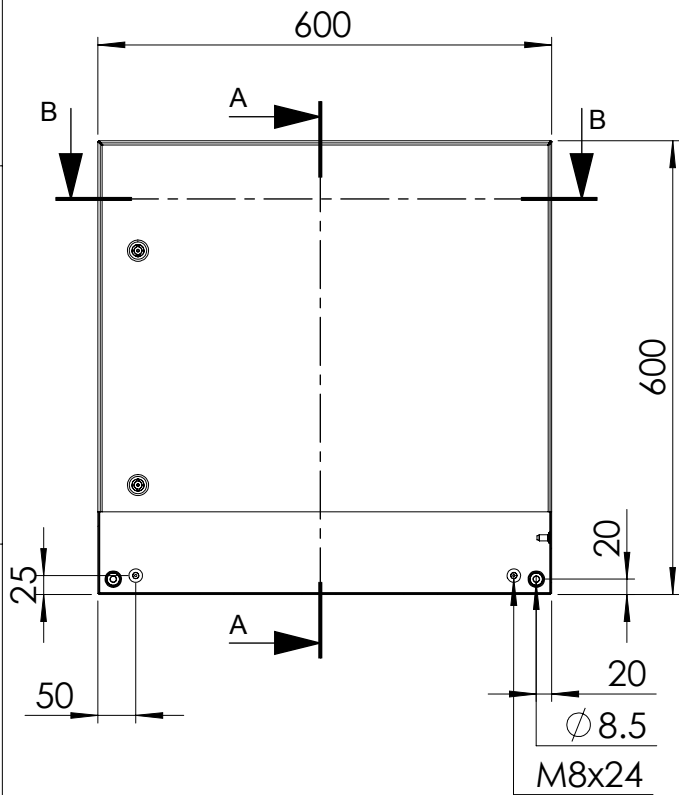

Front view

Sectional side view

Inside door view

Mounting plate

Sectional top view

Drawn by : bvgрма	Date: 03-04-2013	Finish : RAL 7035 on the outside only	SCALE:1:10
Checked by : mderpu	Date: 03-04-2013		
Revision : 01			

Electromagnetic shielding, Wall mounted, Single door enclosure  
600 mm x 600 mm x 210 mm

Reference number :  
**MASE0606021R5**

A4