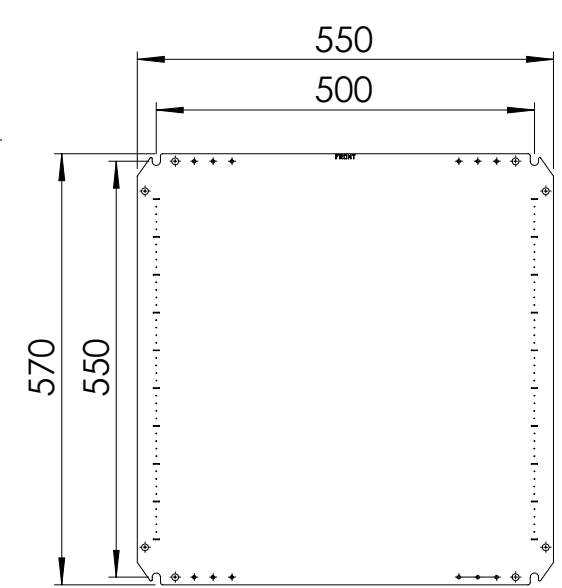

Front view

Sectional side view

Inside door view

Mounting plate

Sectional top view

Drawn by : bvgрма	Date: 03-04-2013	Finish : RAL 7035 on the outside only	SCALE:1:10
Checked by : mderpu	Date: 03-04-2013		
Revision : 01			

Electromagnetic shielding, Wall mounted, Single door enclosure  
600 mm x 600 mm x 210 mm

Reference number :  
**MASE0606021R5**

A4