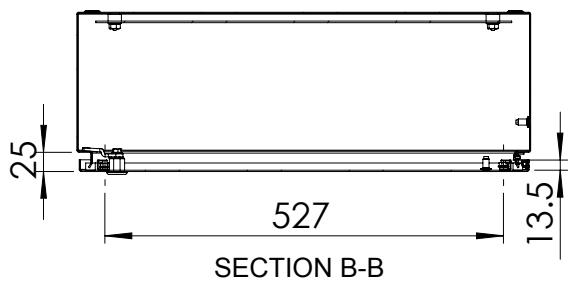

Front view

Sectional side view

Inside door view

Mounting plate

Sectional top view

Drawn by : bvgрма	Date: 03-04-2013	Finish : RAL 7035 on the outside only	SCALE:1:10
Checked by : mderpu	Date: 03-04-2013		
Revision : 01			

Electromagnetic shielding, Wall mounted, Single door enclosure  
600 mm x 600 mm x 210 mm

Reference number :  
**MASE0606021R5**

A4