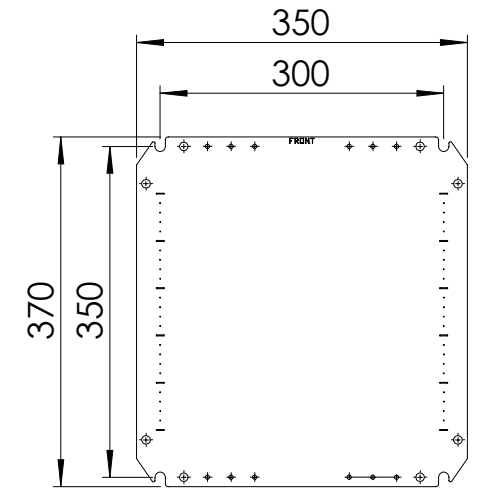

Front view

Sectional side view

SECTION A-A

Inside door view

Mounting plate

Sectional top view

SECTION B-B

Drawn by : bvgрма	Date: 03-04-2013	Finish : RAL 7035 on the outside only	SCALE:1:8
Checked by : mderpu	Date: 03-04-2013		
Revision : 01			

Electromagnetic shielding, Wall mounted, Single door enclosure
400 mm x 400 mm x 210 mm

Reference number :
MASE0404021R5

A4