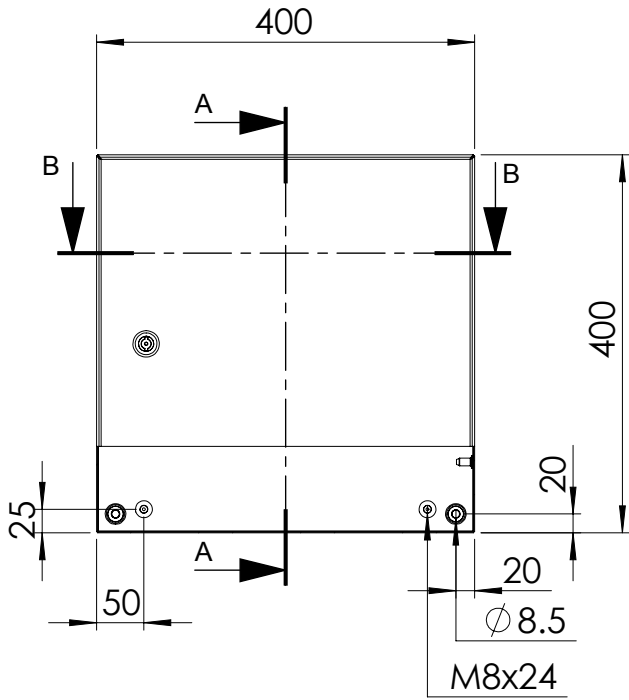

Front view

Sectional side view

SECTION A-A

Inside door view

Mounting plate

Sectional top view

SECTION B-B

Drawn by : bvgрма	Date: 03-04-2013	Finish : RAL 7035 on the outside only	SCALE:1:8
Checked by : mderpu	Date: 03-04-2013		
Revision : 01			

Electromagnetic shielding, Wall mounted, Single door enclosure
400 mm x 400 mm x 210 mm

Reference number :
MASE0404021R5

A4