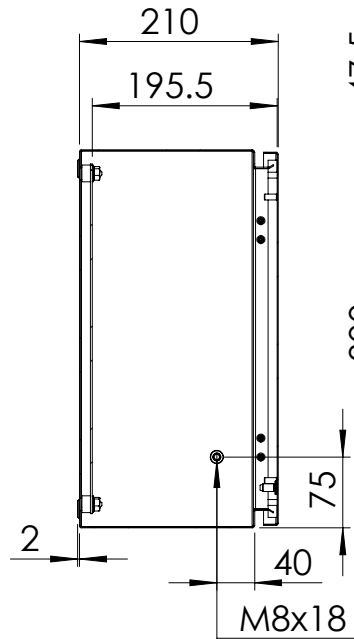

Front view

Sectional side view

SECTION A-A

Inside door view

Mounting plate

Sectional top view

SECTION B-B

Drawn by : bvgрма	Date: 03-04-2013	Finish : RAL 7035 on the outside only	SCALE:1:8
Checked by : mderpu	Date: 03-04-2013		
Revision : 01			

Electromagnetic shielding, Wall mounted, Single door enclosure
400 mm x 400 mm x 210 mm

Reference number :
MASE0404021R5

A4