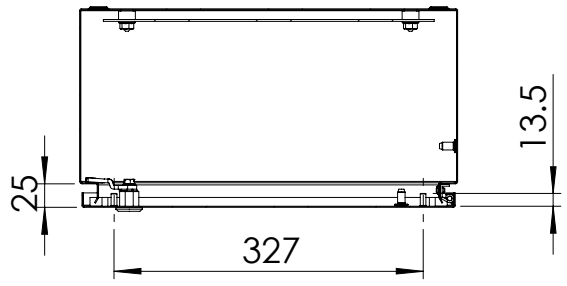

Front view

Sectional side view

SECTION A-A

Inside door view

Mounting plate

Sectional top view

SECTION B-B

Drawn by : bvgрма	Date: 03-04-2013	Finish : RAL 7035 on the outside only	SCALE:1:8
Checked by : mderpu	Date: 03-04-2013		
Revision : 01			

Electromagnetic shielding, Wall mounted, Single door enclosure
400 mm x 400 mm x 210 mm

Reference number :
MASE0404021R5

A4