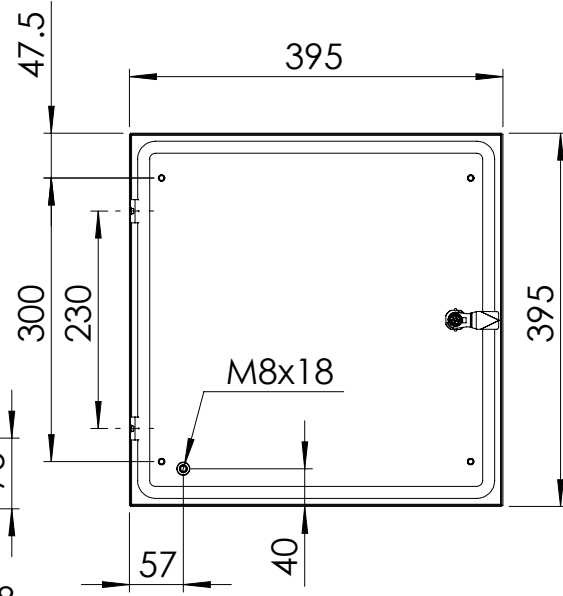

Front view

Sectional side view

SECTION A-A

Inside door view

Mounting plate

Sectional top view

SECTION B-B

Drawn by : bvgрма	Date: 03-04-2013	Finish : RAL 7035 on the outside only	SCALE:1:8
Checked by : mderpu	Date: 03-04-2013		
Revision : 01			

Electromagnetic shielding, Wall mounted, Single door enclosure
400 mm x 400 mm x 210 mm

Reference number :
MASE0404021R5

A4