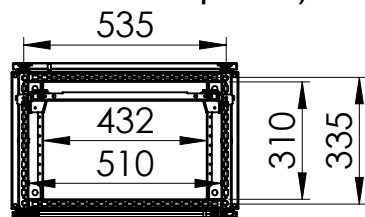

Side view

Sectional side view

SECTION A-A

Inside door view

Mounting plate

Top view

Sectional top view (without bottom plates)

SECTION B-B

Drawn by : bvbura	Date: 02-12-2018	Finish : RAL7035	SCALE:1:20	General tolerances according to Norm ISO 2768-1		
Checked by : mdrojo	Date : 02-12-2018					
Revision : 01				Fine	Medium	Coarse
		Floor Standing, Mild steel compact version, single door enclosure		Reference number : MKS14064R5 MKS14064PER5		A4
		1400 mm x 600 mm x 400 mm				
				Page 1/1		