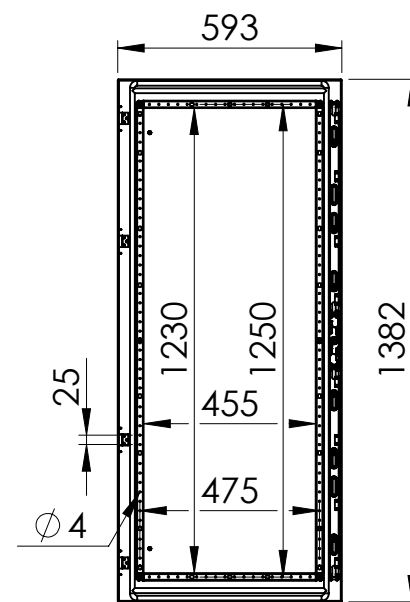

Side view

Sectional side view

SECTION A-A

Inside door view

Mounting plate

Top view

Sectional top view (without bottom plates)

SECTION B-B

Drawn by : bvbura	Date: 02-12-2018	Finish : RAL7035	SCALE:1:20	General tolerances according to Norm ISO 2768-1		
Checked by : mdrojo	Date : 02-12-2018					
Revision : 01				Fine	Medium	Coarse
		Floor Standing, Mild steel compact version, single door enclosure		Reference number : MKS14064R5 MKS14064PER5		A4
		1400 mm x 600 mm x 400 mm				
				Page 1/1		