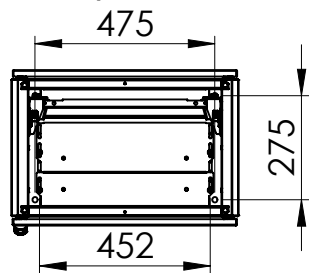

Side view

Sectional side view

SECTION A-A

Inside door view

Mounting plate

Top view

Sectional top view (without bottom plates)

SECTION B-B

Drawn by : bvbura	Date: 02-12-2018	Finish : RAL7035	SCALE:1:20	General tolerances according to Norm ISO 2768-1		
Checked by : mdrojo	Date : 02-12-2018					
Revision : 01				Fine	Medium	Coarse
		Floor Standing, Mild steel compact version, single door enclosure		Reference number : MKS14064R5 MKS14064PER5		A4
		1400 mm x 600 mm x 400 mm				
				Page 1/1		