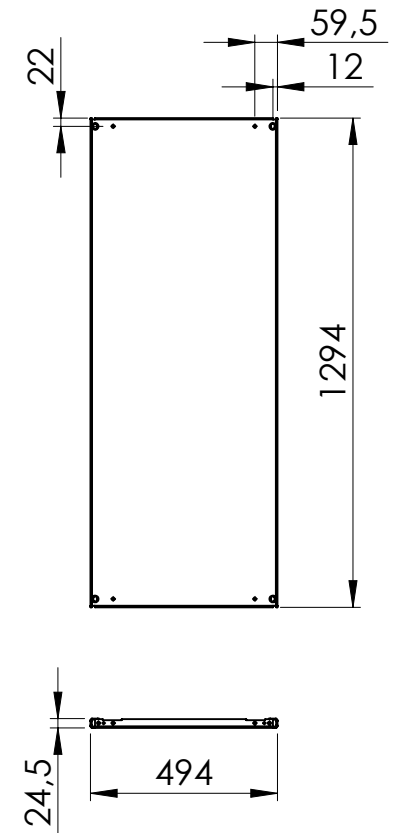

Side view

Sectional side view

SECTION A-A

Inside door view

Mounting plate

Top view

Sectional top view (without bottom plates)

SECTION B-B

Drawn by : bvbura	Date: 02-12-2018	Finish : RAL7035	SCALE:1:20	General tolerances according to Norm ISO 2768-1		
Checked by : mdrojo	Date : 02-12-2018					
Revision : 01				Fine	Medium	Coarse
		Floor Standing, Mild steel compact version, single door enclosure		Reference number : MKS14064R5 MKS14064PER5		A4
		1400 mm x 600 mm x 400 mm				
				Page 1/1		