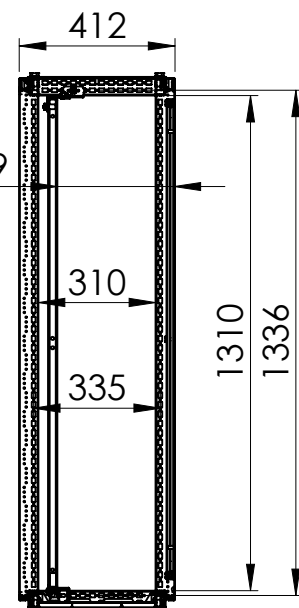

Side view

Sectional side view

SECTION A-A

Inside door view

Mounting plate

Top view

Sectional top view (without bottom plates)

SECTION B-B

Drawn by : bvbura	Date: 02-12-2018	Finish : RAL7035	SCALE:1:20	General tolerances according to Norm ISO 2768-1		
Checked by : mdrojo	Date : 02-12-2018					
Revision : 01				Fine	Medium	Coarse
		Floor Standing, Mild steel compact version, single door enclosure		Reference number : MKS14064R5 MKS14064PER5		A4
		1400 mm x 600 mm x 400 mm				
				Page 1/1		