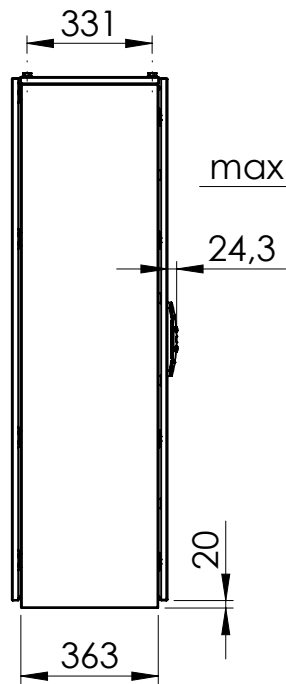

Side view

Sectional side view

SECTION A-A

Inside door view

Mounting plate

Top view

Sectional top view (without bottom plates)

SECTION B-B

Drawn by : bvbura	Date: 02-12-2018	Finish : RAL7035	SCALE:1:20	General tolerances according to Norm ISO 2768-1		
Checked by : mdrojo	Date : 02-12-2018					
Revision : 01				Fine	Medium	Coarse
		Floor Standing, Mild steel compact version, single door enclosure		Reference number : MKS14064R5 MKS14064PER5		A4
		1400 mm x 600 mm x 400 mm				
				Page 1/1		