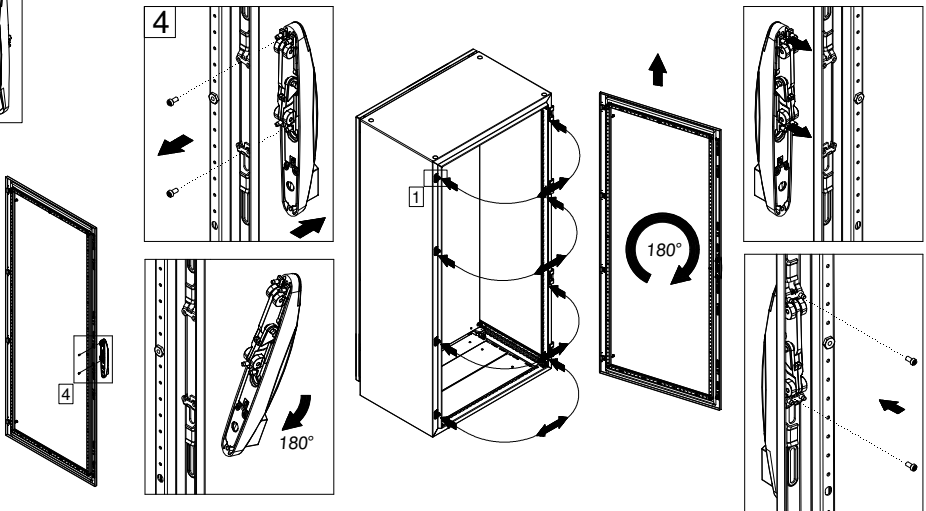

Ref.	Pic.	
A	M5x10	2
B	M6	6

Standard Locking System

Lift Handle Locking System

Standard Locking System

Lift Handle Locking System

EKD DOORS

Ref.	Pic.	
A	M5x10	8
B	M6x10	2
C	M6	2
D	M5x10	16
E	2	
F	2	

MOUNTING LSEL

Ref.	Pic.	
A		6
B		4
C		8
D		1
E		1

BOTTOM PLATE

SW10

Ref.	Pic.	
A		M6 6

EKSS REAR PANEL

Ref.	Pic.	
A		24/26/28
B		6
C		1
D		1
E		2/4
F		2/4
G		2/4

Enclosure width (mm)				
<1000	-	-	-	-
1000	2	2	2	2
1200	2	2	2	2
1600	4	4	4	4