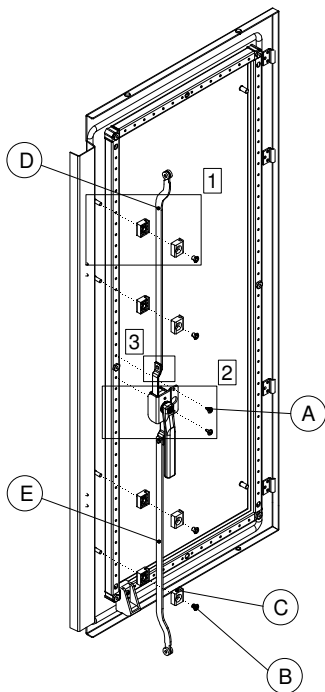

**Floor standing
enclosures Compact
version**
Stainless steel

MOUNTING INSTRUCTIONS
6885-0120-01 REV 7

EKSS

EKDS

EKSS DOOR

Ref.	Pic.	
A	M6x16	16
B	M6	4
C	M6	6

MOUNTING THE LIFT HANDLE

MOUNTING THE LOCKING SYSTEM

Ref.	Pic.	
A	M5x10	2
B	M6	6

Standard Locking System

Lift Handle Locking System

Standard Locking System

Lift Handle Locking System

EKD DOORS

Ref.	Pic.	
A	M5x10	8
B	M6x10	2
C	M6	2
D	M5x10	16
E	2	
F	2	

MOUNTING LSEL

Ref.	Pic.	
A		6
B		4
C		8
D		1
E		1

BOTTOM PLATE

SW10

Ref.	Pic.	
A		M6 6

EKSS REAR PANEL

Ref.	Pic.	
A		24/26/28
B		6
C		1
D		1
E		2/4
F		2/4
G		2/4

Enclosure width (mm)				
<1000	-	-	-	-
1000	2	2	2	2
1200	2	2	2	2
1600	4	4	4	4