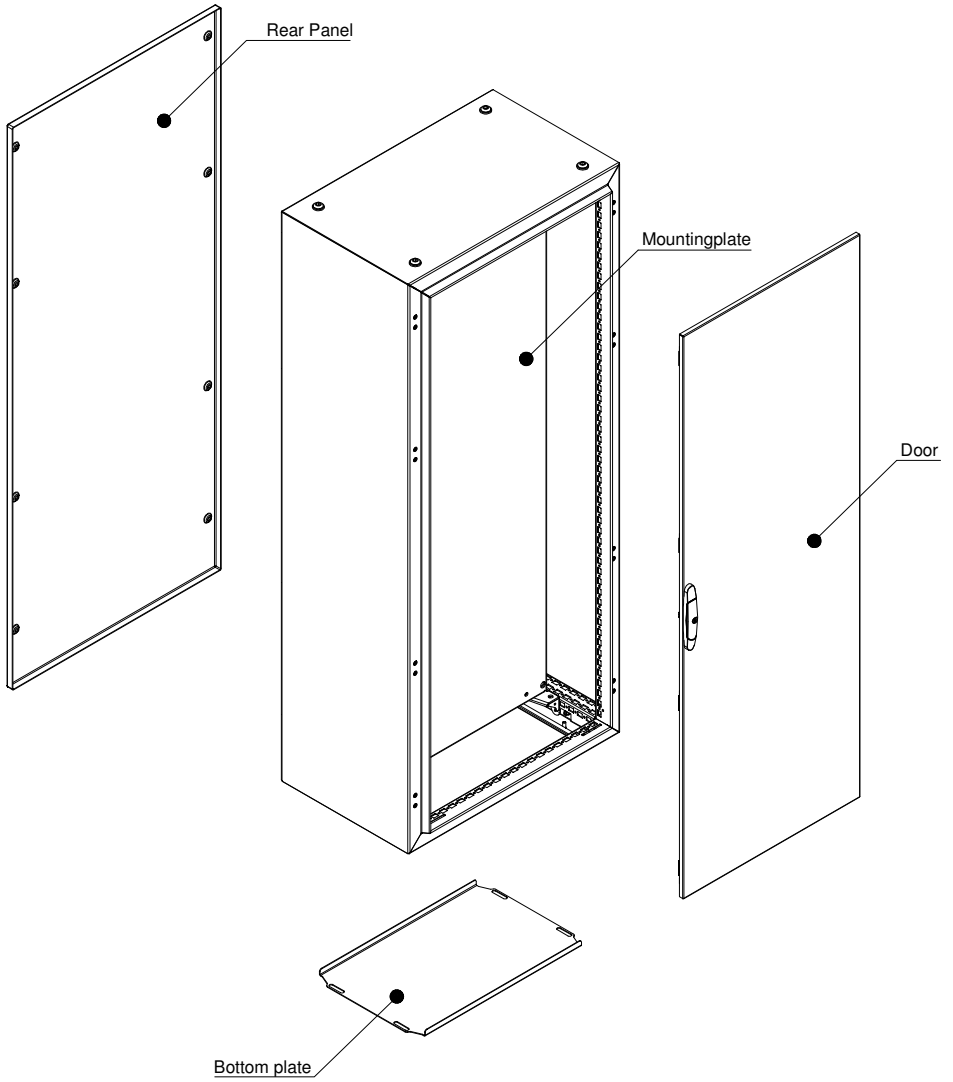

**Floor standing
enclosures Compact
version**
Stainless steel

MOUNTING INSTRUCTIONS
6885-0120-01 REV 7

EKSS

EKDS

EKSS DOOR

Ref.	Pic.	
A	M6x16	16
B	M6	4
C	M6	6

MOUNTING THE LIFT HANDLE

MOUNTING THE LOCKING SYSTEM

Ref.	Pic.	
A	M5x10	2
B	M6	6

Standard Locking System

Lift Handle Locking System

Standard Locking System

Lift Handle Locking System

EKD DOORS

Ref.	Pic.	
A	M5x10	8
B	M6x10	2
C	M6	2
D	M5x10	16
E	2	
F	2	

MOUNTING LSEL

Ref.	Pic.	
A		6
B		4
C		8
D		1
E		1

BOTTOM PLATE

SW10

Ref.	Pic.	
A		M6 6

EKSS REAR PANEL

Ref.	Pic.	
A		24/26/28
B		6
C		1
D		1
E		2/4
F		2/4
G		2/4

Enclosure width (mm)				
<1000	-	-	-	-
1000	2	2	2	2
1200	2	2	2	2
1600	4	4	4	4