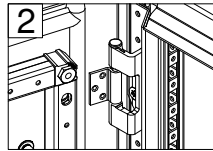

**Floor standing
enclosures Compact
version**
Stainless steel

MOUNTING INSTRUCTIONS
6885-0120-01 REV 7

EKSS

EKDS

EKSS DOOR

Ref.	Pic.	
A	M6x16	16
B	M6	4
C	M6	6

MOUNTING THE LIFT HANDLE

MOUNTING THE LOCKING SYSTEM

Ref.	Pic.	
A	M5x10	2
B	M6	6

Standard Locking System

Lift Handle Locking System

Standard Locking System

Lift Handle Locking System

EKD DOORS

Ref.	Pic.	
A	M5x10	8
B	M6x10	2
C	M6	2
D	M5x10	16
E	2	
F	2	

MOUNTING LSEL