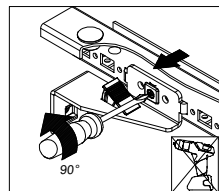

Ref.	Pic.	
A		6
B		4
C		8
D		1
E		1

BOTTOM PLATE

SW10

Ref.	Pic.	
A		M6 6

EKSS REAR PANEL

Ref.	Pic.	
A		24/26/28
B		6
C		1
D		1
E		2/4
F		2/4
G		2/4

Enclosure width (mm)				
<1000	-	-	-	-
1000	2	2	2	2
1200	2	2	2	2
1600	4	4	4	4

MOUNTING PLATE

Ref.	Pic.	
A		2
B		2
C		2
D		1
E		1

MOUNTING

UNMOUNTING

MPD02

Ref.	Pic.	
A		2
B		2
C		2
D		1
E		1

MOUNTING

UNMOUNTING