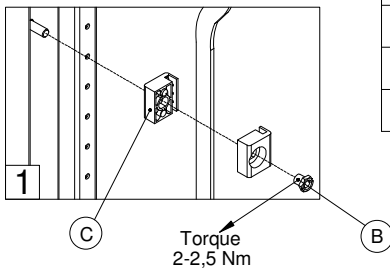

Ref.	Pic.	
A	M5x10	2
B	M6	6

Standard Locking System

Lift Handle Locking System

Standard Locking System

Lift Handle Locking System

EKD DOORS

Ref.	Pic.	
A	M5x10	8
B	M6x10	2
C	M6	2
D	M5x10	16
E	2	
F	2	

MOUNTING LSEL

Ref.	Pic.	
A		6
B		4
C		8
D		1
E		1

BOTTOM PLATE

SW10

Ref.	Pic.	
A		M6 6

EKSS REAR PANEL

Ref.	Pic.	
A		24/26/28
B		6
C		1
D		1
E		2/4
F		2/4
G		2/4

Enclosure width (mm)				
<1000	-	-	-	-
1000	2	2	2	2
1200	2	2	2	2
1600	4	4	4	4