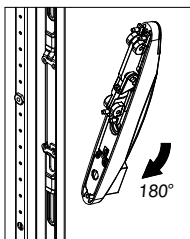

Ref.	Pic.	
A	M5x10	2
B	M6	6

Standard Locking System

Lift Handle Locking System

Standard Locking System

Lift Handle Locking System

EKD DOORS

Ref.	Pic.	
A	M5x10	8
B	M6x10	2
C	M6	2
D	M5x10	16
E	2	
F	2	

MOUNTING LSEL

Ref.	Pic.	
A		6
B		4
C		8
D		1
E		1

BOTTOM PLATE

SW10

Ref.	Pic.	
A		M6 6

EKSS REAR PANEL

Ref.	Pic.	
A		24/26/28
B		6
C		1
D		1
E		2/4
F		2/4
G		2/4

Enclosure width (mm)				
<1000	-	-	-	-
1000	2	2	2	2
1200	2	2	2	2
1600	4	4	4	4