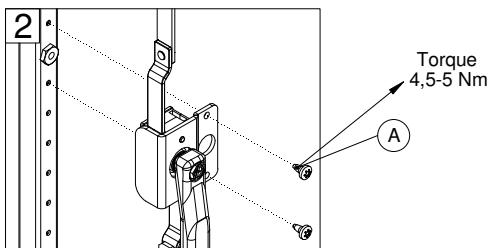

Ref.	Pic.	
A	M5x10	2
B	M6	6

Standard Locking System

Lift Handle Locking System

Standard Locking System

Lift Handle Locking System

EKD DOORS

Ref.	Pic.	
A	M5x10	8
B	M6x10	2
C	M6	2
D	M5x10	16
E	2	
F	2	

MOUNTING LSEL

Ref.	Pic.	
A		6
B		4
C		8
D		1
E		1

BOTTOM PLATE

SW10

Ref.	Pic.	
A		M6 6

EKSS REAR PANEL

Ref.	Pic.	
A		24/26/28
B		6
C		1
D		1
E		2/4
F		2/4
G		2/4

Enclosure width (mm)				
<1000	-	-	-	-
1000	2	2	2	2
1200	2	2	2	2
1600	4	4	4	4