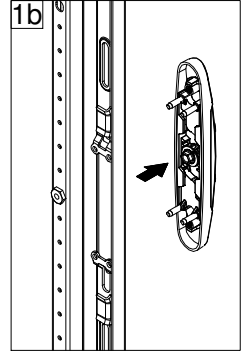

**Floor standing
enclosures Compact
version**
Stainless steel

MOUNTING INSTRUCTIONS
6885-0120-01 REV 7

EKSS

EKDS

EKSS DOOR

Ref.	Pic.	
A	M6x16	16
B	M6	4
C	M6	6

MOUNTING THE LIFT HANDLE

MOUNTING THE LOCKING SYSTEM

Ref.	Pic.	
A	M5x10	2
B	M6	6

Standard Locking System

Lift Handle Locking System

Standard Locking System

Lift Handle Locking System

EKD DOORS

Ref.	Pic.	
A	M5x10	8
B	M6x10	2
C	M6	2
D	M5x10	16
E	2	
F	2	

MOUNTING LSEL

Ref.	Pic.	
A		6
B		4
C		8
D		1
E		1

BOTTOM PLATE

SW10

Ref.	Pic.	
A		M6 6

EKSS REAR PANEL

Ref.	Pic.	
A		24/26/28
B		6
C		1
D		1
E		2/4
F		2/4
G		2/4

Enclosure width (mm)				
<1000	-	-	-	-
1000	2	2	2	2
1200	2	2	2	2
1600	4	4	4	4