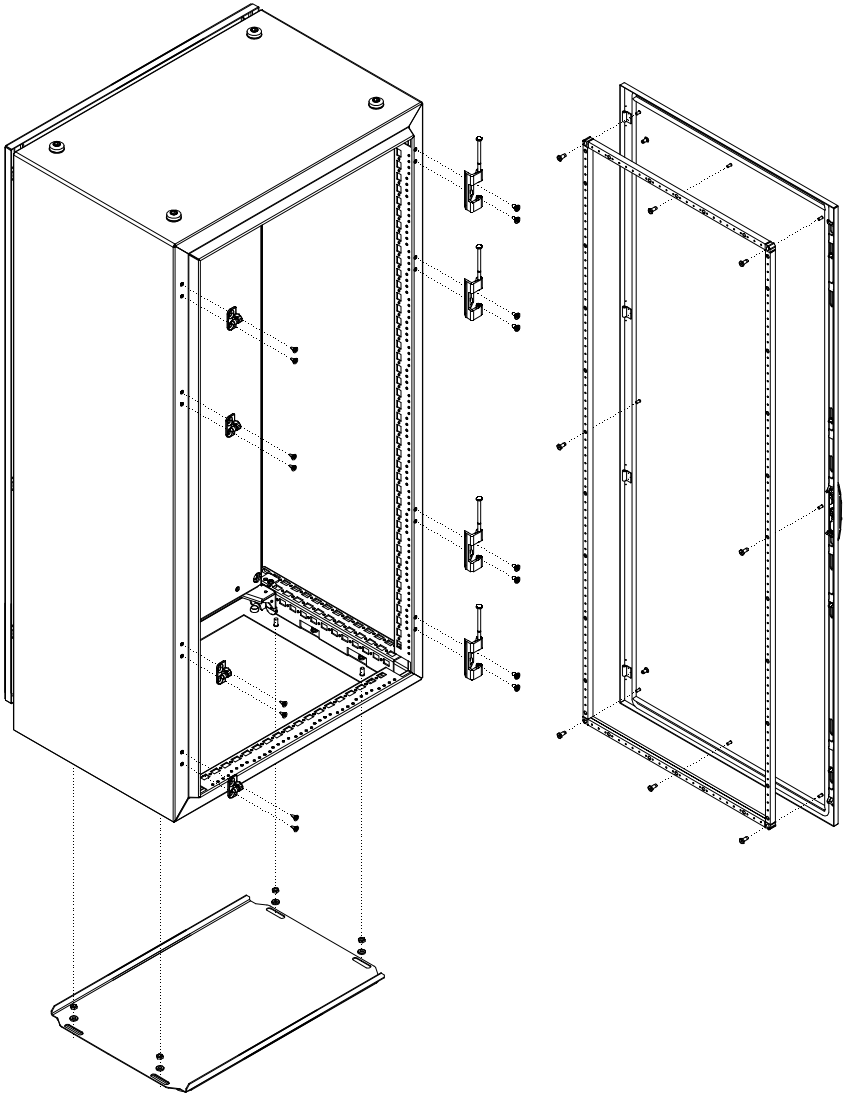

**Floor standing
enclosures Compact
version**
Stainless steel

MOUNTING INSTRUCTIONS
6885-0120-01 REV 7

EKSS

EKDS

EKSS DOOR

Ref.	Pic.	
A	M6x16	16
B	M6	4
C	M6	6

MOUNTING THE LIFT HANDLE

MOUNTING THE LOCKING SYSTEM

Ref.	Pic.	
A	M5x10	2
B	M6	6

Standard Locking System

Lift Handle Locking System

Standard Locking System

Lift Handle Locking System

EKD DOORS

Ref.	Pic.	
A	M5x10	8
B	M6x10	2
C	M6	2
D	M5x10	16
E	2	
F	2	

MOUNTING LSEL

Ref.	Pic.	
A		6
B		4
C		8
D		1
E		1

BOTTOM PLATE

SW10

Ref.	Pic.	
A		M6 6

EKSS REAR PANEL

Ref.	Pic.	
A		24/26/28
B		6
C		1
D		1
E		2/4
F		2/4
G		2/4

Enclosure width (mm)				
<1000	-	-	-	-
1000	2	2	2	2
1200	2	2	2	2
1600	4	4	4	4