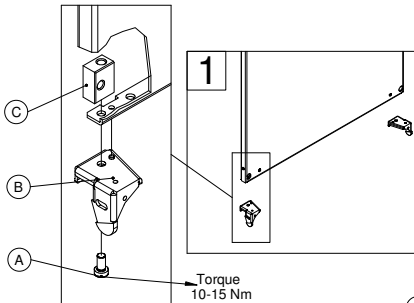

MOUNTING PLATE

Ref.	Pic.	
A		2
B		2
C		2
D		1
E		1

MOUNTING

UNMOUNTING