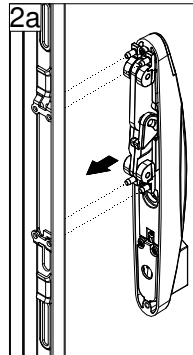

**Floor standing
enclosures Compact
version**
Stainless steel

MOUNTING INSTRUCTIONS
6885-0120-01 REV 7

EKSS

EKDS

EKSS DOOR

Ref.	Pic.	
A	M6x16	16
B	M6	4
C	M6	6

MOUNTING THE LIFT HANDLE

MOUNTING THE LOCKING SYSTEM

Ref.	Pic.	
A	M5x10	2
B	M6	6

Standard Locking System

Lift Handle Locking System

Standard Locking System

Lift Handle Locking System

EKD DOORS

Ref.	Pic.	
A	M5x10	8
B	M6x10	2
C	M6	2
D	M5x10	16
E	2	
F	2	

MOUNTING LSEL

Ref.	Pic.	
A		6
B		4
C		8
D		1
E		1

BOTTOM PLATE

SW10

Ref.	Pic.	
A		M6 6

EKSS REAR PANEL

Ref.	Pic.	
A		24/26/28
B		6
C		1
D		1
E		2/4
F		2/4
G		2/4

Enclosure width (mm)				
<1000	-	-	-	-
1000	2	2	2	2
1200	2	2	2	2
1600	4	4	4	4