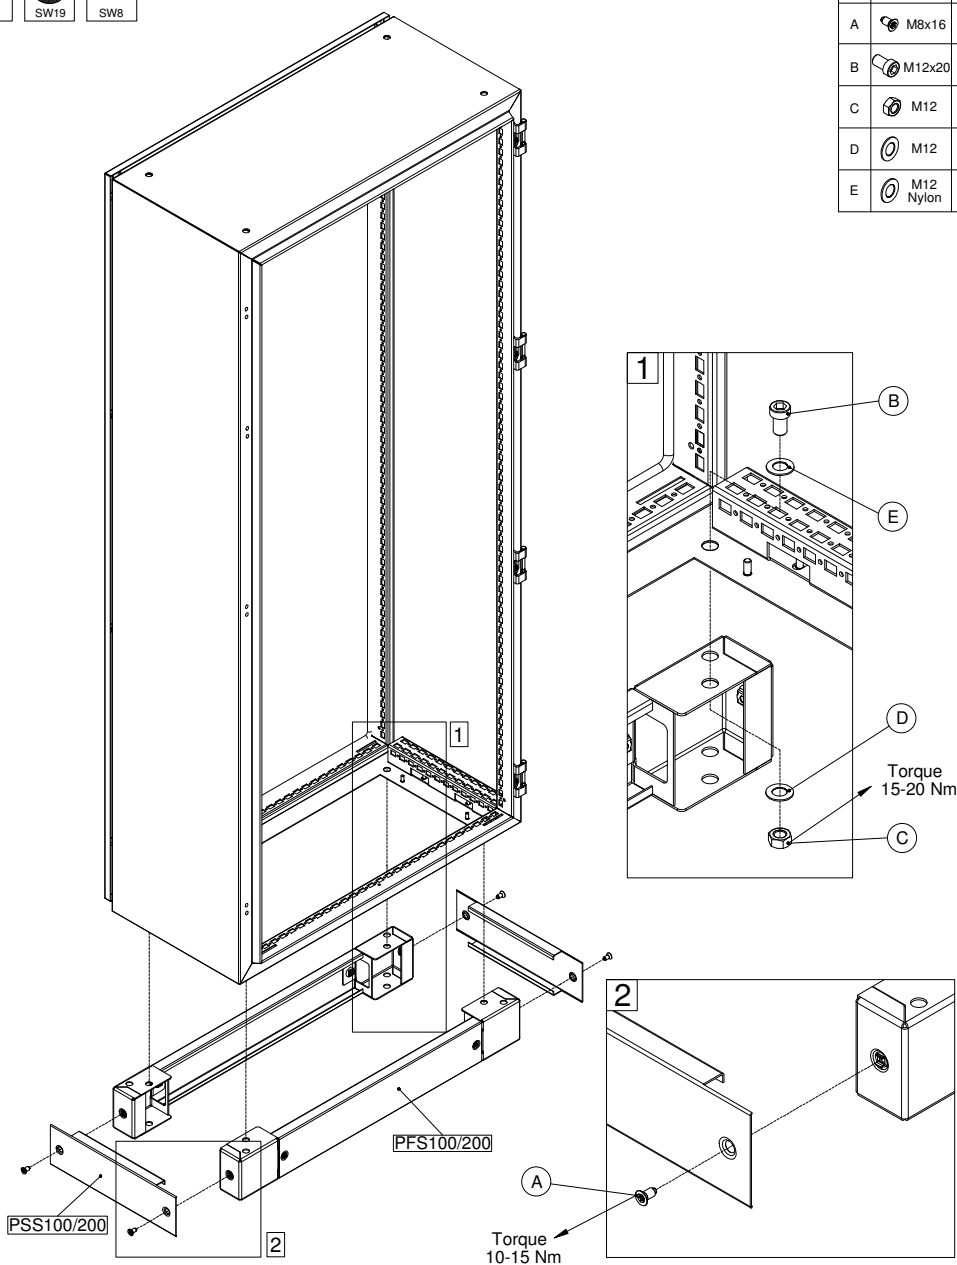

PFS/PSS

Ref.	Pic.	
A		4/8
B		4
C		4
D		4
E		4