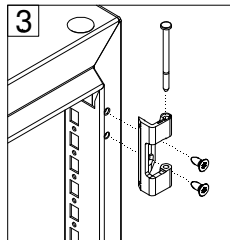

**Floor standing
enclosures Compact
version**
Stainless steel

MOUNTING INSTRUCTIONS
6885-0120-01 REV 7

EKSS

EKDS

EKSS DOOR

Ref.	Pic.	
A	M6x16	16
B	M6	4
C	M6	6

MOUNTING THE LIFT HANDLE

MOUNTING THE LOCKING SYSTEM

Ref.	Pic.	
A	M5x10	2
B	M6	6

Standard Locking System

Lift Handle Locking System

Standard Locking System

Lift Handle Locking System

EKD DOORS

Ref.	Pic.	
A	M5x10	8
B	M6x10	2
C	M6	2
D	M5x10	16
E	2	
F	2	

MOUNTING LSEL

Ref.	Pic.	
A		6
B		4
C		8
D		1
E		1

BOTTOM PLATE

SW10

Ref.	Pic.	
A		M6 6

EKSS REAR PANEL

Ref.	Pic.	
A		24/26/28
B		6
C		1
D		1
E		2/4
F		2/4
G		2/4

Enclosure width (mm)				
<1000	-	-	-	-
1000	2	2	2	2
1200	2	2	2	2
1600	4	4	4	4