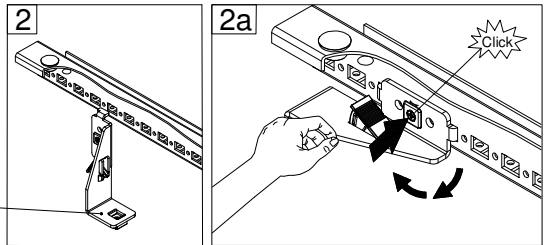

MOUNTING PLATE

Ref.	Pic.	
A		2
B		2
C		2
D		1
E		1

MOUNTING

UNMOUNTING