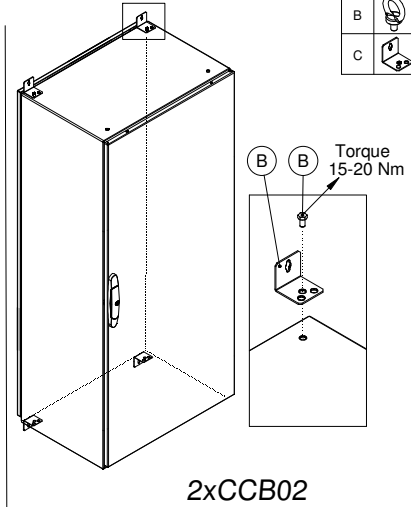

CCB02

Ref.	Pic.	
A		2
B		4
C		2