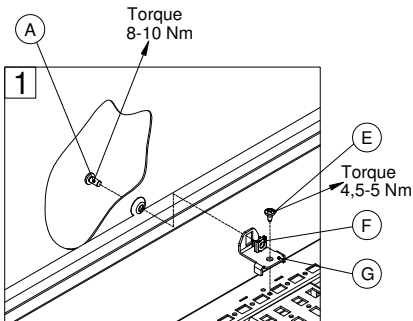

Ref.	Pic.	
A	M5x10	2
B	M6	6

Standard Locking System

Lift Handle Locking System

Standard Locking System

Lift Handle Locking System

EKD DOORS

Ref.	Pic.	
A	M5x10	8
B	M6x10	2
C	M6	2
D	M5x10	16
E	2	
F	2	

MOUNTING LSEL

Ref.	Pic.	
A		6
B		4
C		8
D		1
E		1

BOTTOM PLATE

SW10

Ref.	Pic.	
A		M6 6

EKSS REAR PANEL

Ref.	Pic.	
A		24/26/28
B		6
C		1
D		1
E		2/4
F		2/4
G		2/4

Enclosure width (mm)				
<1000	-	-	-	-
1000	2	2	2	2
1200	2	2	2	2
1600	4	4	4	4