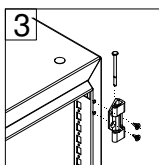

Ref.	Pic.	
A	M5x10	2
B	M6	6

Standard Locking System

Lift Handle Locking System

Standard Locking System

Lift Handle Locking System

EKD DOORS

Ref.	Pic.	
A	M5x10	8
B	M6x10	2
C	M6	2
D	M5x10	16
E	2	
F	2	

MOUNTING LSEL

Ref.	Pic.	
A		6
B		4
C		8
D		1
E		1

BOTTOM PLATE

SW10

Ref.	Pic.	
A		M6 6

EKSS REAR PANEL

Ref.	Pic.	
A		24/26/28
B		6
C		1
D		1
E		2/4
F		2/4
G		2/4

Enclosure width (mm)				
<1000	-	-	-	-
1000	2	2	2	2
1200	2	2	2	2
1600	4	4	4	4