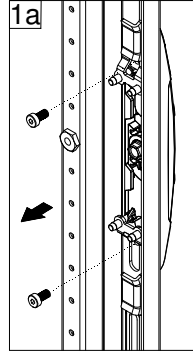

**Floor standing
enclosures Compact
version**
Stainless steel

MOUNTING INSTRUCTIONS
6885-0120-01 REV 7

EKSS

EKDS

EKSS DOOR

Ref.	Pic.	
A	M6x16	16
B	M6	4
C	M6	6

MOUNTING THE LIFT HANDLE

MOUNTING THE LOCKING SYSTEM

Ref.	Pic.	
A	M5x10	2
B	M6	6

Standard Locking System

Lift Handle Locking System

Standard Locking System

Lift Handle Locking System

EKD DOORS

Ref.	Pic.	
A	M5x10	8
B	M6x10	2
C	M6	2
D	M5x10	16
E	2	
F	2	

MOUNTING LSEL

Ref.	Pic.	
A		6
B		4
C		8
D		1
E		1

BOTTOM PLATE

SW10

Ref.	Pic.	
A		M6 6

EKSS REAR PANEL

Ref.	Pic.	
A		24/26/28
B		6
C		1
D		1
E		2/4
F		2/4
G		2/4

Enclosure width (mm)				
<1000	-	-	-	-
1000	2	2	2	2
1200	2	2	2	2
1600	4	4	4	4