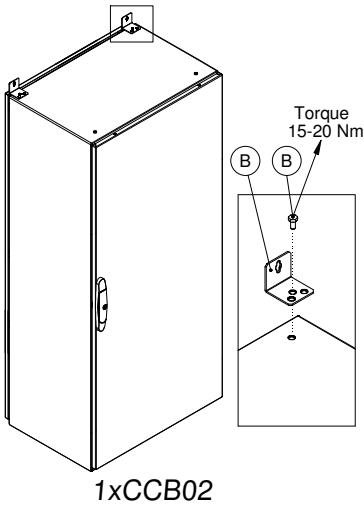

CCB02

Ref.	Pic.	
A		2
B		4
C		2