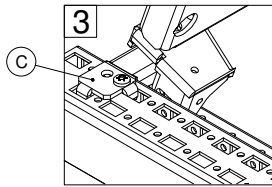

Ref.	Pic.	
A		6
B		4
C		8
D		1
E		1

BOTTOM PLATE

SW10

Ref.	Pic.	
A		M6 6

EKSS REAR PANEL

Ref.	Pic.	
A		24/26/28
B		6
C		1
D		1
E		2/4
F		2/4
G		2/4

Enclosure width (mm)				
<1000	-	-	-	-
1000	2	2	2	2
1200	2	2	2	2
1600	4	4	4	4

MOUNTING PLATE

Ref.	Pic.	
A		2
B		2
C		2
D		1
E		1

MOUNTING

UNMOUNTING

MPD02

Ref.	Pic.	
A		2
B		2
C		2
D		1
E		1

MOUNTING

UNMOUNTING