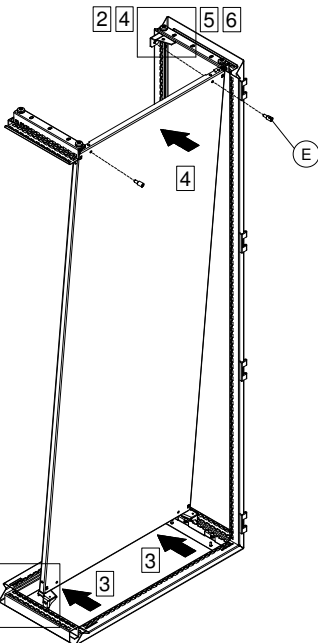

Ref.	Pic.	
A		6
B		4
C		8
D		1
E		1

BOTTOM PLATE

SW10

Ref.	Pic.	
A		M6 6

EKSS REAR PANEL

Ref.	Pic.	
A		24/26/28
B		6
C		1
D		1
E		2/4
F		2/4
G		2/4

Enclosure width (mm)				
<1000	-	-	-	-
1000	2	2	2	2
1200	2	2	2	2
1600	4	4	4	4

MOUNTING PLATE

Ref.	Pic.	
A		2
B		2
C		2
D		1
E		1

MOUNTING

UNMOUNTING

MPD02

Ref.	Pic.	
A		2
B		2
C		2
D		1
E		1

MOUNTING

UNMOUNTING

PFS/PSS

Ref.	Pic.	
A		4/8
B		4
C		4
D		4
E		4

DHN 180

Ref.	Pic.	
A		8

DHN 180

Door adjustment

T30

SW3