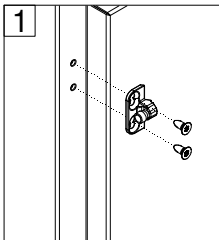

**Floor standing
enclosures Compact
version**
Stainless steel

MOUNTING INSTRUCTIONS
6885-0120-01 REV 7

EKSS

EKDS

EKSS DOOR

Ref.	Pic.	
A	M6x16	16
B	M6	4
C	M6	6

MOUNTING THE LIFT HANDLE

MOUNTING THE LOCKING SYSTEM

Ref.	Pic.	
A	M5x10	2
B	M6	6

Standard Locking System

Lift Handle Locking System

Standard Locking System

Lift Handle Locking System

EKD DOORS

Ref.	Pic.	
A	M5x10	8
B	M6x10	2
C	M6	2
D	M5x10	16
E	2	
F	2	

MOUNTING LSEL

Ref.	Pic.	
A		6
B		4
C		8
D		1
E		1

BOTTOM PLATE

SW10

Ref.	Pic.	
A		M6 6

EKSS REAR PANEL

Ref.	Pic.	
A		24/26/28
B		6
C		1
D		1
E		2/4
F		2/4
G		2/4

Enclosure width (mm)				
<1000	-	-	-	-
1000	2	2	2	2
1200	2	2	2	2
1600	4	4	4	4