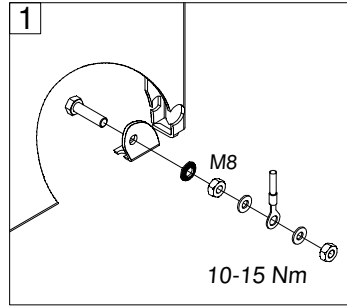

Ref.	Pic.	
A		6
B		4
C		8
D		1
E		1

BOTTOM PLATE

SW10

Ref.	Pic.	
A		M6 6

EKSS REAR PANEL

Ref.	Pic.	
A		24/26/28
B		6
C		1
D		1
E		2/4
F		2/4
G		2/4

Enclosure width (mm)				
<1000	-	-	-	-
1000	2	2	2	2
1200	2	2	2	2
1600	4	4	4	4

PFS/PSS

Ref.	Pic.	
A		4/8
B		4
C		4
D		4
E		4

DHN 180

Ref.	Pic.	
A		8

DHN 180

Door adjustment

T30

SW3