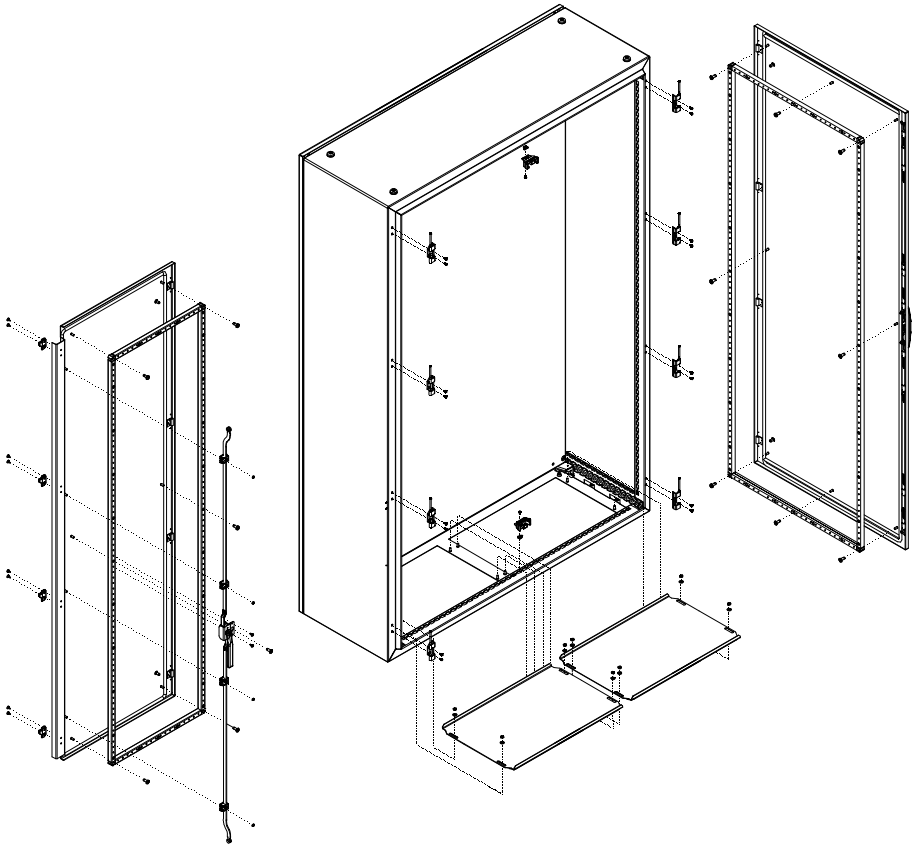

**Floor standing
enclosures Compact
version**
Stainless steel

MOUNTING INSTRUCTIONS
6885-0120-01 REV 7

EKSS

EKDS

EKSS DOOR

Ref.	Pic.	
A	M6x16	16
B	M6	4
C	M6	6

MOUNTING THE LIFT HANDLE

MOUNTING THE LOCKING SYSTEM

Ref.	Pic.	
A	M5x10	2
B	M6	6

Standard Locking System

Lift Handle Locking System

Standard Locking System

Lift Handle Locking System

EKD DOORS

Ref.	Pic.	
A	M5x10	8
B	M6x10	2
C	M6	2
D	M5x10	16
E	2	
F	2	

MOUNTING LSEL

Ref.	Pic.	
A		6
B		4
C		8
D		1
E		1

BOTTOM PLATE

SW10

Ref.	Pic.	
A		M6 6

EKSS REAR PANEL

Ref.	Pic.	
A		24/26/28
B		6
C		1
D		1
E		2/4
F		2/4
G		2/4

Enclosure width (mm)				
<1000	-	-	-	-
1000	2	2	2	2
1200	2	2	2	2
1600	4	4	4	4