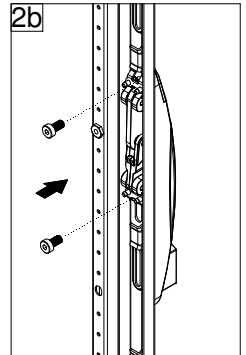

**Floor standing
enclosures Compact
version**
Stainless steel

MOUNTING INSTRUCTIONS
6885-0120-01 REV 7

EKSS

EKDS

EKSS DOOR

Ref.	Pic.	
A	M6x16	16
B	M6	4
C	M6	6

MOUNTING THE LIFT HANDLE

MOUNTING THE LOCKING SYSTEM

Ref.	Pic.	
A	M5x10	2
B	M6	6

Standard Locking System

Lift Handle Locking System

Standard Locking System

Lift Handle Locking System

EKD DOORS

Ref.	Pic.	
A	M5x10	8
B	M6x10	2
C	M6	2
D	M5x10	16
E	2	
F	2	

MOUNTING LSEL

Ref.	Pic.	
A		6
B		4
C		8
D		1
E		1

BOTTOM PLATE

SW10

Ref.	Pic.	
A		M6 6

EKSS REAR PANEL

Ref.	Pic.	
A		24/26/28
B		6
C		1
D		1
E		2/4
F		2/4
G		2/4

Enclosure width (mm)				
<1000	-	-	-	-
1000	2	2	2	2
1200	2	2	2	2
1600	4	4	4	4