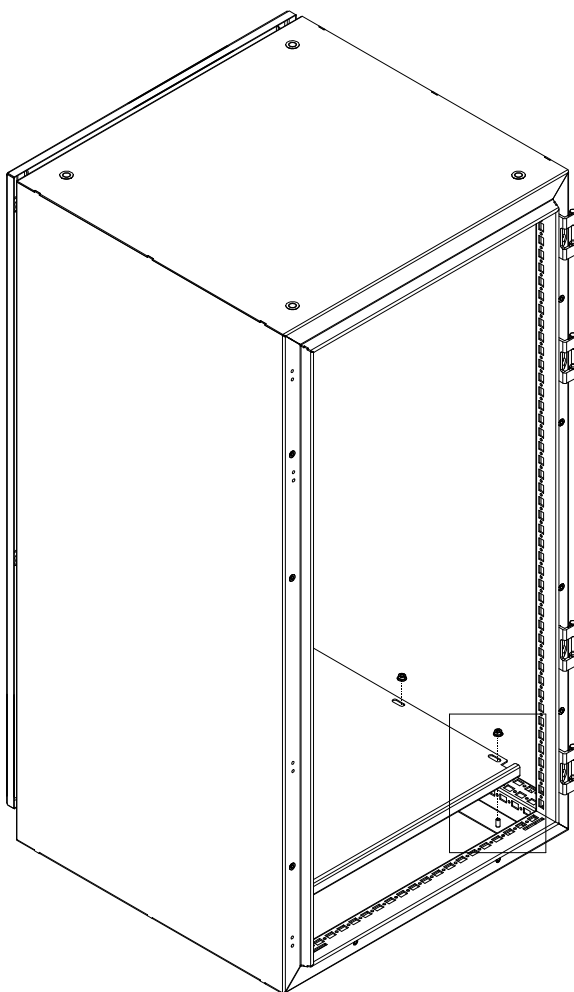

**Floor standing
enclosures Compact
version**
Stainless steel

MOUNTING INSTRUCTIONS
6885-0120-01 REV 7

EKSS

EKDS

EKSS DOOR

Ref.	Pic.	
A	M6x16	16
B	M6	4
C	M6	6

MOUNTING THE LIFT HANDLE

MOUNTING THE LOCKING SYSTEM

Ref.	Pic.	
A	M5x10	2
B	M6	6

Standard Locking System

Lift Handle Locking System

Standard Locking System

Lift Handle Locking System

EKD DOORS

Ref.	Pic.	
A	M5x10	8
B	M6x10	2
C	M6	2
D	M5x10	16
E	2	
F	2	

MOUNTING LSEL

Ref.	Pic.	
A		6
B		4
C		8
D		1
E		1

BOTTOM PLATE

SW10

Ref.	Pic.	
A		M6 6

EKSS REAR PANEL

Ref.	Pic.	
A		24/26/28
B		6
C		1
D		1
E		2/4
F		2/4
G		2/4

Enclosure width (mm)				
<1000	-	-	-	-
1000	2	2	2	2
1200	2	2	2	2
1600	4	4	4	4

MOUNTING PLATE

Ref.	Pic.	
A		2
B		2
C		2
D		1
E		1

MOUNTING

UNMOUNTING

MPD02

Ref.	Pic.	
A		2
B		2
C		2
D		1
E		1

MOUNTING

UNMOUNTING