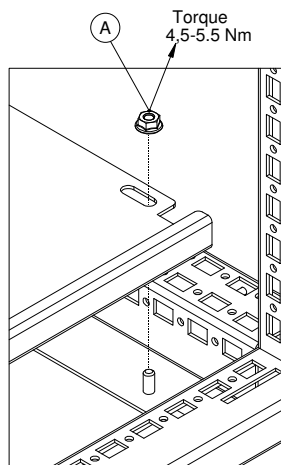

Ref.	Pic.	
A	M5x10	2
B	M6	6

Standard Locking System

Lift Handle Locking System

Standard Locking System

Lift Handle Locking System

EKD DOORS

Ref.	Pic.	
A	M5x10	8
B	M6x10	2
C	M6	2
D	M5x10	16
E	2	
F	2	

MOUNTING LSEL

Ref.	Pic.	
A		6
B		4
C		8
D		1
E		1

BOTTOM PLATE

SW10

Ref.	Pic.	
A		M6 6

EKSS REAR PANEL

Ref.	Pic.	
A		24/26/28
B		6
C		1
D		1
E		2/4
F		2/4
G		2/4

Enclosure width (mm)				
<1000	-	-	-	-
1000	2	2	2	2
1200	2	2	2	2
1600	4	4	4	4