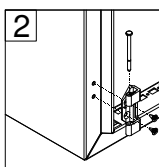

Ref.	Pic.	
A	M5x10	2
B	M6	6

Standard Locking System

Lift Handle Locking System

Standard Locking System

Lift Handle Locking System

EKD DOORS

Ref.	Pic.	
A	M5x10	8
B	M6x10	2
C	M6	2
D	M5x10	16
E	2	
F	2	

MOUNTING LSEL

Ref.	Pic.	
A		6
B		4
C		8
D		1
E		1

BOTTOM PLATE

SW10

Ref.	Pic.	
A		M6 6

EKSS REAR PANEL

Ref.	Pic.	
A		24/26/28
B		6
C		1
D		1
E		2/4
F		2/4
G		2/4

Enclosure width (mm)				
<1000	-	-	-	-
1000	2	2	2	2
1200	2	2	2	2
1600	4	4	4	4