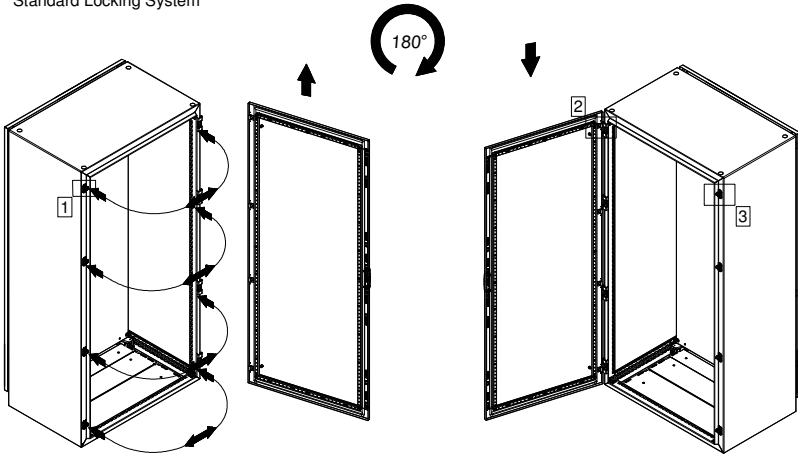

**Floor standing
enclosures Compact
version**
Stainless steel

MOUNTING INSTRUCTIONS
6885-0120-01 REV 7

EKSS

EKDS

EKSS DOOR

Ref.	Pic.	
A	M6x16	16
B	M6	4
C	M6	6

MOUNTING THE LIFT HANDLE

MOUNTING THE LOCKING SYSTEM

Ref.	Pic.	
A	M5x10	2
B	M6	6

Standard Locking System

Lift Handle Locking System

Standard Locking System

Lift Handle Locking System

EKD DOORS

Ref.	Pic.	
A	M5x10	8
B	M6x10	2
C	M6	2
D	M5x10	16
E	2	
F	2	

MOUNTING LSEL

Ref.	Pic.	
A		6
B		4
C		8
D		1
E		1

BOTTOM PLATE

SW10

Ref.	Pic.	
A		M6 6

EKSS REAR PANEL

Ref.	Pic.	
A		24/26/28
B		6
C		1
D		1
E		2/4
F		2/4
G		2/4

Enclosure width (mm)				
<1000	-	-	-	-
1000	2	2	2	2
1200	2	2	2	2
1600	4	4	4	4