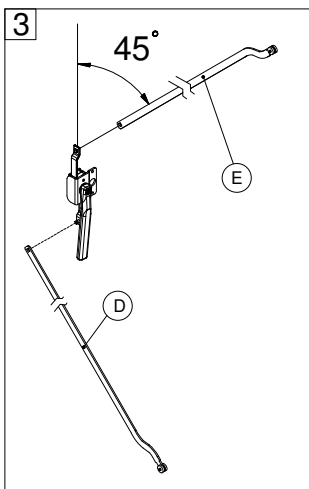

Ref.	Pic.	
A	M5x10	2
B	M6	6

Standard Locking System

Lift Handle Locking System

Standard Locking System

Lift Handle Locking System

EKD DOORS

Ref.	Pic.	
A	M5x10	8
B	M6x10	2
C	M6	2
D	M5x10	16
E	2	
F	2	

MOUNTING LSEL

Ref.	Pic.	
A		6
B		4
C		8
D		1
E		1

BOTTOM PLATE

SW10

Ref.	Pic.	
A		M6 6

EKSS REAR PANEL

Ref.	Pic.	
A		24/26/28
B		6
C		1
D		1
E		2/4
F		2/4
G		2/4

Enclosure width (mm)				
<1000	-	-	-	-
1000	2	2	2	2
1200	2	2	2	2
1600	4	4	4	4