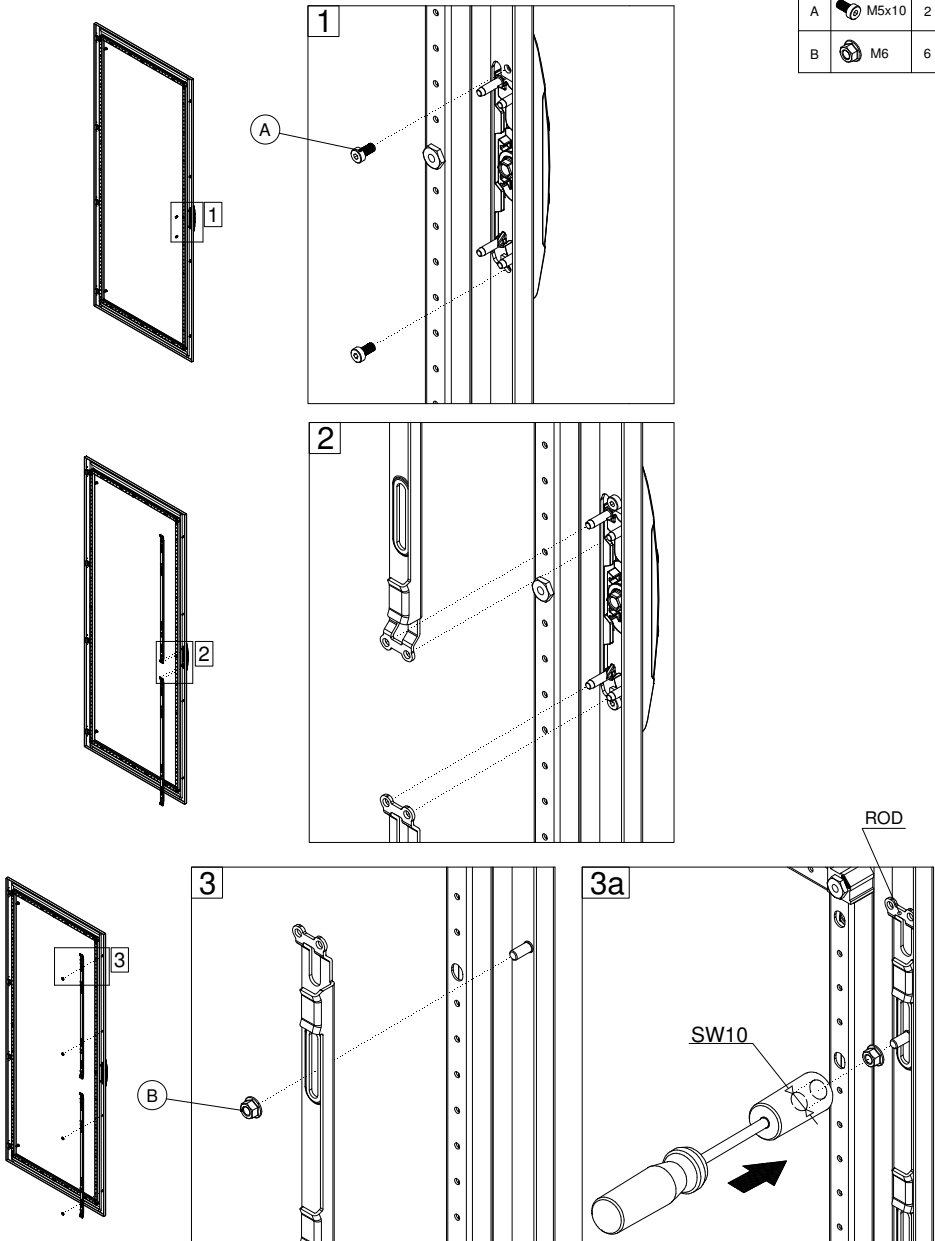

**Floor standing
enclosures Compact
version**
Stainless steel

MOUNTING INSTRUCTIONS
6885-0120-01 REV 7

EKSS

EKDS

EKSS DOOR

Ref.	Pic.	
A	M6x16	16
B	M6	4
C	M6	6

MOUNTING THE LIFT HANDLE

MOUNTING THE LOCKING SYSTEM

Ref.	Pic.	
A	M5x10	2
B	M6	6

Standard Locking System

Lift Handle Locking System

Standard Locking System

Lift Handle Locking System

EKD DOORS

Ref.	Pic.	
A	M5x10	8
B	M6x10	2
C	M6	2
D	M5x10	16
E	2	
F	2	

MOUNTING LSEL

Ref.	Pic.	
A		6
B		4
C		8
D		1
E		1

BOTTOM PLATE

SW10

Ref.	Pic.	
A		M6 6

EKSS REAR PANEL

Ref.	Pic.	
A		24/26/28
B		6
C		1
D		1
E		2/4
F		2/4
G		2/4

Enclosure width (mm)				
<1000	-	-	-	-
1000	2	2	2	2
1200	2	2	2	2
1600	4	4	4	4