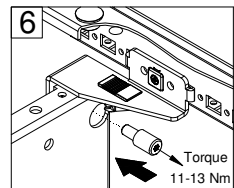

MOUNTING PLATE

Ref.	Pic.	
A		2
B		2
C		2
D		1
E		1

MOUNTING

UNMOUNTING