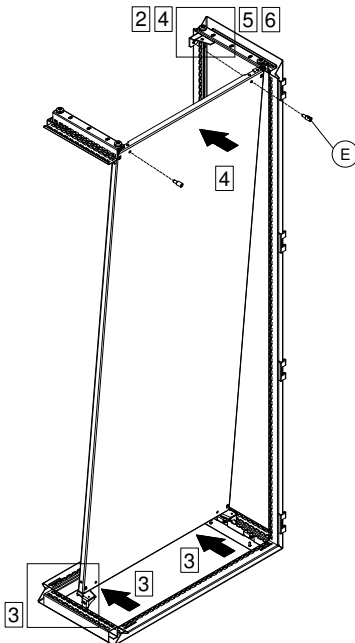

Ref.	Pic.	
A	M5x10	2
B	M6	6

Standard Locking System

Lift Handle Locking System

Standard Locking System

Lift Handle Locking System

EKD DOORS

Ref.	Pic.	
A	M5x10	8
B	M6x10	2
C	M6	2
D	M5x10	16
E	2	
F	2	

MOUNTING LSEL

Ref.	Pic.	
A		6
B		4
C		8
D		1
E		1

BOTTOM PLATE

SW10

Ref.	Pic.	
A		M6 6

EKSS REAR PANEL

Ref.	Pic.	
A		24/26/28
B		6
C		1
D		1
E		2/4
F		2/4
G		2/4

Enclosure width (mm)				
<1000	-	-	-	-
1000	2	2	2	2
1200	2	2	2	2
1600	4	4	4	4

MOUNTING PLATE

Ref.	Pic.	
A		2
B		2
C		2
D		1
E		1

MOUNTING

UNMOUNTING

MPD02

Ref.	Pic.	
A		2
B		2
C		2
D		1
E		1

MOUNTING

UNMOUNTING