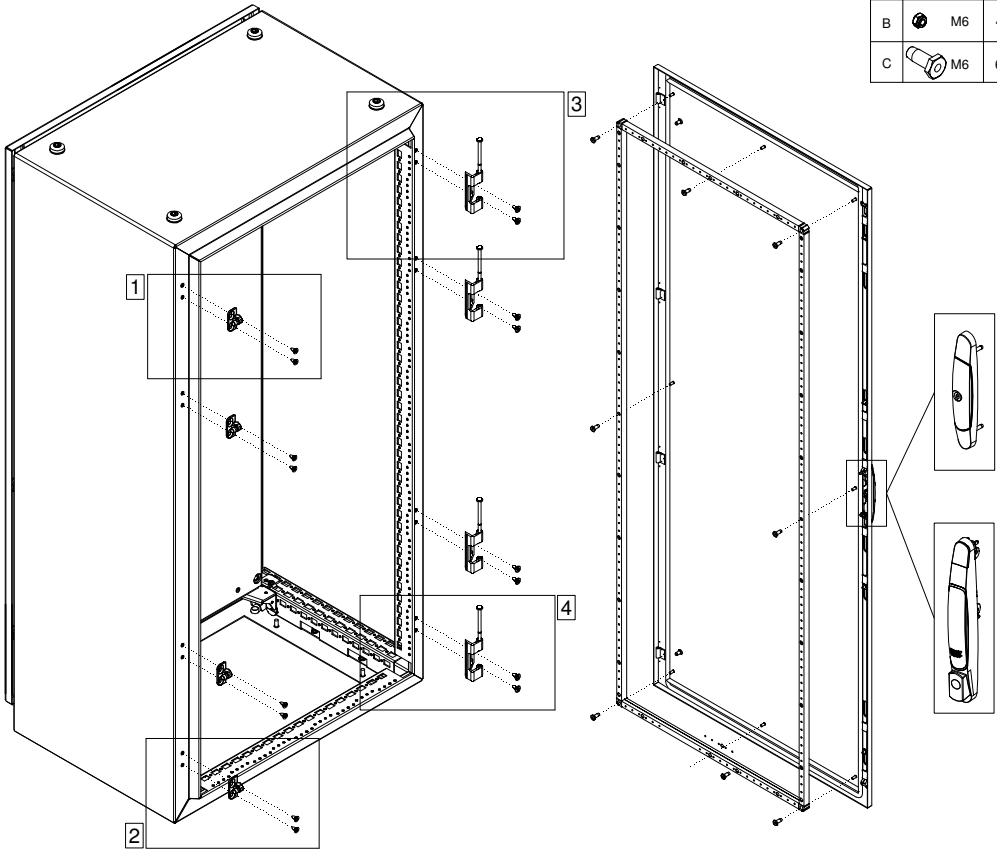

**Floor standing
enclosures Compact
version**
Stainless steel

MOUNTING INSTRUCTIONS
6885-0120-01 REV 7

EKSS

EKDS

EKSS DOOR

Ref.	Pic.	
A	M6x16	16
B	M6	4
C	M6	6

MOUNTING THE LIFT HANDLE

MOUNTING THE LOCKING SYSTEM

Ref.	Pic.	
A	M5x10	2
B	M6	6

Standard Locking System

Lift Handle Locking System

Standard Locking System

Lift Handle Locking System

EKD DOORS

Ref.	Pic.	
A	M5x10	8
B	M6x10	2
C	M6	2
D	M5x10	16
E	2	
F	2	

MOUNTING LSEL

Ref.	Pic.	
A		6
B		4
C		8
D		1
E		1

BOTTOM PLATE

SW10

Ref.	Pic.	
A		M6 6

EKSS REAR PANEL

Ref.	Pic.	
A		24/26/28
B		6
C		1
D		1
E		2/4
F		2/4
G		2/4

Enclosure width (mm)				
<1000	-	-	-	-
1000	2	2	2	2
1200	2	2	2	2
1600	4	4	4	4