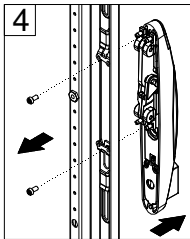

Ref.	Pic.	
A	M5x10	2
B	M6	6

Standard Locking System

Lift Handle Locking System

Standard Locking System

Lift Handle Locking System

EKD DOORS

Ref.	Pic.	
A	M5x10	8
B	M6x10	2
C	M6	2
D	M5x10	16
E	2	
F	2	

MOUNTING LSEL

Ref.	Pic.	
A		6
B		4
C		8
D		1
E		1

BOTTOM PLATE

SW10

Ref.	Pic.	
A		M6 6

EKSS REAR PANEL

Ref.	Pic.	
A		24/26/28
B		6
C		1
D		1
E		2/4
F		2/4
G		2/4

Enclosure width (mm)				
<1000	-	-	-	-
1000	2	2	2	2
1200	2	2	2	2
1600	4	4	4	4