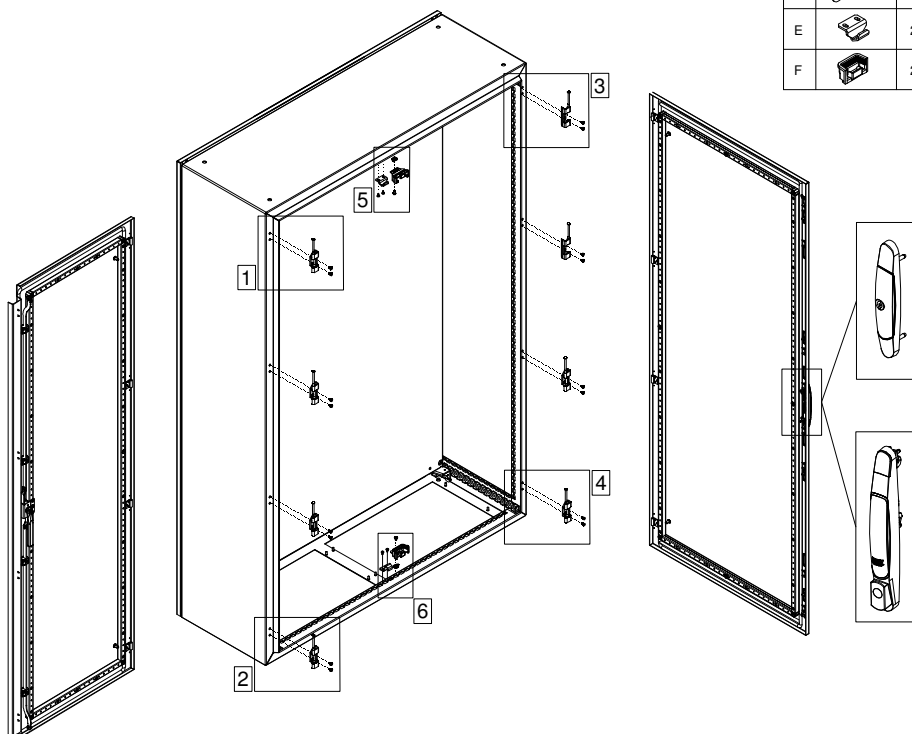

**Floor standing
enclosures Compact
version**
Stainless steel

MOUNTING INSTRUCTIONS
6885-0120-01 REV 7

EKSS

EKDS

EKSS DOOR

Ref.	Pic.	
A	M6x16	16
B	M6	4
C	M6	6

MOUNTING THE LIFT HANDLE

MOUNTING THE LOCKING SYSTEM

Ref.	Pic.	
A	M5x10	2
B	M6	6

Standard Locking System

Lift Handle Locking System

Standard Locking System

Lift Handle Locking System

EKD DOORS

Ref.	Pic.	
A	M5x10	8
B	M6x10	2
C	M6	2
D	M5x10	16
E	2	
F	2	

MOUNTING LSEL

Ref.	Pic.	
A		6
B		4
C		8
D		1
E		1

BOTTOM PLATE

SW10

Ref.	Pic.	
A		M6 6

EKSS REAR PANEL

Ref.	Pic.	
A		24/26/28
B		6
C		1
D		1
E		2/4
F		2/4
G		2/4

Enclosure width (mm)				
<1000	-	-	-	-
1000	2	2	2	2
1200	2	2	2	2
1600	4	4	4	4