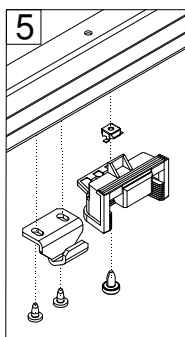

Ref.	Pic.	
A	M5x10	2
B	M6	6

Standard Locking System

Lift Handle Locking System

Standard Locking System

Lift Handle Locking System

EKD DOORS

Ref.	Pic.	
A	M5x10	8
B	M6x10	2
C	M6	2
D	M5x10	16
E	2	
F	2	

MOUNTING LSEL

Ref.	Pic.	
A		6
B		4
C		8
D		1
E		1

BOTTOM PLATE

SW10

Ref.	Pic.	
A		M6 6

EKSS REAR PANEL

Ref.	Pic.	
A		24/26/28
B		6
C		1
D		1
E		2/4
F		2/4
G		2/4

Enclosure width (mm)				
<1000	-	-	-	-
1000	2	2	2	2
1200	2	2	2	2
1600	4	4	4	4