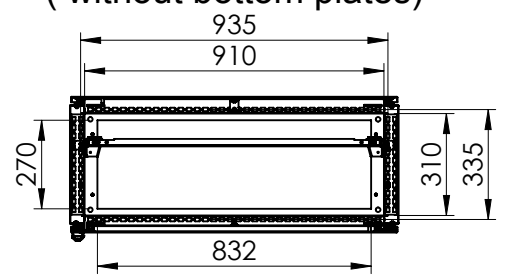

Sectional top view
(without bottom plates)

| | | | | | | |
|---------------------|------------------|---------------------------------------------------------------------------|------------|----------------------|----------------------------------------------------------------|-----------|
| Drawn by : bvbura | Date: 02-11-2017 | Finish : 240s pre-grained stainless steel | SCALE:1:23 | | Reference number : EKSS20104 EKSS20104-316 | A4 |
| Checked by : mdrojo | Date: 02-11-2017 | | | | | |
| Revision : 01 | | | | | | |
| | | Floor Standing, Stainless steel compact version, Single door enclosure | | Reference number : | | A4 |
| | | 2000 mm x 1000 mm x 400 mm | | EKSS20104-316 | | |
| | | | | Page 1/1 | | |