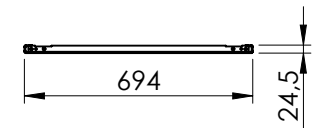

Sectional top view
(without bottom plates)

Drawn by : bvbura	Date: 02-11-2017	Finish : 240s pre-grained stainless steel	SCALE:1:23
Checked by : mdrojo	Date: 02-11-2017		
Revision : 01			
		Floor Standing, Stainless steel compact version, Single door enclosure	Reference number : EKSS20084 EKSS20084-316
		2000 mm x 800 mm x 400 mm	
			Page 1/1