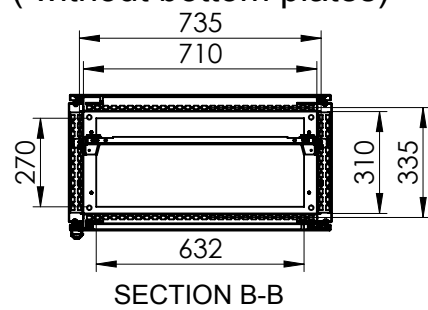

Sectional top view
(without bottom plates)

Drawn by : bvbura	Date: 02-11-2017	Finish : 240s pre-grained stainless steel	SCALE:1:23
Checked by : mdrojo	Date: 02-11-2017		
Revision : 01			
		Floor Standing, Stainless steel compact version, Single door enclosure	Reference number : EKSS20084 EKSS20084-316
		2000 mm x 800 mm x 400 mm	
			Page 1/1